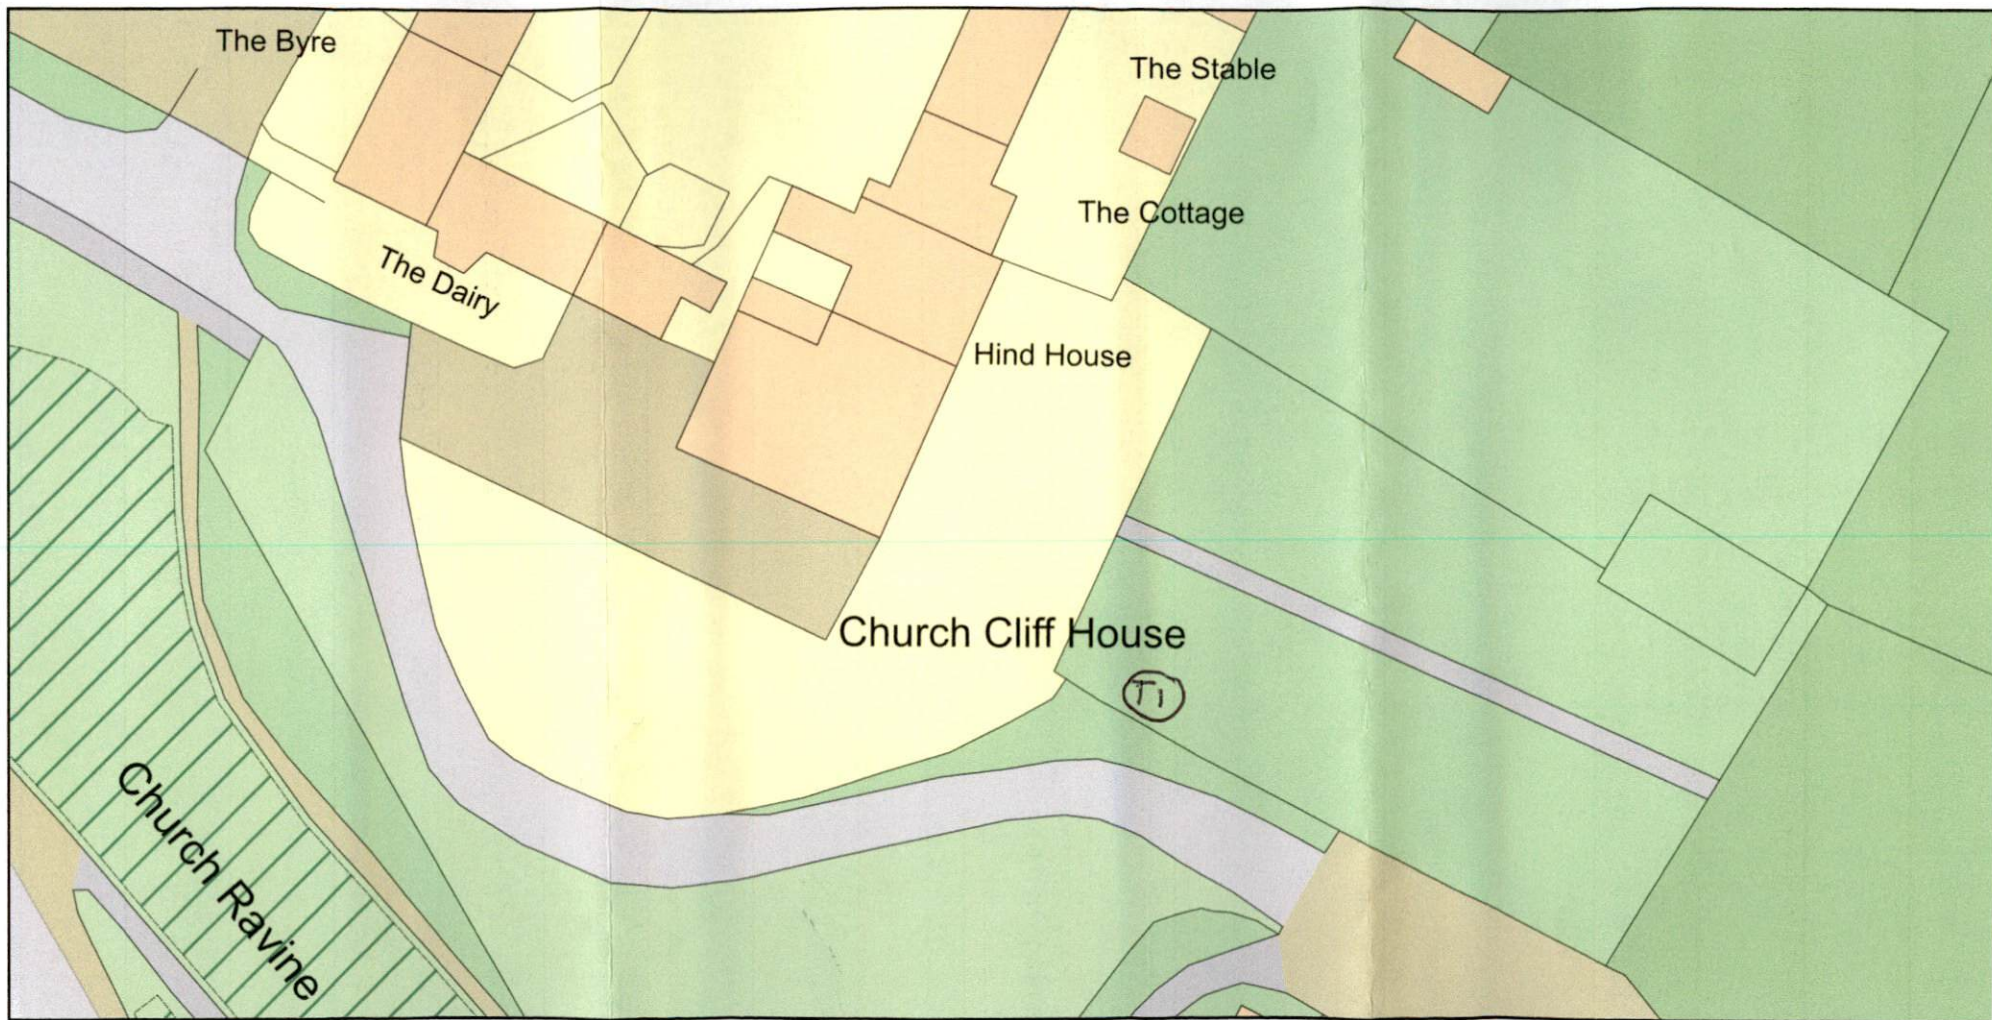

Church Cliff Farm

Plan Produced for: Advanced Trees & Grounds
Date Produced: 10 Nov 2023
Plan Reference Number: TQRQM23314101434704
Scale: 1:500 @ A4

© Crown copyright and database rights 2023 OS 100042766