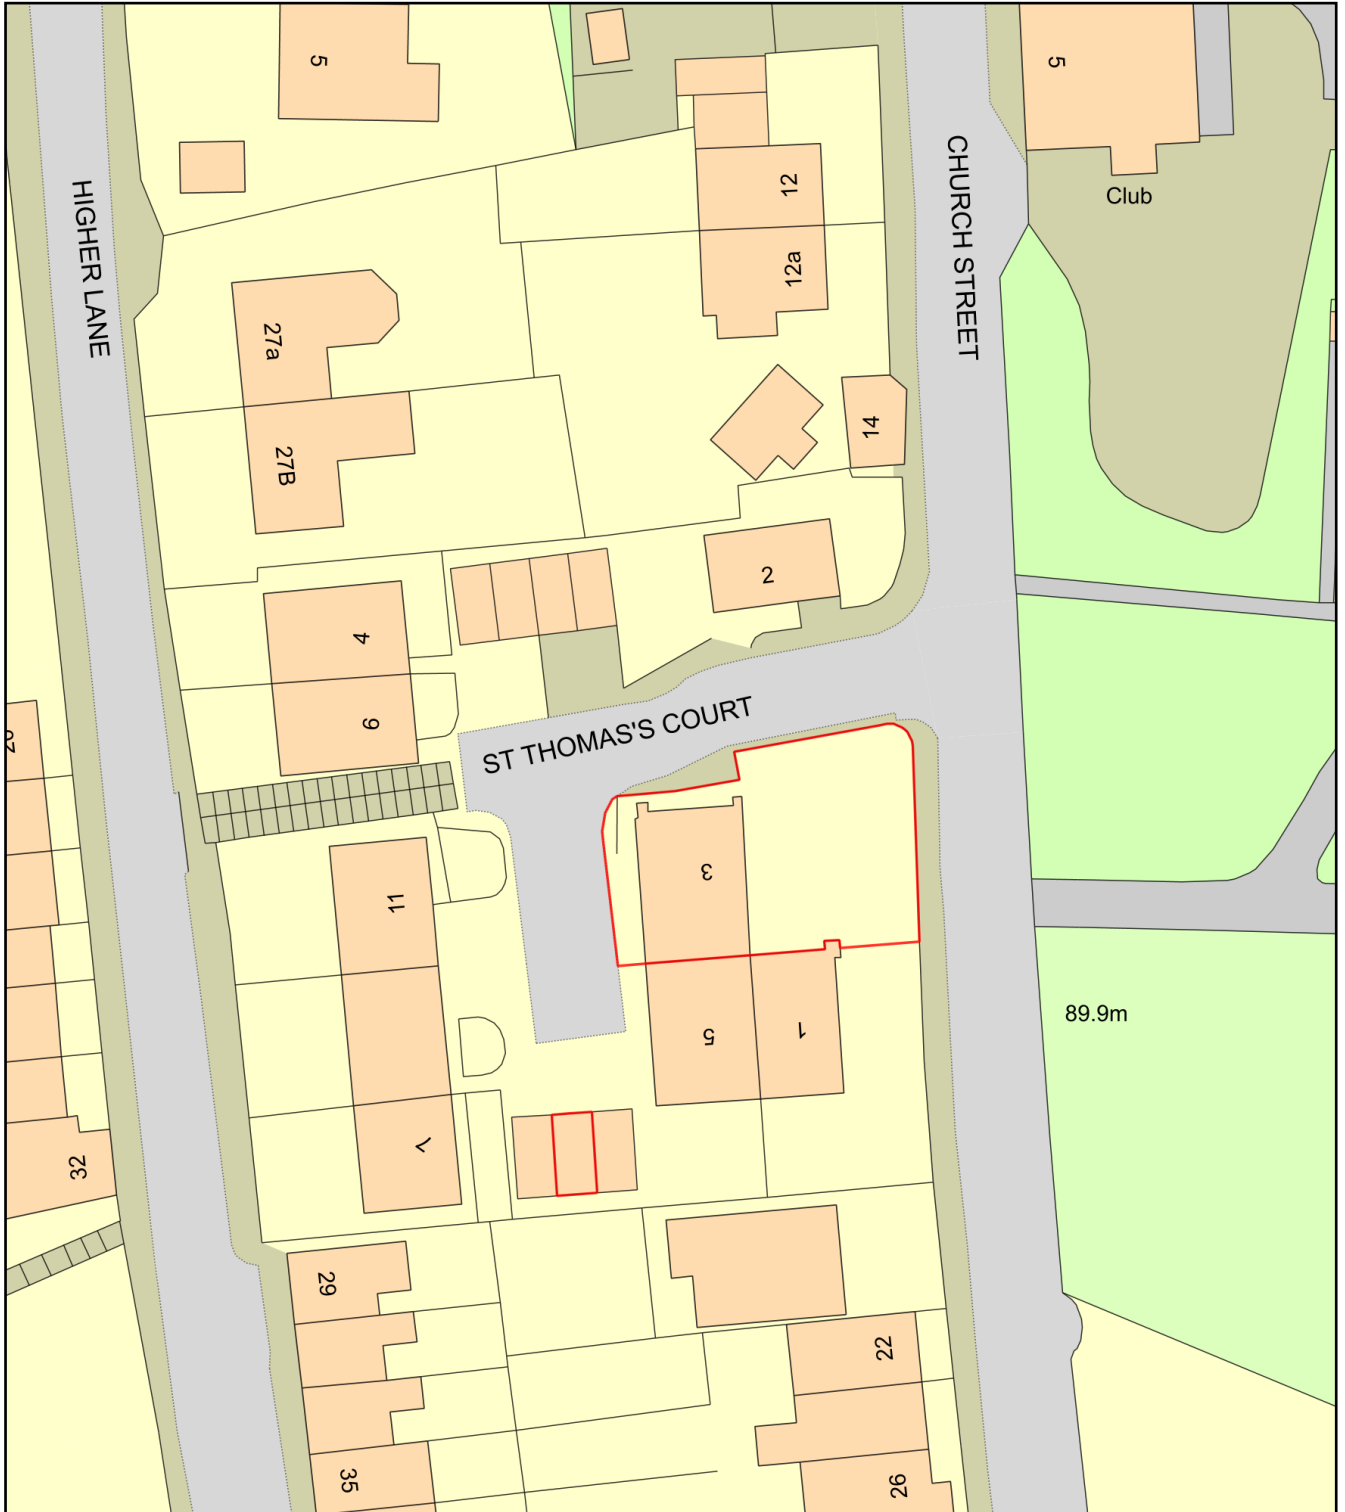

# Location Plan 3 St Thomas Court

Plan Produced for: Carolyn Jane

Date Produced: 13 Nov 2023

Plan Reference Number: TQRQM23317084702928

Scale: 1:500 @ A4