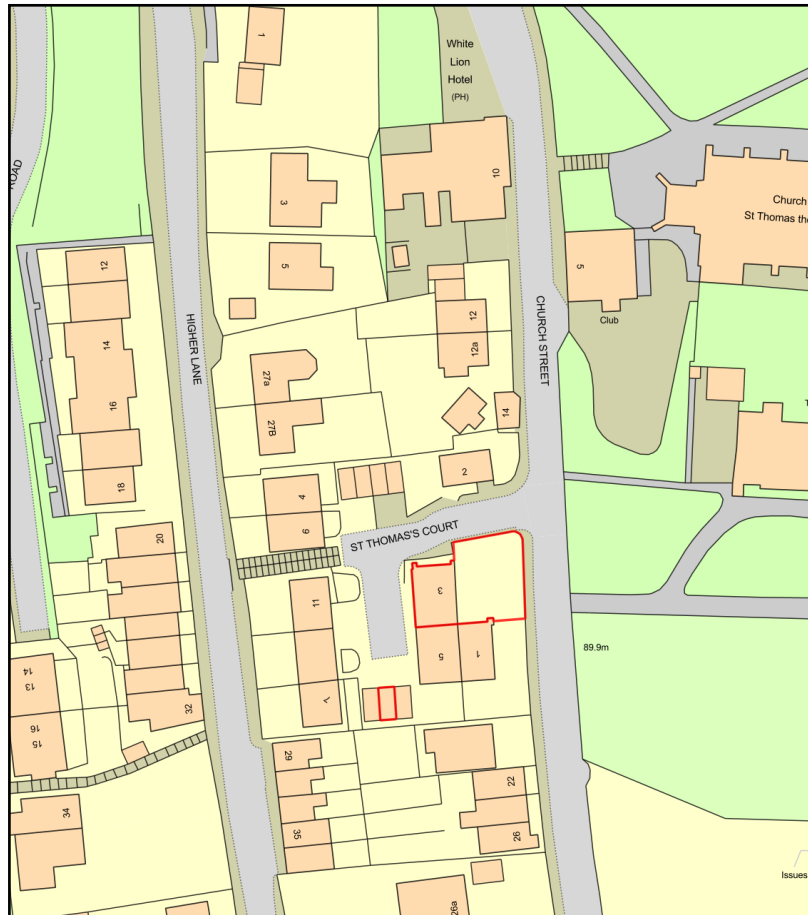

Location Plan 3 St Thomas Court

Plan Produced for: Carolyn Jane
Date Produced: 13 Nov 2023
Plan Reference Number: TQRQM23317084526480
Scale: 1:1250 @ A4