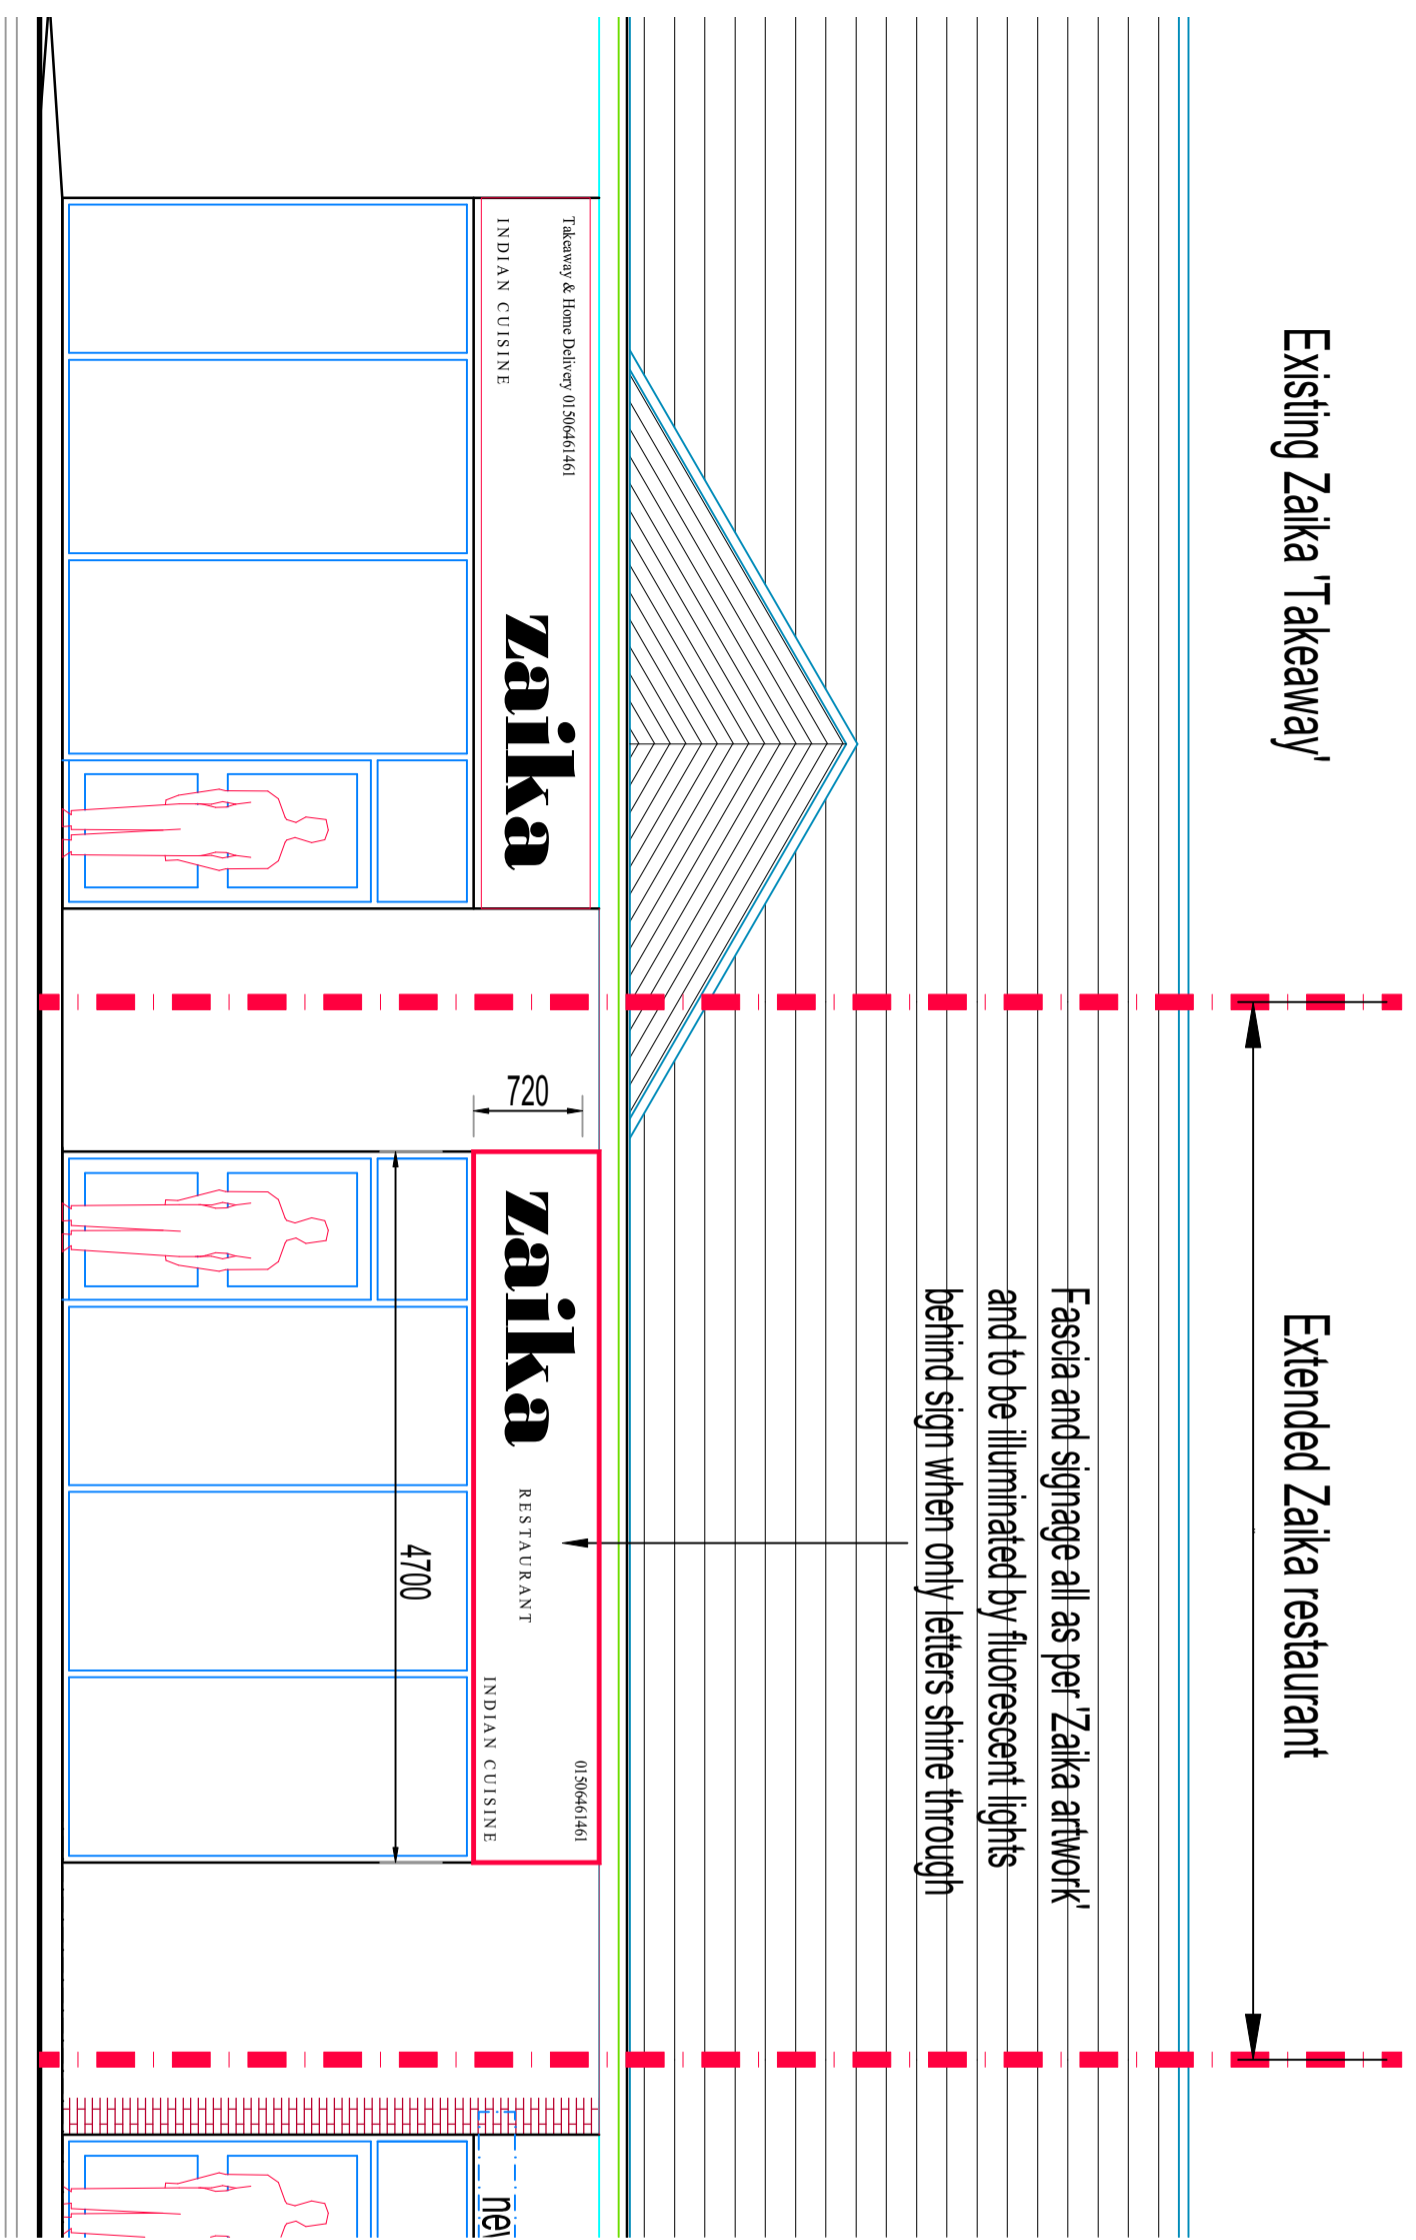

Rev	Description	Date	By

Existing Zaika 'Takeaway'

Extended Zaika restaurant

Fascia and signage all as per 'Zaika artwork' and to be illuminated by fluorescent lights behind sign when only letters shine through

## FRONT ELEVATION

UNIT 1C, FOLLYBURN PLACE, LIVINGSTON, EH54 6BF			
Proposed Fascia Signage for "Zaika" Restaurant			
Front Elevation			
DATE	SCALE	DRAWN	SHEET
22 November 2022	1:50	K. Duncan	A3
Z1 Properties Limited		758-03	REV
STATUS		Planning	