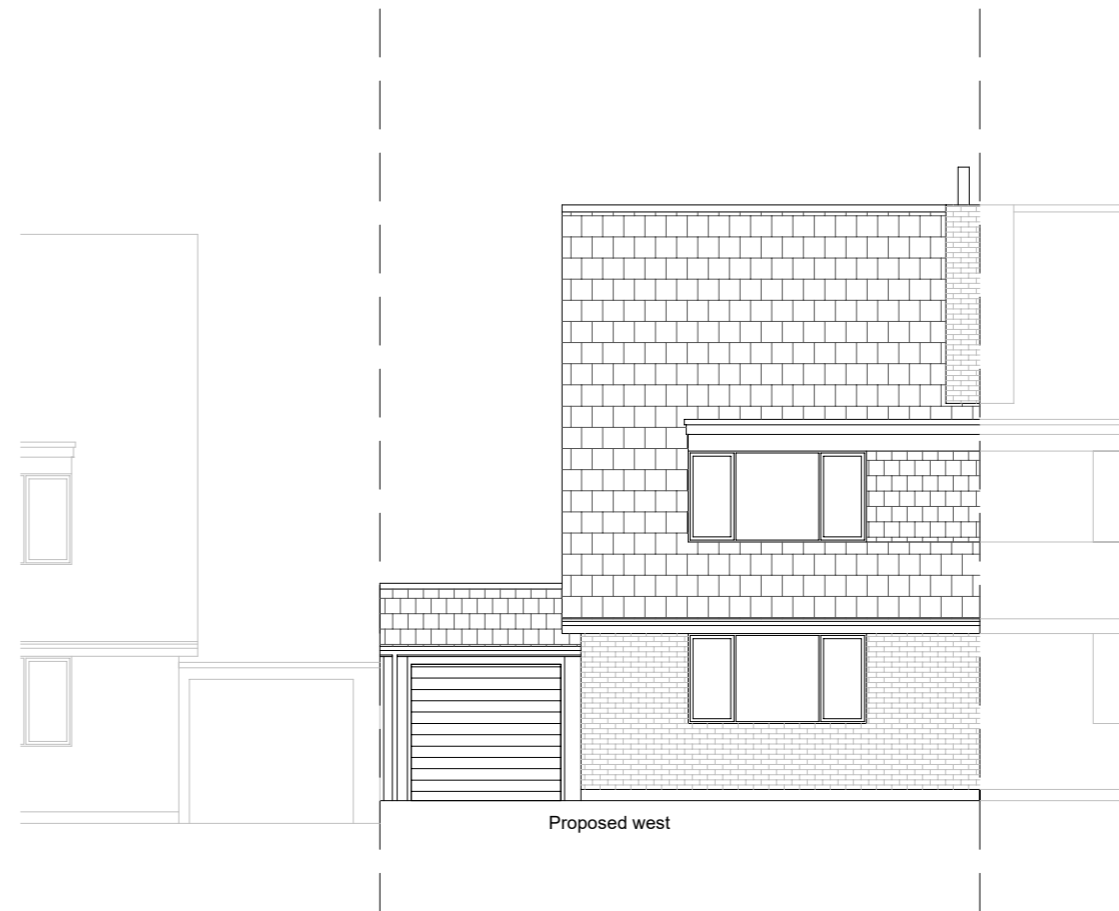

Proposed north

Proposed west

Proposed south

Proposed east

A.J.Franklin
 150 Knights Croft
 New Ash Green
 Longfield, Kent
 DA3 8HZ
 07946 313853
 alexandrafranklin@hotmail.com

Drawing 3 of 5 Drawn by A.Franklin
 26th October 2023 Ref: AF261023EB

Client: Emily Bambridge
 Site address:
 53 Lewis Court Drive
 Boughton Monchelsea
 Kent
 ME17 4LG

Scales:
 Plans 1:50 Elevations 1:100
 Site plan 1:200 Location plan 1:1250

Proposal: Single storey rear extension