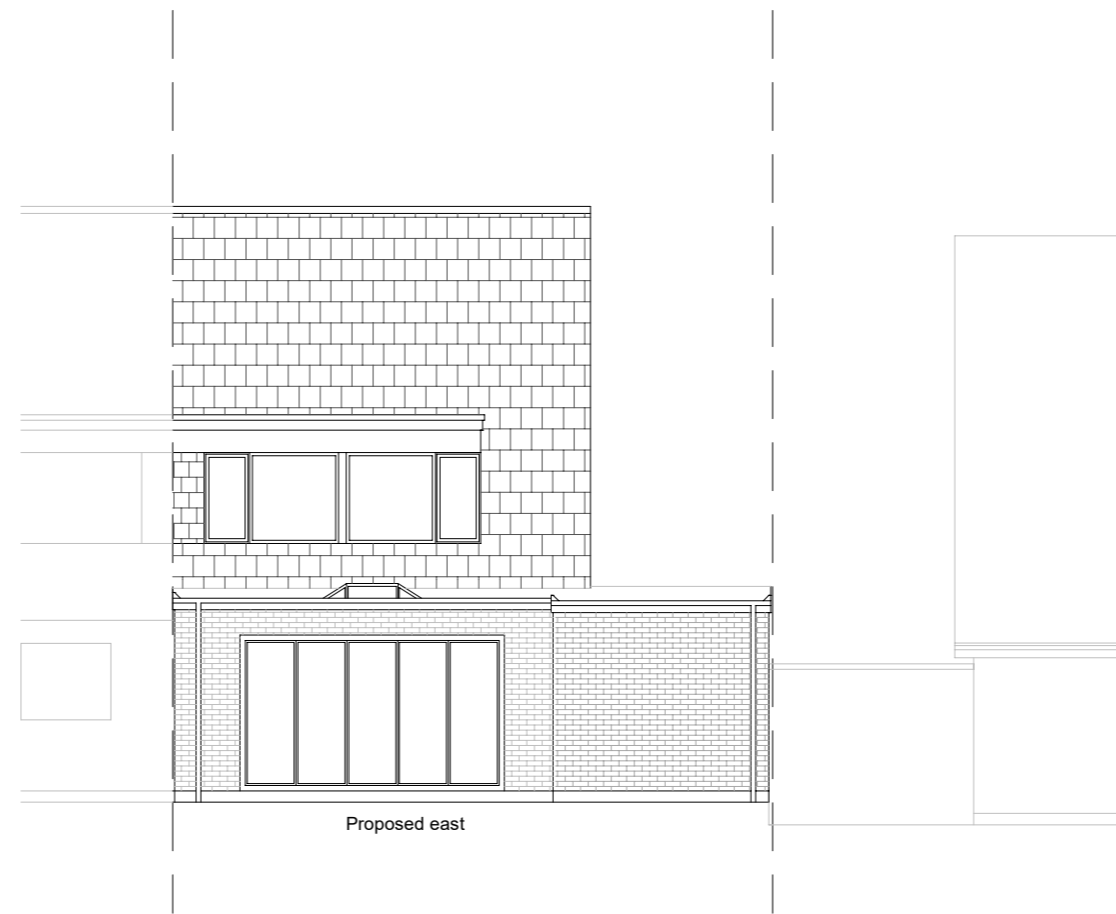

Proposed north

Proposed west

Proposed south

Proposed east

A.J.Franklin
 150 Knights Croft
 New Ash Green
 Longfield, Kent
 DA3 8HZ
 07946 313853
 alexandrafranklin@hotmail.com

Drawing 3 of 5 Drawn by A.Franklin
 26th October 2023 Ref: AF261023EB

Client: Emily Bambridge
 Site address:
 53 Lewis Court Drive
 Boughton Monchelsea
 Kent
 ME17 4LG

Scales:
 Plans 1:50 Elevations 1:100
 Site plan 1:200 Location plan 1:1250

Proposal: Single storey rear extension