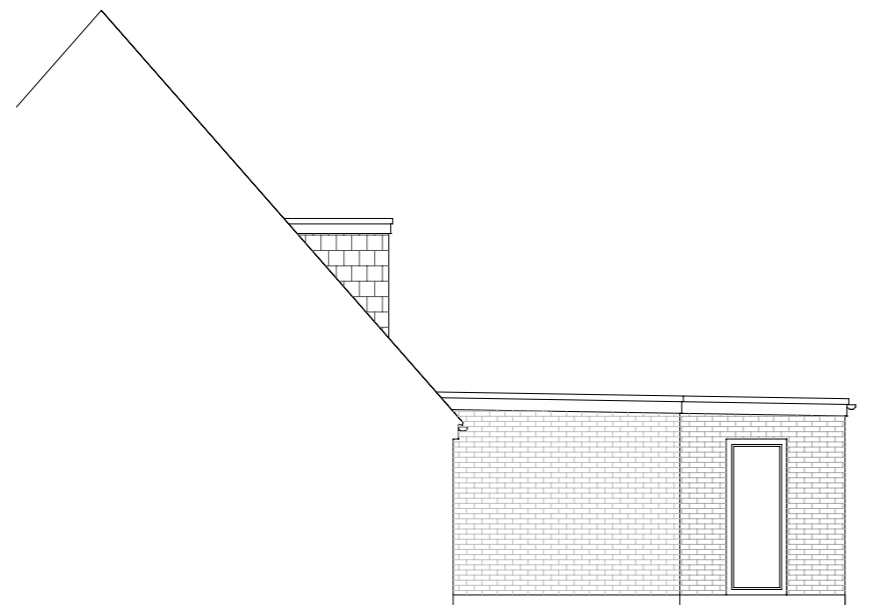

Proposed north

Proposed west

Proposed south

Proposed east

A.J.Franklin
 150 Knights Croft
 New Ash Green
 Longfield, Kent
 DA3 8HZ
 07946 313853
 alexandrafranklin@hotmail.com

Drawing 3 of 5 Drawn by A.Franklin
 26th October 2023 Ref: AF261023EB

Client: Emily Bambridge
 Site address:
 53 Lewis Court Drive
 Boughton Monchelsea
 Kent
 ME17 4LG

Scales:
 Plans 1:50 Elevations 1:100
 Site plan 1:200 Location plan 1:1250

Proposal: Single storey rear extension