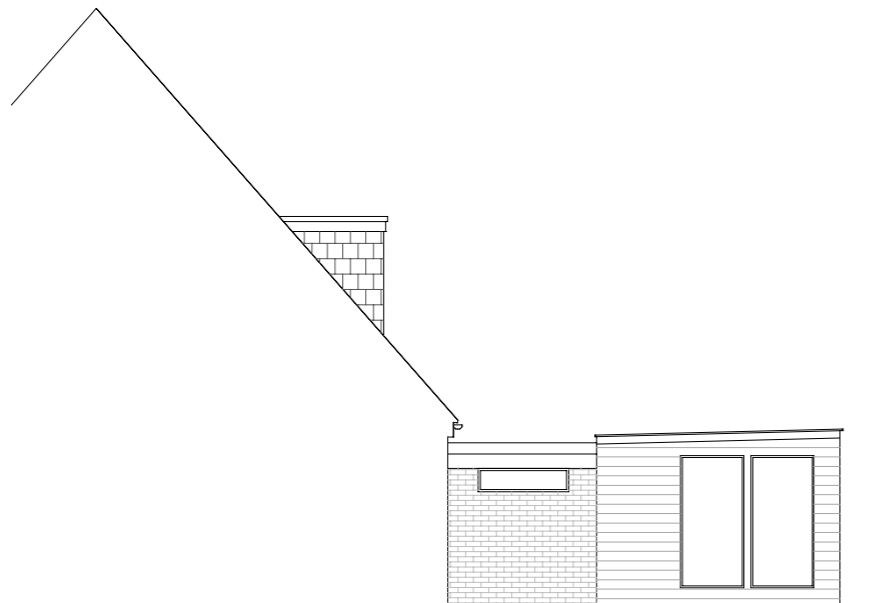

Existing north

Existing west

Existing south

Existing east

**A.J.Franklin**  
 150 Knights Croft  
 New Ash Green  
 Longfield, Kent  
 DA3 8HZ  
 07946 313853  
 alexandrafranklin@hotmail.com

Drawing 1 of 5      Drawn by A.Franklin  
 26th October 2023      Ref: AF261023EB

Client: Emily Bambridge  
 Site address:  
 53 Lewis Court Drive  
 Boughton Monchelsea  
 Kent  
 ME17 4LG

Scales:  
 Plans 1:50      Elevations 1:100  
 Site plan 1:200      Location plan 1:1250

Proposal: Single storey rear extension