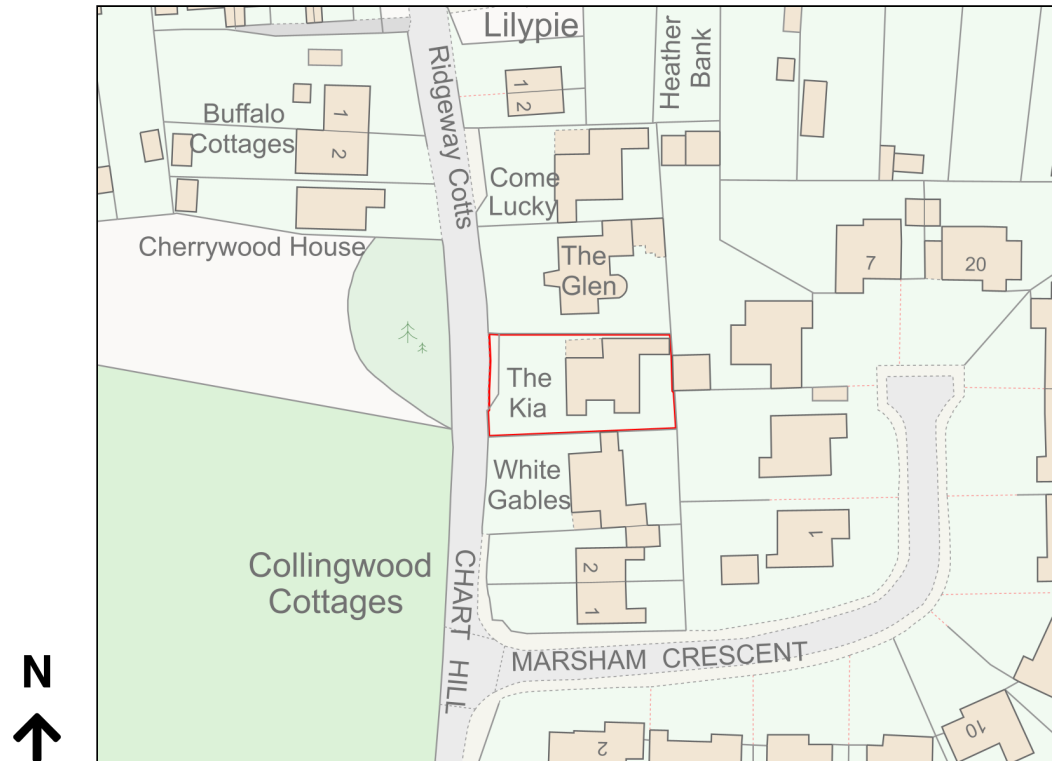

Location Plan

Site Address: The Kia, Chart Hill Road, Chart Sutton, ME17 3RL

Date Produced: 12-Nov-2023

Scale: 1:1250 @A4

Planning Portal Reference: PP-12596037v1