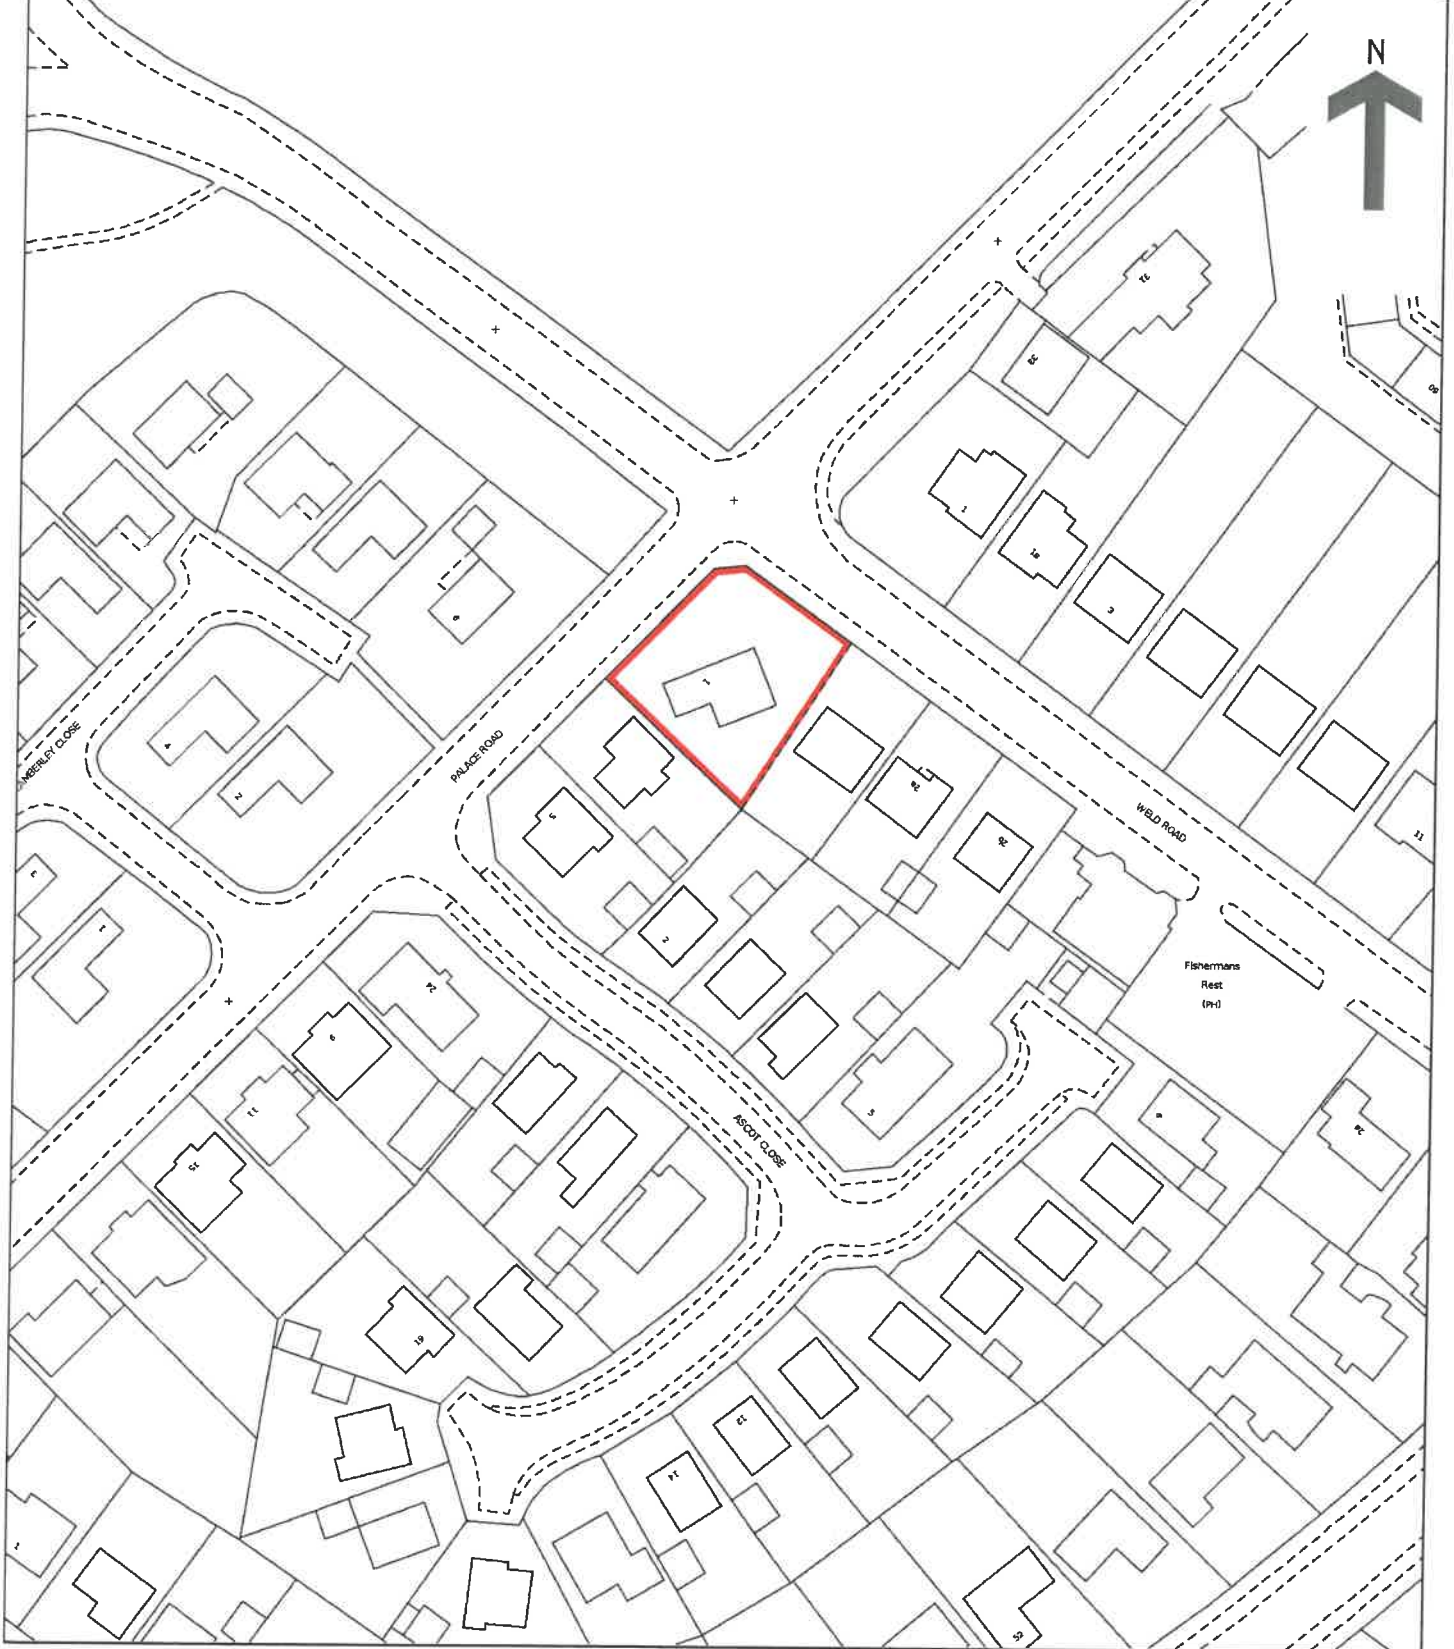

HM Land Registry  
Official copy of  
title plan

Title number **MS549170**  
Ordnance Survey map reference **SD3216SW**  
Scale **1:1250**  
Administrative area **Merseyside : Sefton**

© Crown Copyright. Produced by HM Land Registry. Reproduction in whole or in part is prohibited without the prior written permission of Ordnance Survey. Licence Number 100026316

HM Land Registry  
Official copy of  
title plan

Title number **MS549174**  
Ordnance Survey map reference **SD3216SW**  
Scale **1:1250**  
Administrative area **Merseyside : Sefton**

© Crown Copyright. Produced by HM Land Registry. Reproduction in whole or in part is prohibited without the prior written permission of Ordnance Survey. Licence Number 100026316