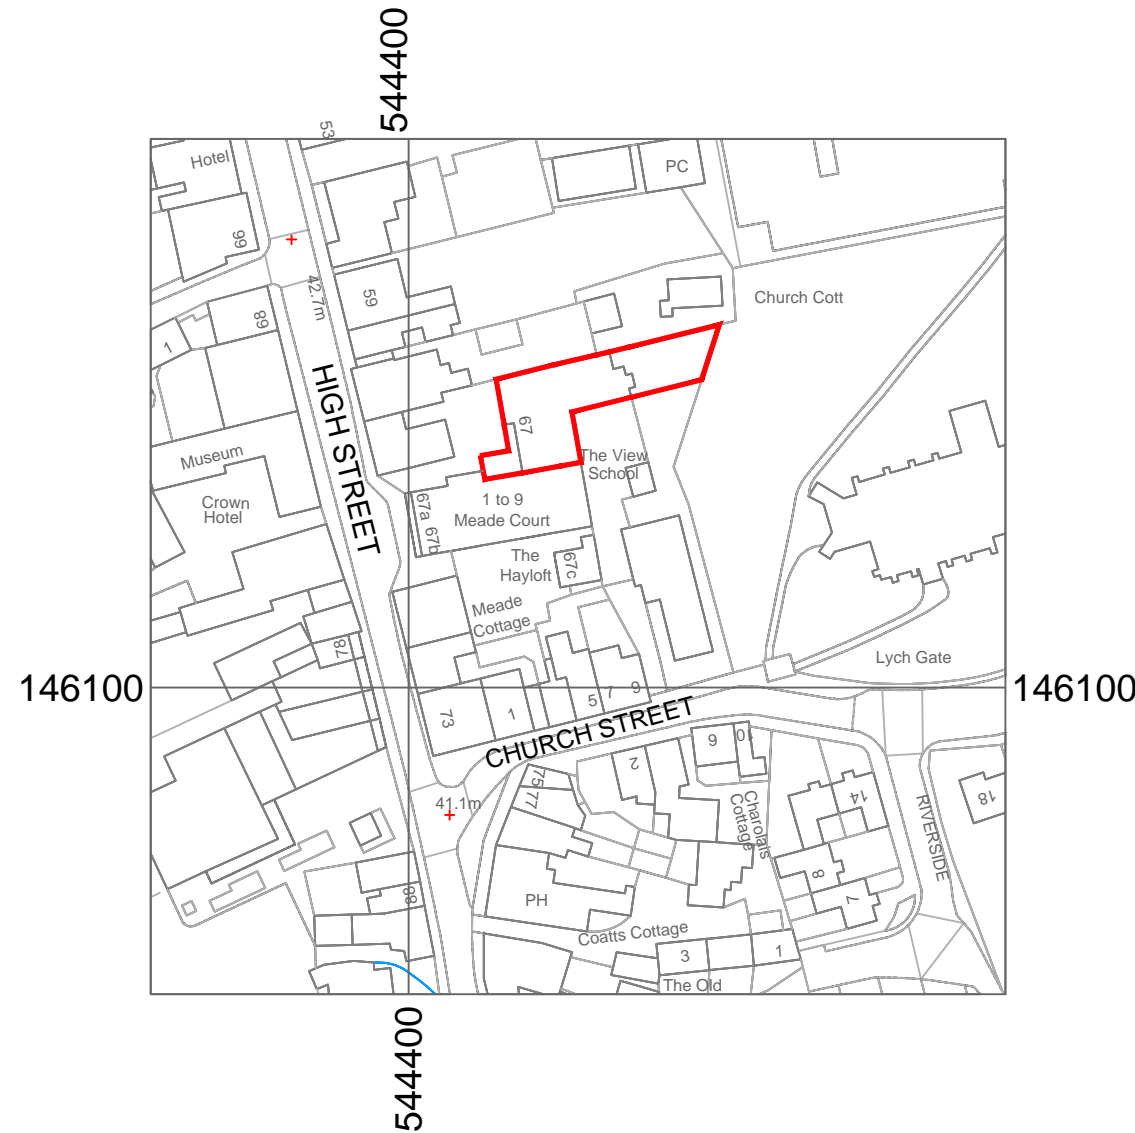

Studio1, The Hub
 3 Drove Road
 Newhaven
 East Sussex
 BN9 0AD

free phone number 0808 1699964
 e: support@staac.co.uk

NOTES:

This drawing is to be read in conjunction with all relevant Architects and Engineers drawings
 Only figured dimensions are to be used for construction
 All dimensions are to be verified on site prior to work commencing

No.	Description	Date
Client:	Gareth & Bela Morris	
Address:	The Edenbridge Club, 67 High Street, Edenbridge, TN8 5AL	
Project:	Conversion into 6 Flats	

Drawing title: Site Location Plan

Project No	23061
Date	08-08-23
Drawn by	IA
Drawing No	SLP
Scale1:1250@A3	

© Crown Copyright and database rights 2023 OS 100047474.