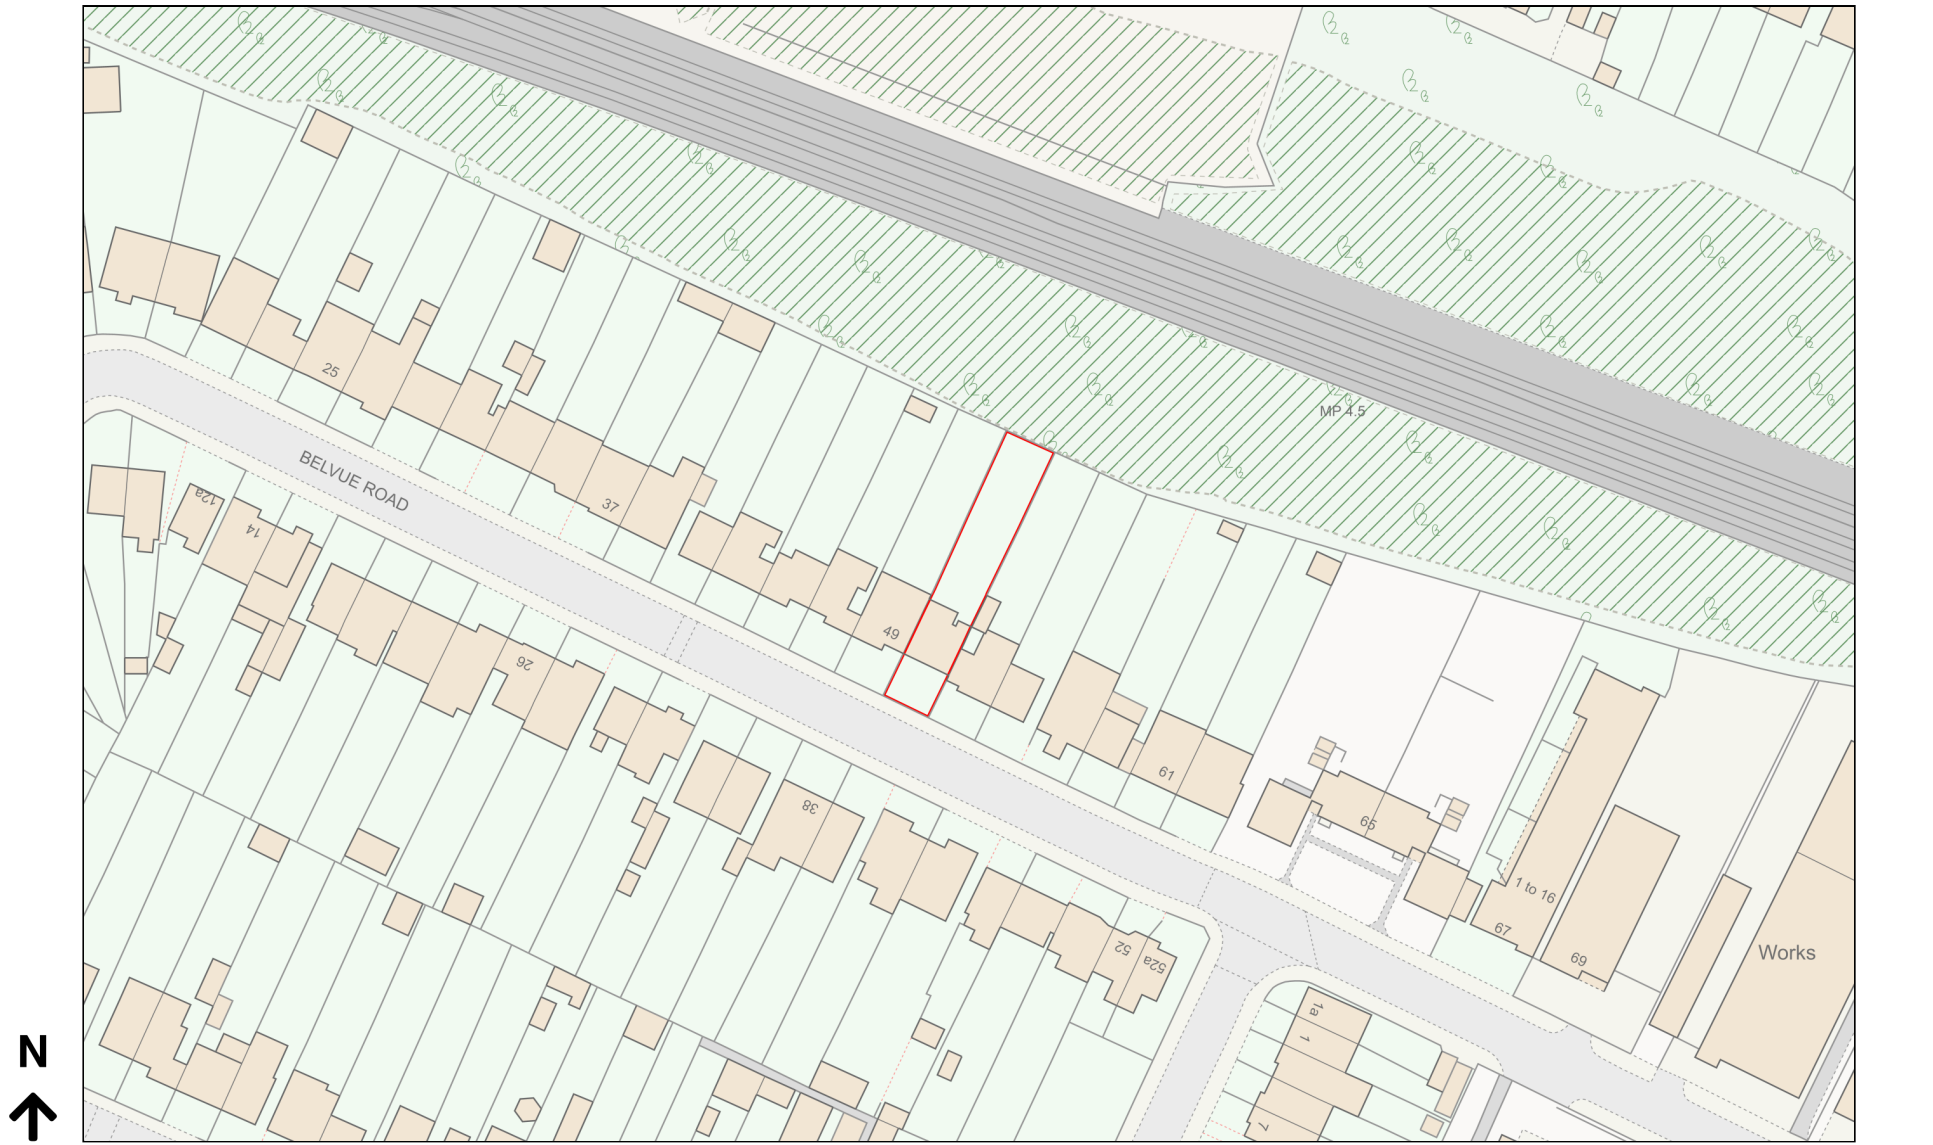

# Location Plan

Site Address: 51, Belvue Road, Northolt, UB5 5HP

Date Produced: 12-Nov-2023

Scale: 1:1250 @A4

Planning Portal Reference: PP-12593327v1