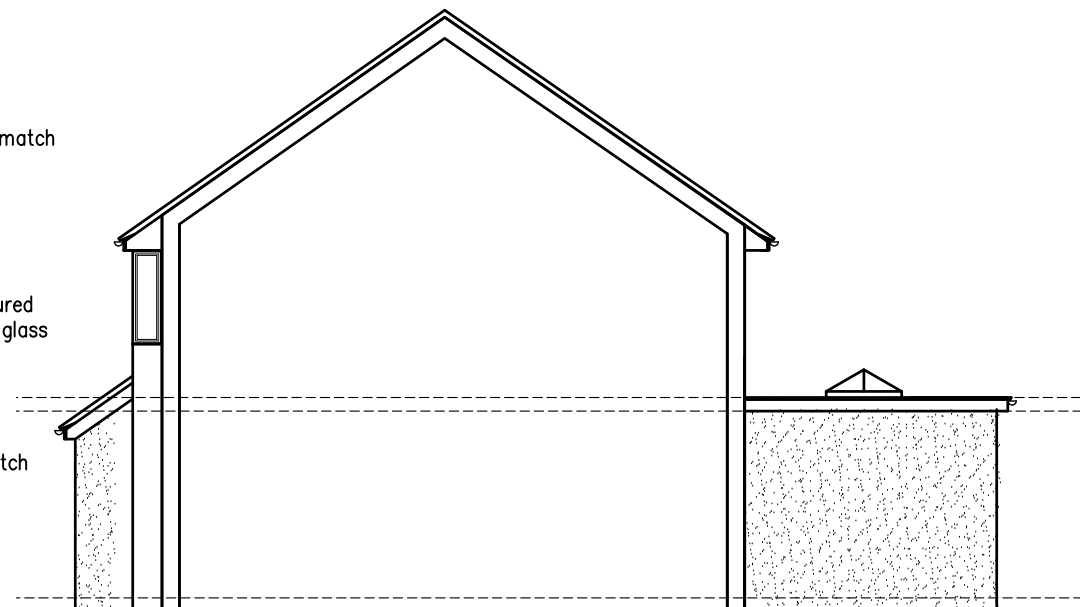

WEST ELEVATION 1-100

NORTH ELEVATION 1-100

EAST ELEVATION 1-100

SECTIONAL SOUTH ELEVATION 1-100

Rev.	Notes	Date
		
Brooks Farm Bath Road Beenham Reading, Berkshire RG7 5JB Tel: 0118 930 6633 info@thebarnpartnership.co.uk		
Client Mr & Mrs Mitchell		
Project 37 Portway Road, Baughurst, RG26 5PD		
Drawing Title Proposed Elevations		
Drawn	Date	Scale
TMA	9.11.2023	1:100 @ A3
Drawing No.	Rev.	
915/BP-04	A	