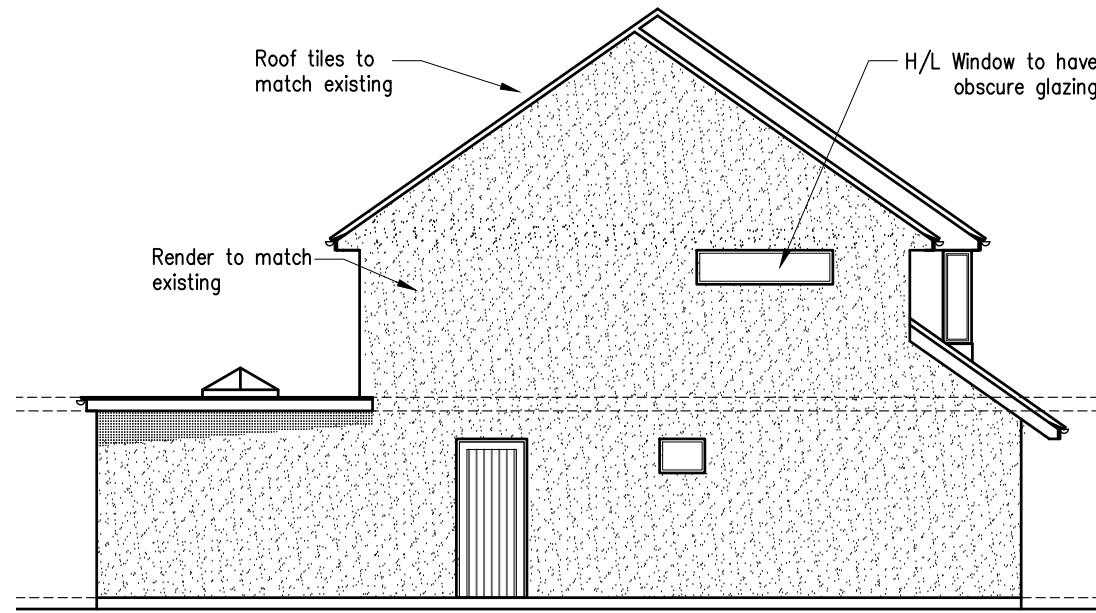

WEST ELEVATION 1-100

NORTH ELEVATION 1-100

EAST ELEVATION 1-100

SECTIONAL SOUTH ELEVATION 1-100

Rev.	Notes	Date
		
Brooks Farm Bath Road Beenham Reading, Berkshire RG7 5JB Tel: 0118 930 6633 info@thebarnpartnership.co.uk		
Client Mr & Mrs Mitchell		
Project 37 Portway Road, Baughurst, RG26 5PD		
Drawing Title Proposed Elevations		
Drawn	Date	Scale
TMA	9.11.2023	1:100 @ A3
Drawing No.	Rev.	
915/BP-04	A	