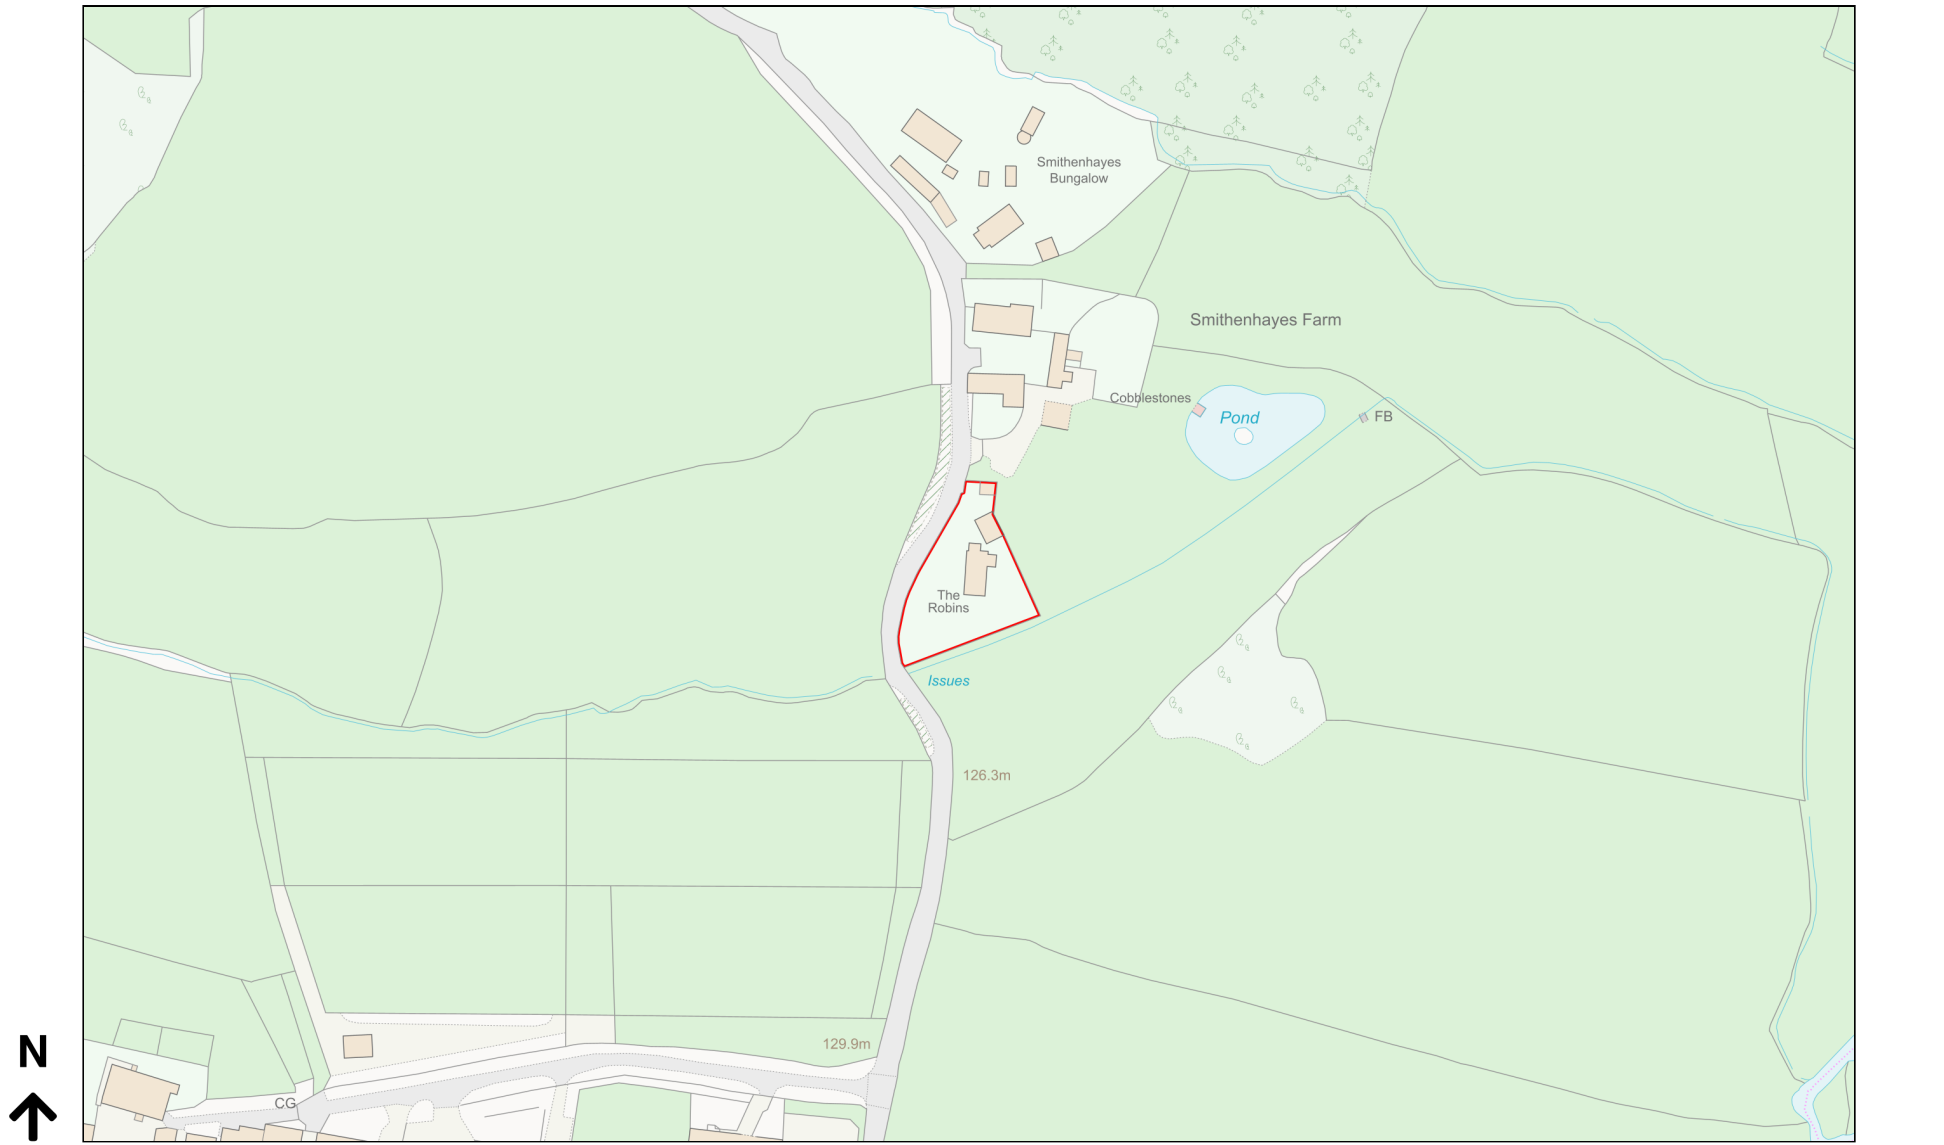

# Location Plan

Site Address: The Robins, Road From Beacon Cross To Ford Bridge, Luppitt, EX14 4TR

Date Produced: 10-Nov-2023

Scale: 1:2500 @A4

Planning Portal Reference: PP-12593214v1