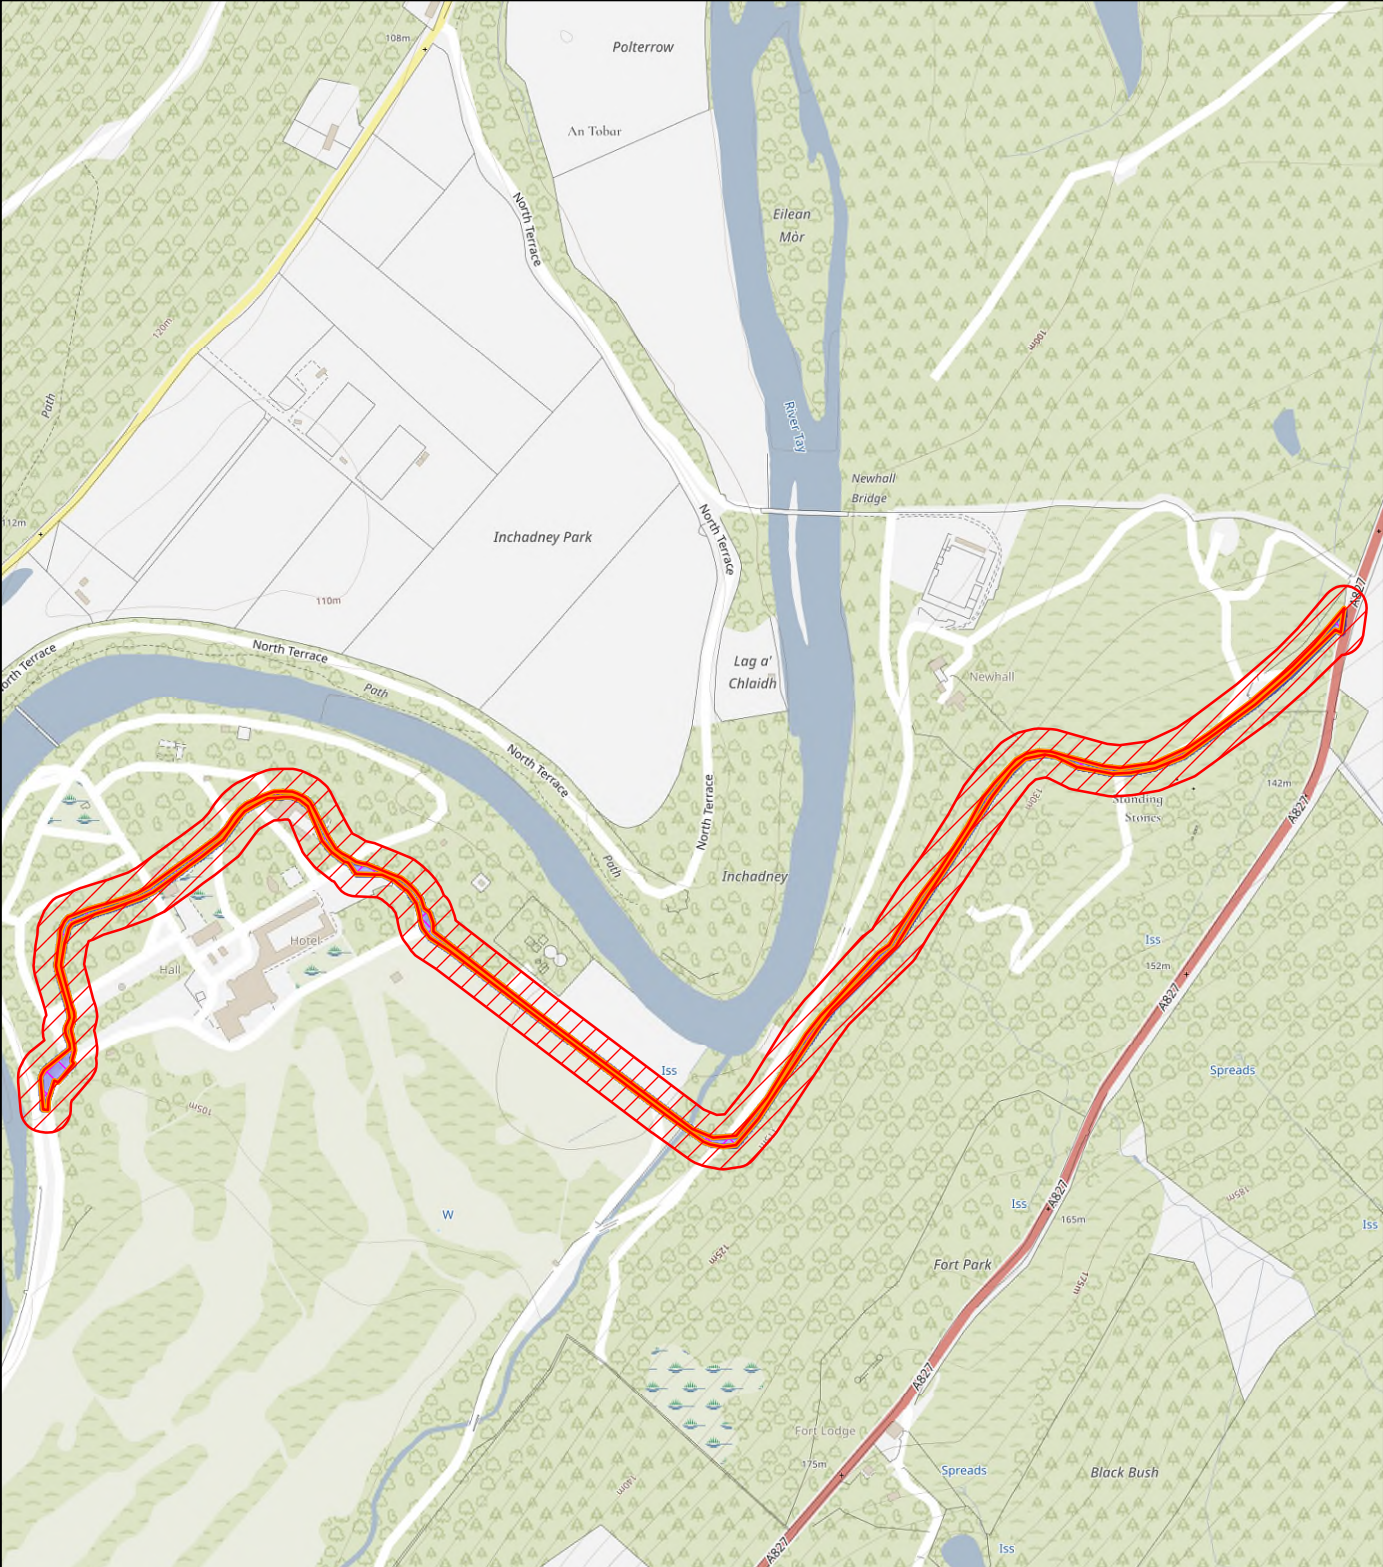

## NEIGHBOUR NOTIFICATION

Location Plan showing planning application site

This map is for Neighbour Notification ONLY. It must not be reproduced or used for any other purpose.

© Crown copyright [and database rights] 2023 OS 100016971. You are permitted to use this data solely to enable you to respond to, or interact with, the organisation that provided you with the data. You are not permitted to copy, sub-licence, distribute or sell any of this data to third parties in any form.