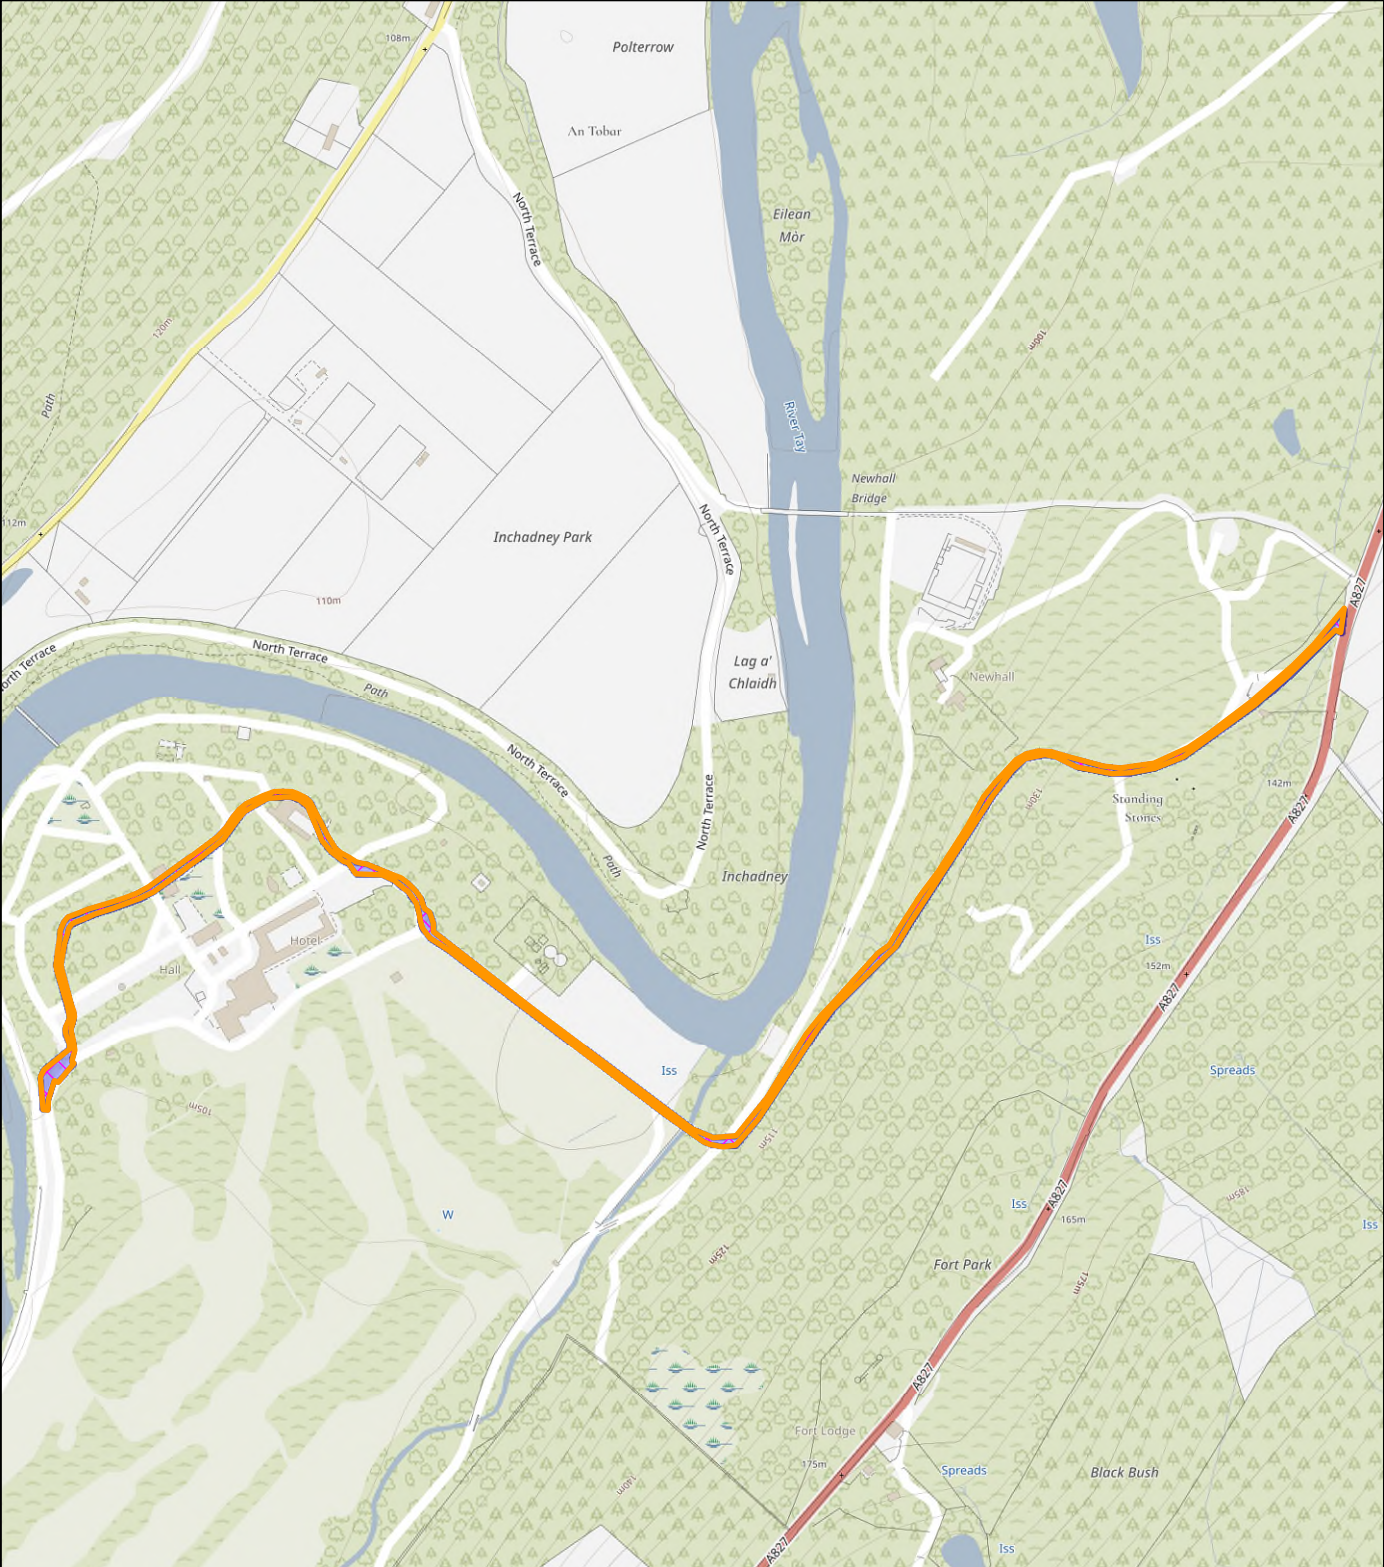

## NEIGHBOUR NOTIFICATION

Location Plan showing planning application site

This map is for Neighbour Notification ONLY. It must not be reproduced or used for any other purpose.

© Crown copyright [and database rights] 2023 OS 100016971. You are permitted to use this data solely to enable you to respond to, or interact with, the organisation that provided you with the data. You are not permitted to copy, sub-licence, distribute or sell any of this data to third parties in any form.