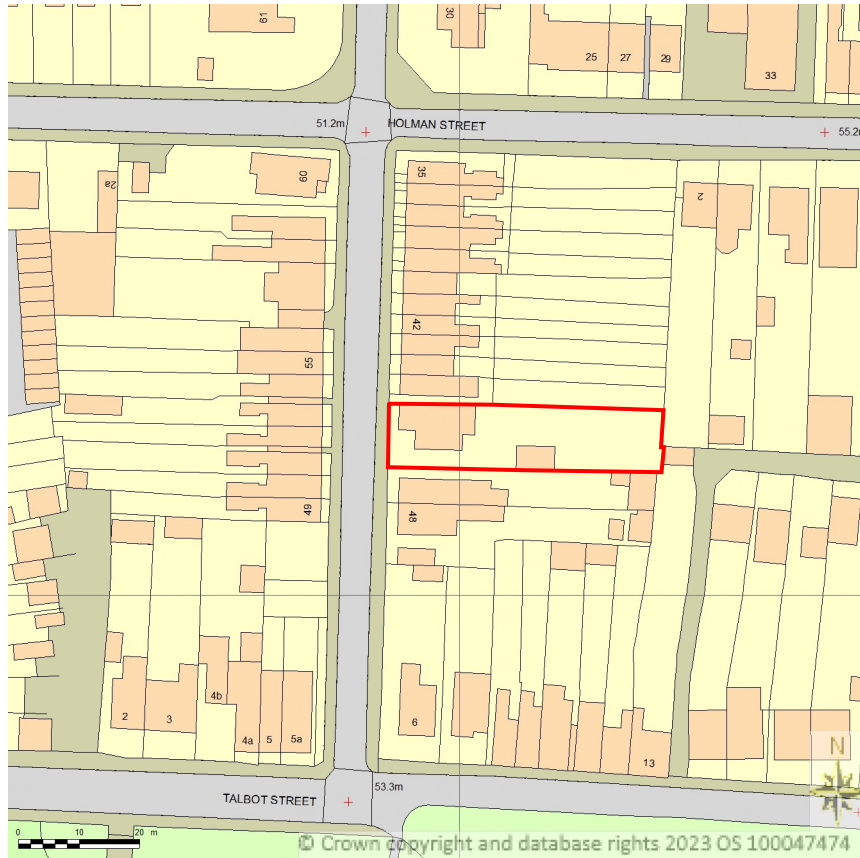

SITE LOCATION PLAN

AREA 2 HA

SCALE: 1:1250 on A4

CENTRE COORDINATES: 382396 , 276027

Supplied by Streetwise Maps Ltd

[www.streetwise.net](http://www.streetwise.net)

Licence No: 100047474

12:53:00 26/10/2023