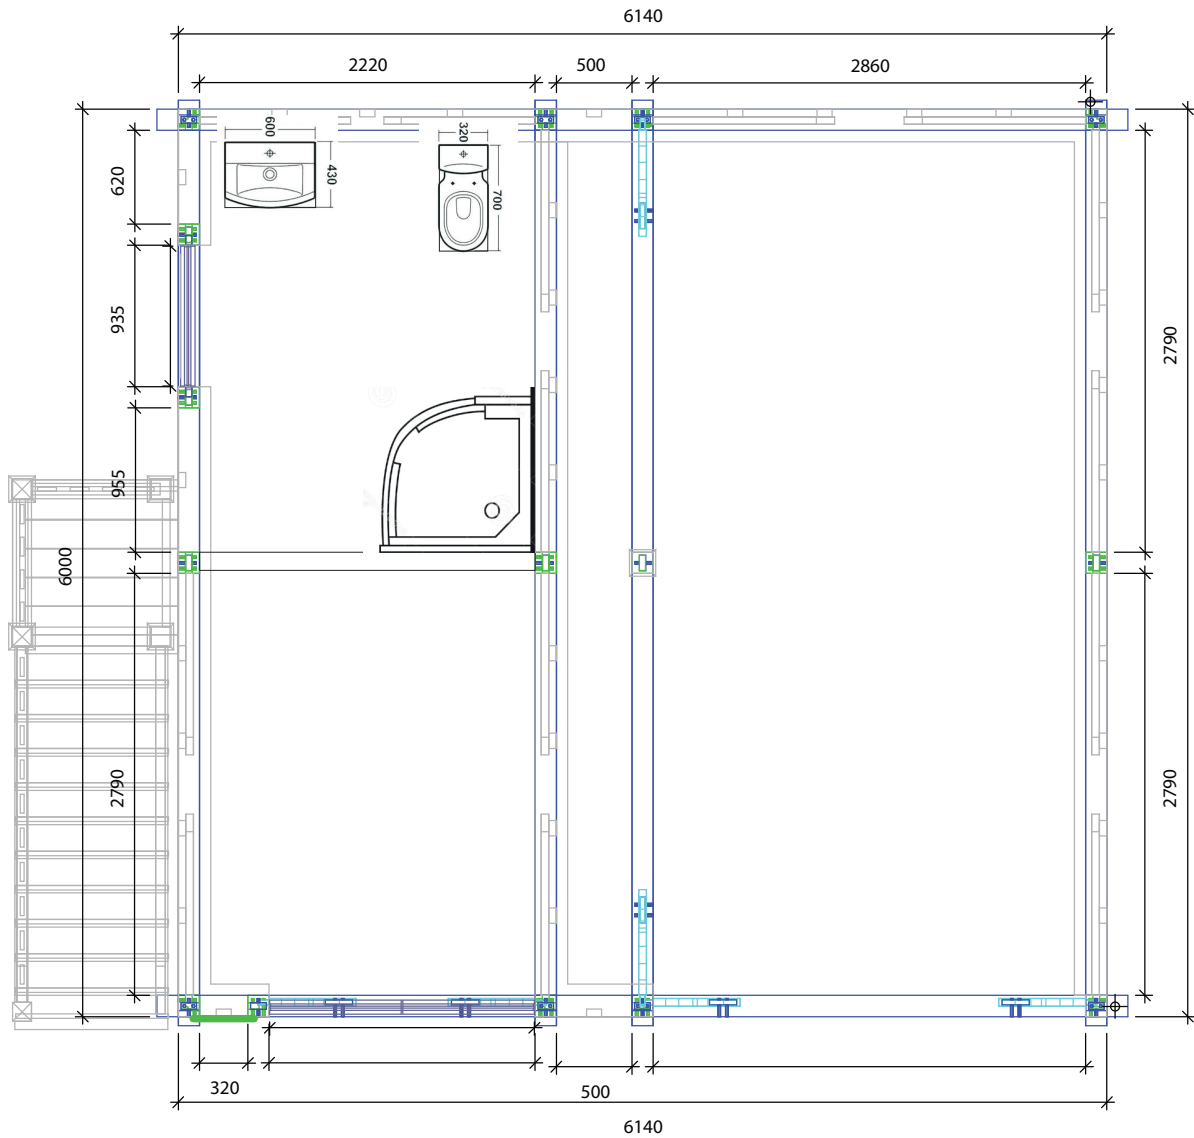

WILD BY DESIGN

Site address	Grayshott Court
Date	25.10.23
Drawing title	Bathroom layout
Scale	1:50 @A4

Scale bar
1:50 @A4