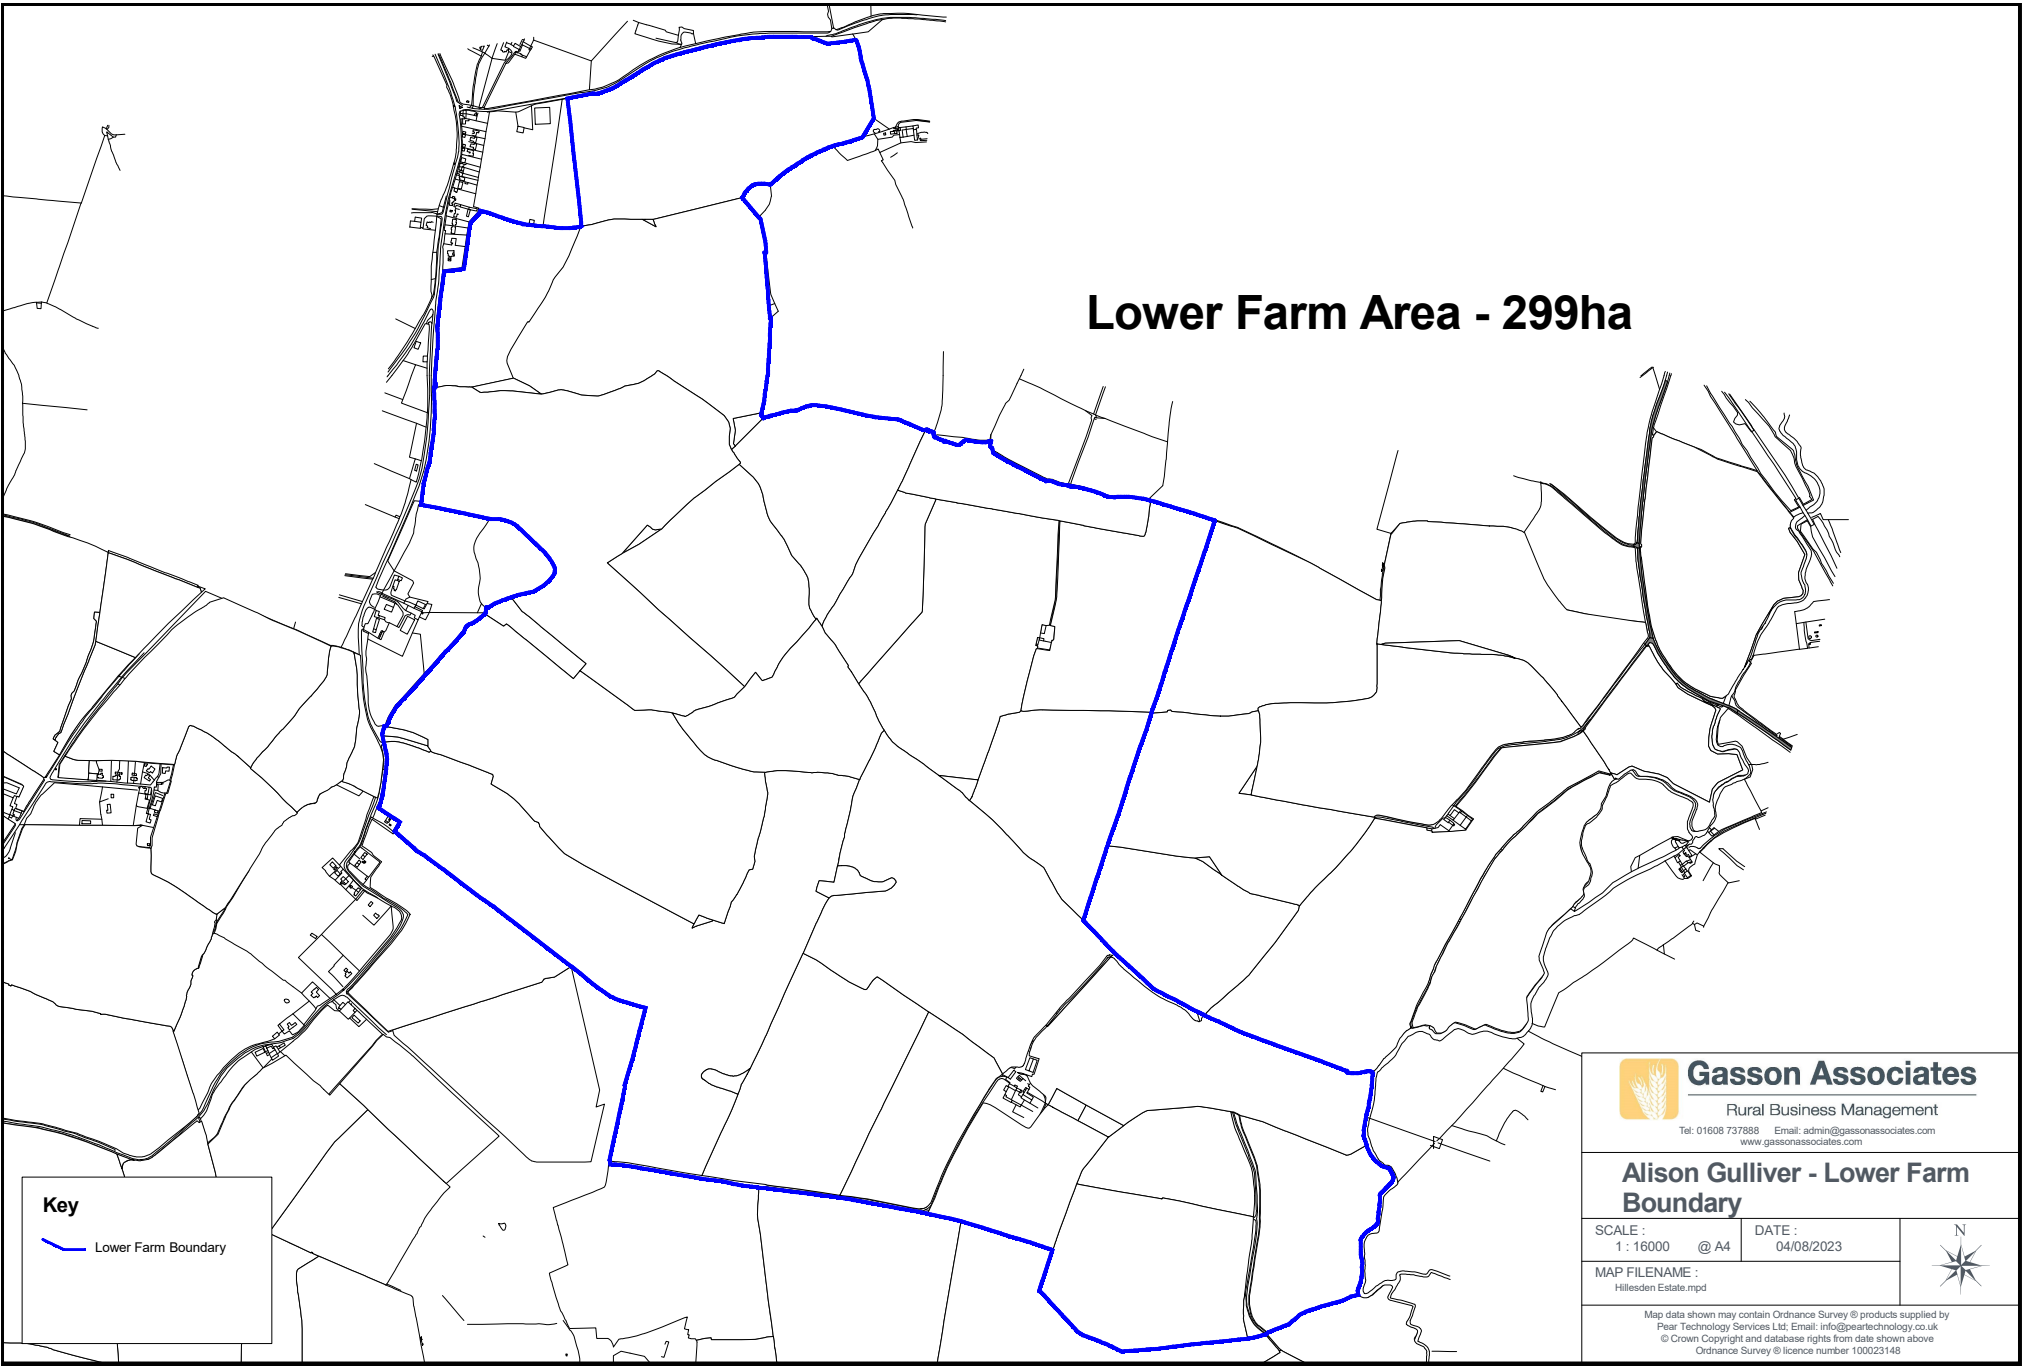

Lower Farm Area - 299ha

Key

 Lower Farm Boundary

 Gasson Associates	
Rural Business Management Tel: 01608 737888 Email: admin@gassonassociates.com www.gassonassociates.com	
Alison Gulliver - Lower Farm Boundary	
SCALE : 1 : 16000 @ A4	DATE : 04/08/2023
MAP FILENAME : Hillesden Estate.mpd	
Map data shown may contain Ordnance Survey © products supplied by Pear Technology Services Ltd; Email: info@peartechology.co.uk © Crown Copyright and database rights from data shown above Ordnance Survey © licence number 100023148	