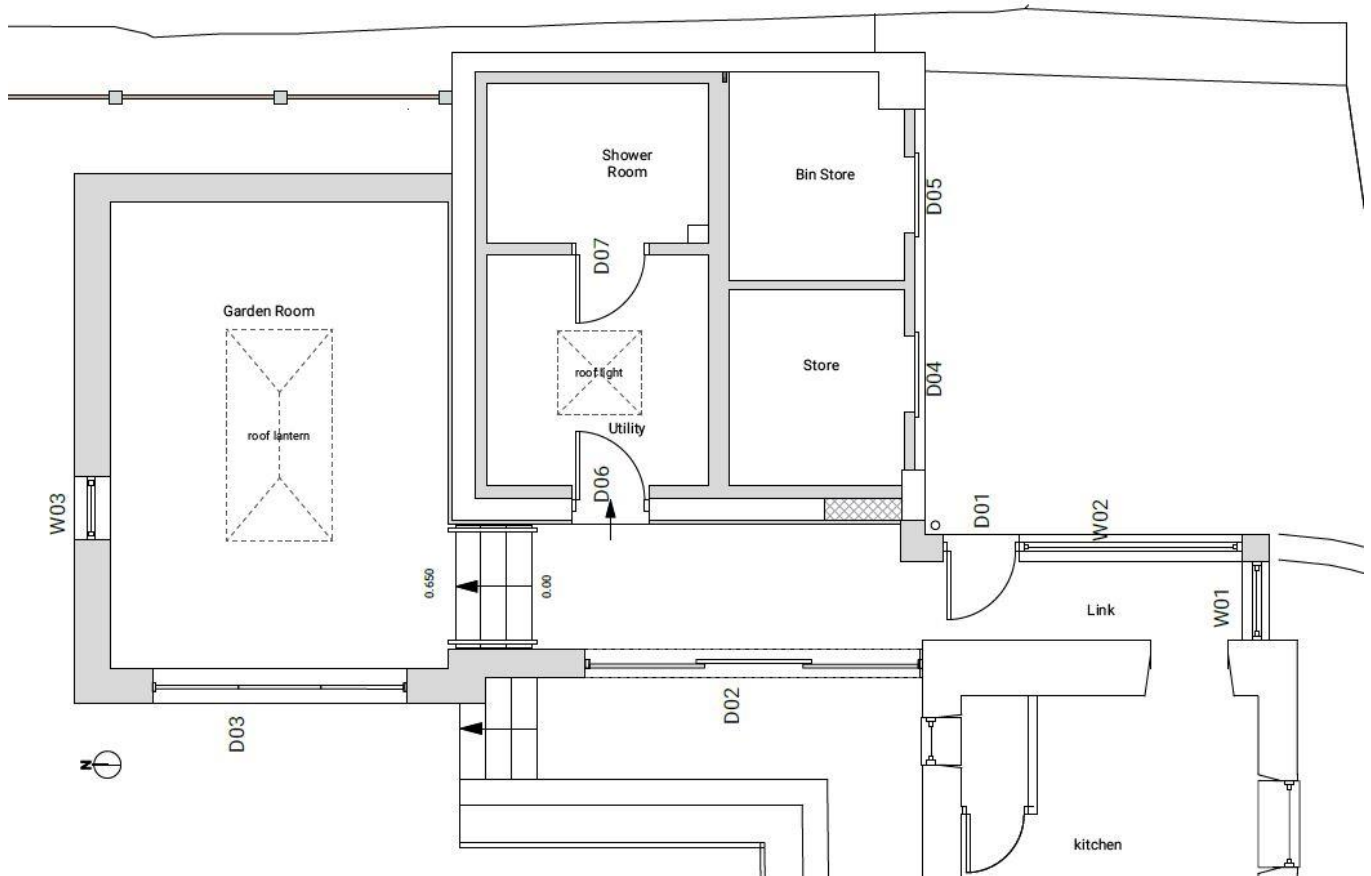

528 - Long Cottage

Proposed window and door information to discharge of condition 3 of approvals CHE/23/00343/REM1 and CHE/23/00344/LBC.

Key Plan:

Door / Window Number	Notes	Image
D01 (single swing door from drive to link)	<p>Bespoke timber door with vertical panels, to look very similar to adjacent images (but with no glazed side panel).</p> <p>Oak appearance / colour with black/anthracite ironmongery.</p>	
D02 (3 panelled glazed sliding door from Link to garden)	<p>Bifold Network Visoglide Patio Doors.</p> <p>Anthracite frames and ironmongery.</p> <p>https://www.bifoldnetwork.com/sliding-patio-doors.html</p>	  <p>Slim Interlock both Lift & Slide and Slider</p> <p>Triple Track</p> <p>Double Track</p>

<p>D03 (3 panelled glazed bi-folding doors from Garden Room to garden)</p>	<p>Bifold Network Visofold 1000 Slim Bifold Doors.</p> <p>Anthracite frames and ironmongery.</p> <p>https://www.bifoldnetwork.com/bi-folding-doors.html</p>	 <p>Visofold 1000 Slim Bifold Doors</p> <p><i>Available in a range of opening configurations to suit any application</i></p> 
<p>D04 & D05 (Single sliding doors from stores to drive)</p>	<p>Bespoke timber door, with vertical panels, hung on top rail, to look very similar to adjacent images.</p> <p>Oak appearance / colour with black/anthracite ironmongery.</p>	 
<p>W01 – W03 (Windows to Link and rear of Garden Room)</p>	<p>Bifold Network Alitherm 400 Window.</p> <p>Anthracite frames and ironmongery.</p> <p>https://www.bifoldnetwork.com/alitherm-400-windows.html</p>	 <p>Alitherm 400 Window</p> <p><i>A versatile range of aluminium windows</i></p>

		
<p>Roof Lantern (above Garden Room)</p>	<p>Korniche Roof Lantern 2500mm x 1250mm. Anthracite frames. https://www.korniche.co.uk/roof-lantern/</p>	
<p>Rooflight (above Utility)</p>	<p>Velux Basic Flat Glass Rooflight 1000mm x 1000mm. Anthracite frames. https://www.velux.co.uk/products/flat-roof-windows/flat-glass-rooflight</p>	