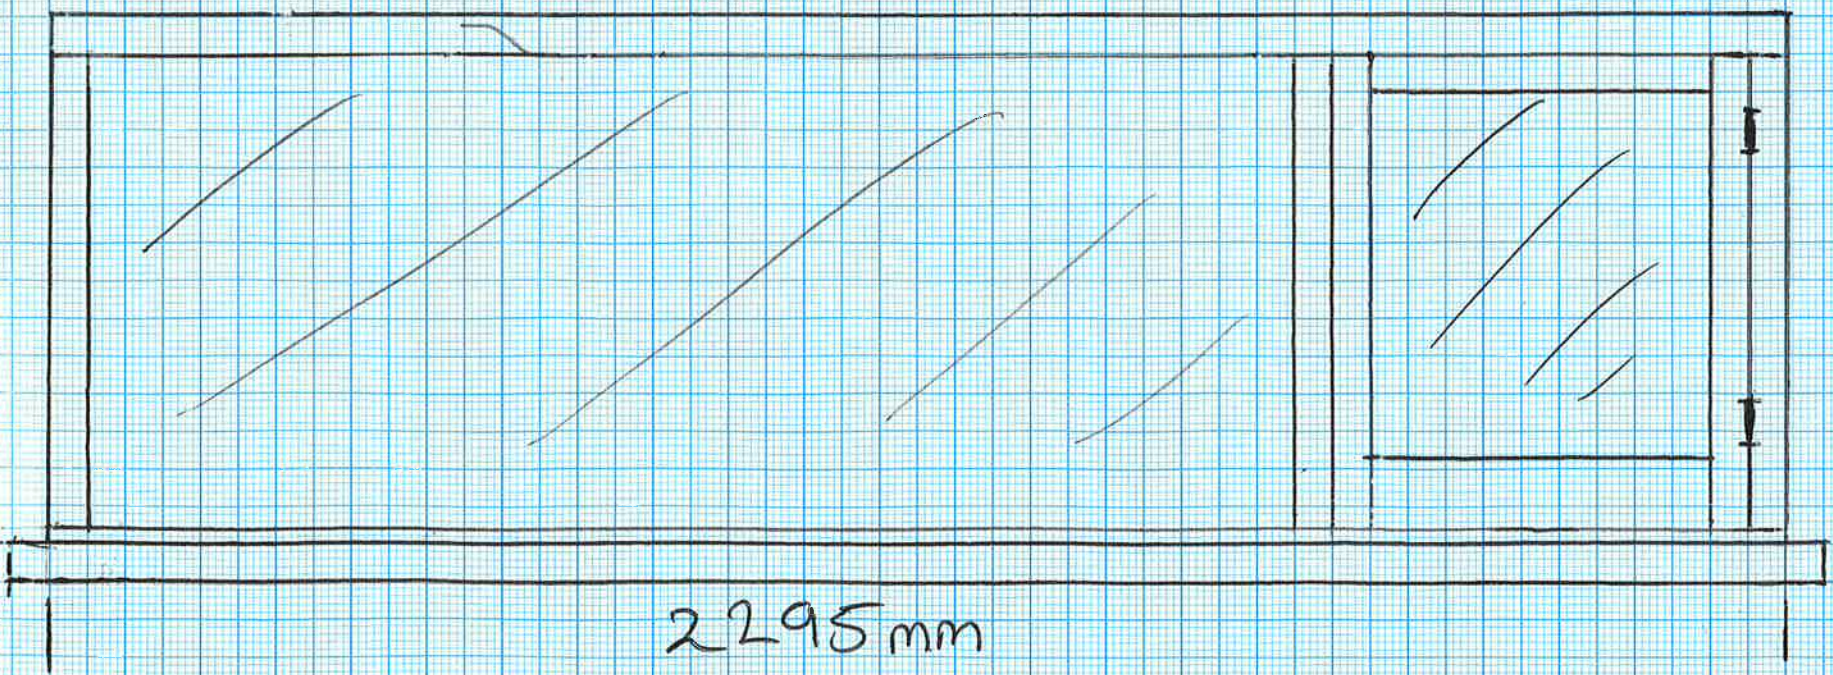

window W13  
 CASEMENT WINDOWS  
 W13 + W17  
 DRAWING NO. 1  
 SCALE 1:1  
 PAGE A3  
 VARIATION 23/01143  
 APP. NO. 23/00250

window W17  
 750 mm