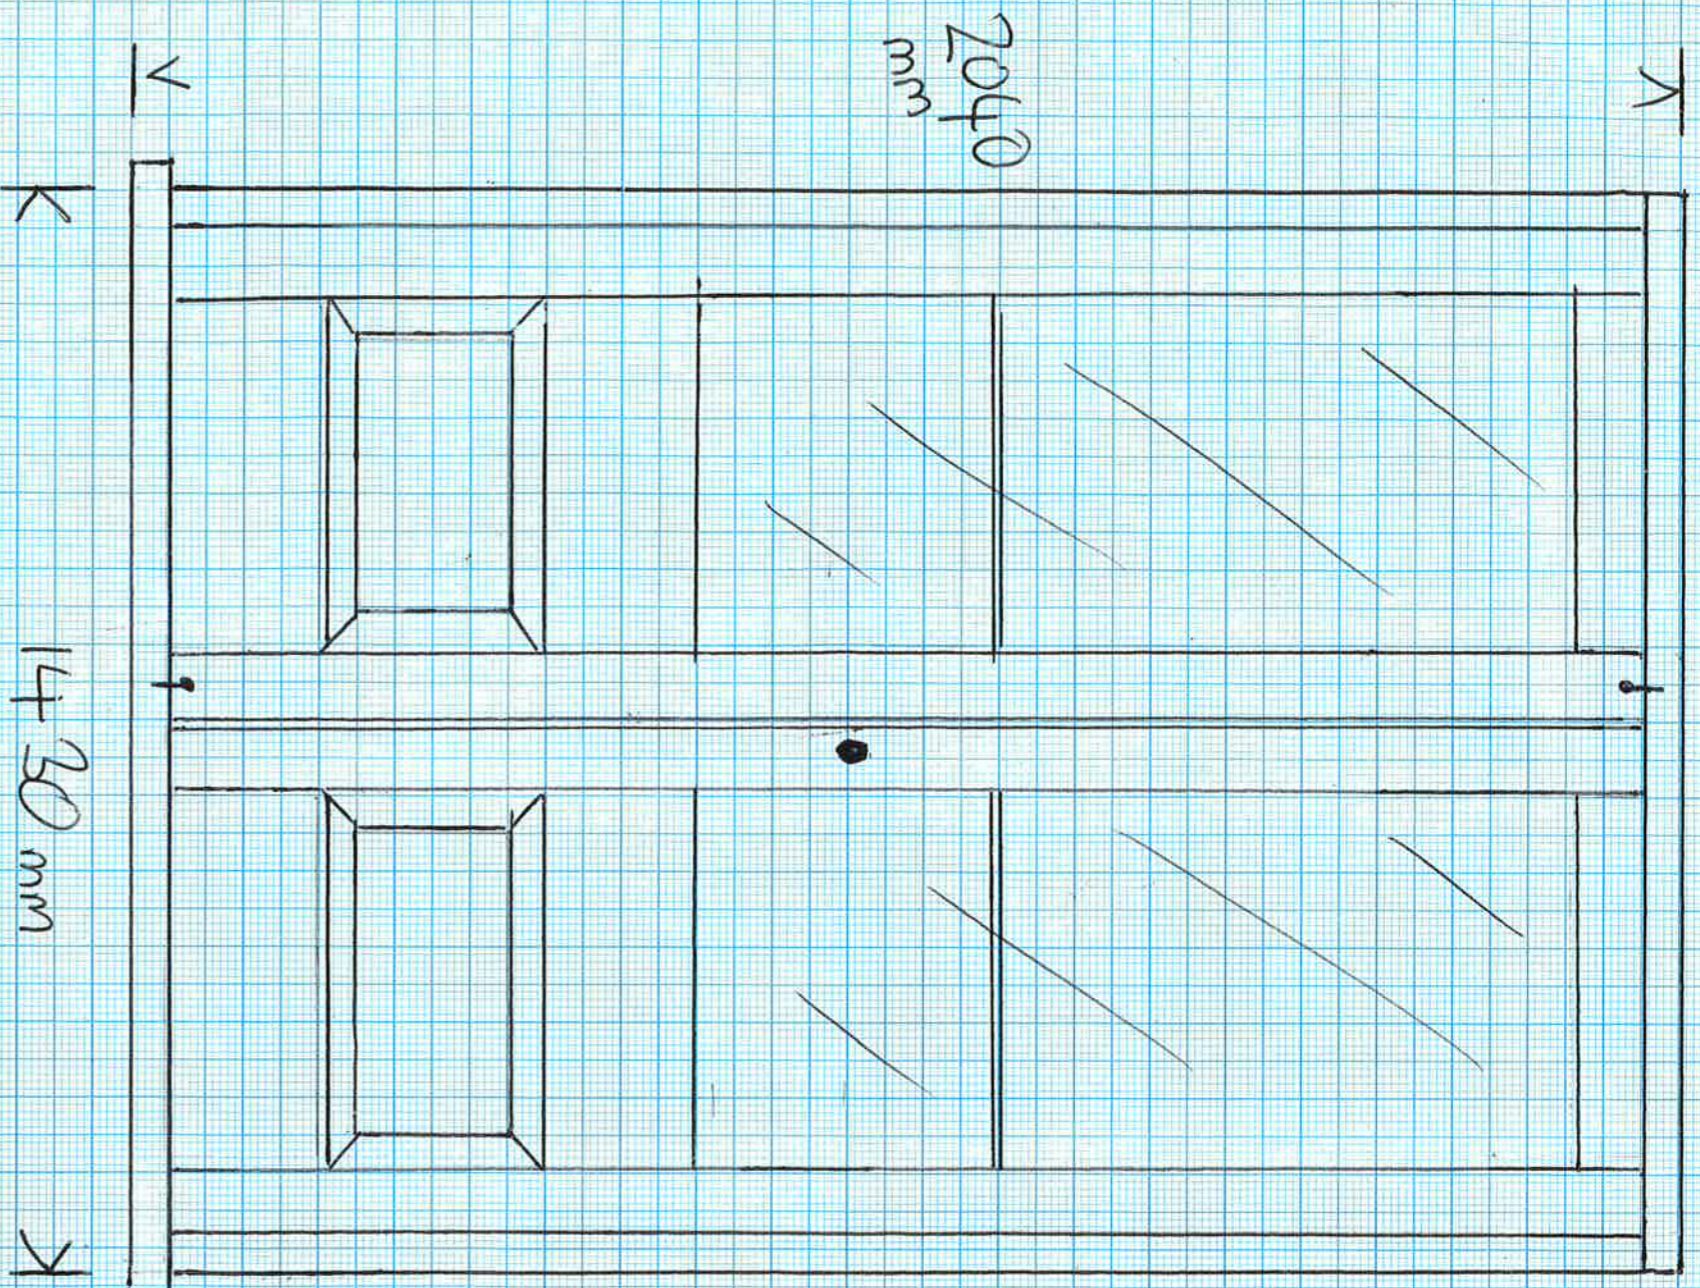

FRENCH DOORS

B1 FOLDING FRENCH
DOORS 2ND FLOOR

DRAWING No. 4

SCALE 1:1

PAGE A3

VARIATION: 23/01143

APP. NO. 23/00250

2040
mm

1430 mm

100 mm