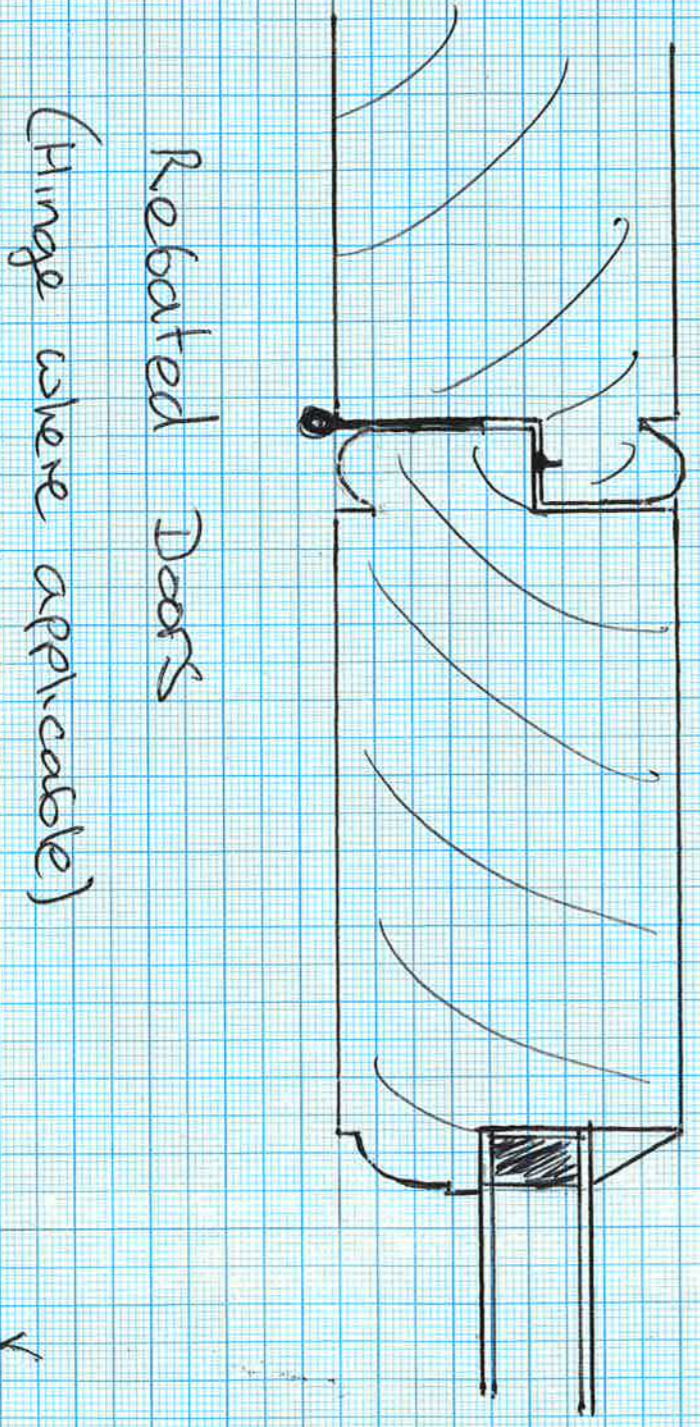

FRENCH DOORS
SECTION DETAILS
DRAWING NO. 5
SCALE 1:1 PAGE A3
VARIATION 23/01/14/3
APP. NO. 23/00250

45 mm

210 mm

Door Section Details
1:1