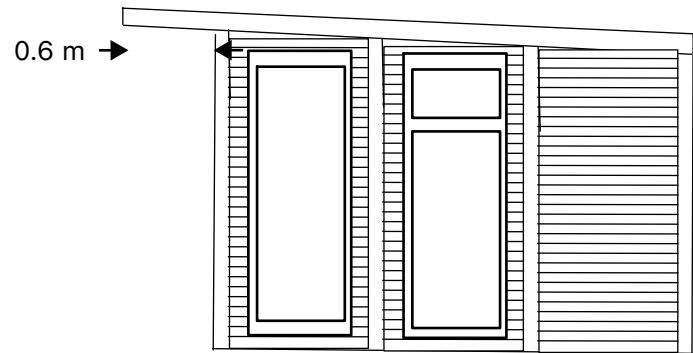

← 5.1 m →

Front Elevation
Painted Timber Clad Finish
(South Facing)

↑ 2.14 m ↓

↑ 2.32 m ↓

Left Elevation
Painted Timber Clad Finish
(West Facing)

Rear Elevation
Painted Timber Clad Finish
(North facing)

0.6 m →

← 3.15 m →

Right Elevation
Painted Timber Clad Finish
(East Facing)

Elevations of Garden Studio
The Cottage, Newham Bottom, Ruardean GL17 9UB
Scale: 1:50
Paper size: A4
Date: 03/11/2023
Version 1