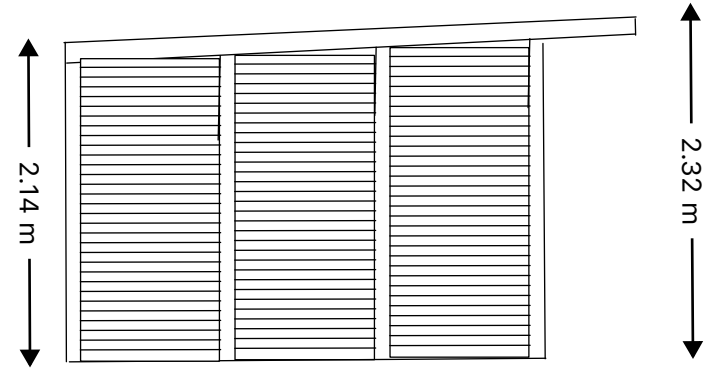

← 5.1 m →

Front Elevation
Painted Timber Clad Finish
(South Facing)

↑ 2.14 m ↓

↑ 2.32 m ↓

Left Elevation
Painted Timber Clad Finish
(West Facing)

Rear Elevation
Painted Timber Clad Finish
(North facing)

0.6 m →

← 3.15 m →

Right Elevation
Painted Timber Clad Finish
(East Facing)

Elevations of Garden Studio
The Cottage, Newham Bottom, Ruardean GL17 9UB
Scale: 1:50
Paper size: A4
Date: 03/11/2023
Version 1