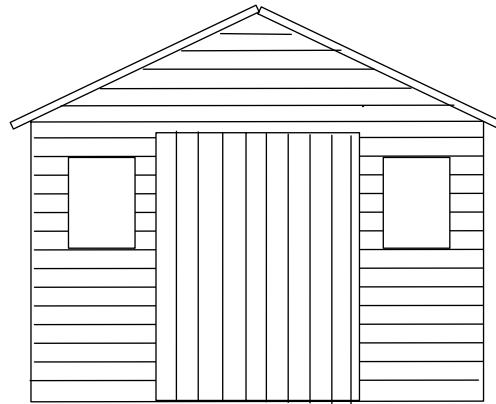

← 3.6 m →

Front Elevation  
Painted Timber Clad Finish  
(East Facing)

← 3 m →

Right Elevation  
Painted Timber Clad Finish  
(North Facing)

↑ 2.54m ↓

Rear Elevation  
Painted Timber Clad Finish  
(West facing)

Left Elevation  
Painted Timber Clad Finish  
(South Facing)

Elevations of Garden Shed  
The Cottage, Newham Bottom, Ruardean GL17 9UB  
Scale: 1:50  
Paper size: A4  
Date: 03/11/2023  
Version 1