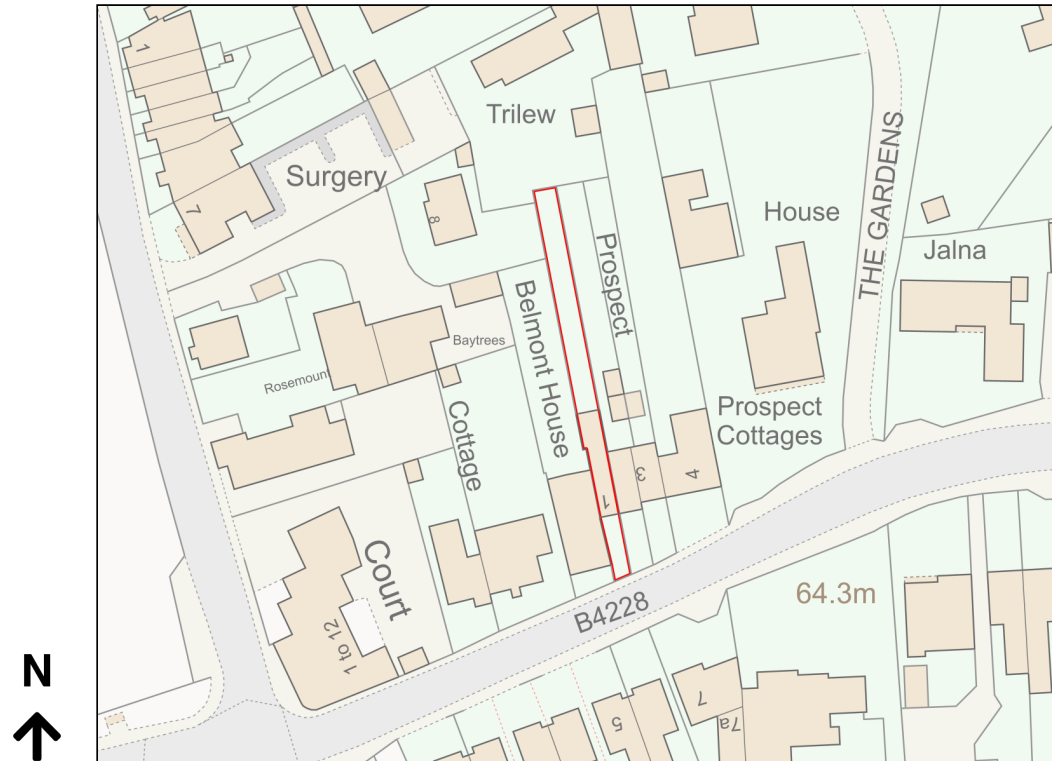

# Location Plan

Site Address: 1, Prospect Cottages, Gloucester Road, Tutshill, Chepstow, NP16 7DD

Date Produced: 30-Oct-2023

Scale: 1:1250 @A4

Planning Portal Reference: PP-12563926v1