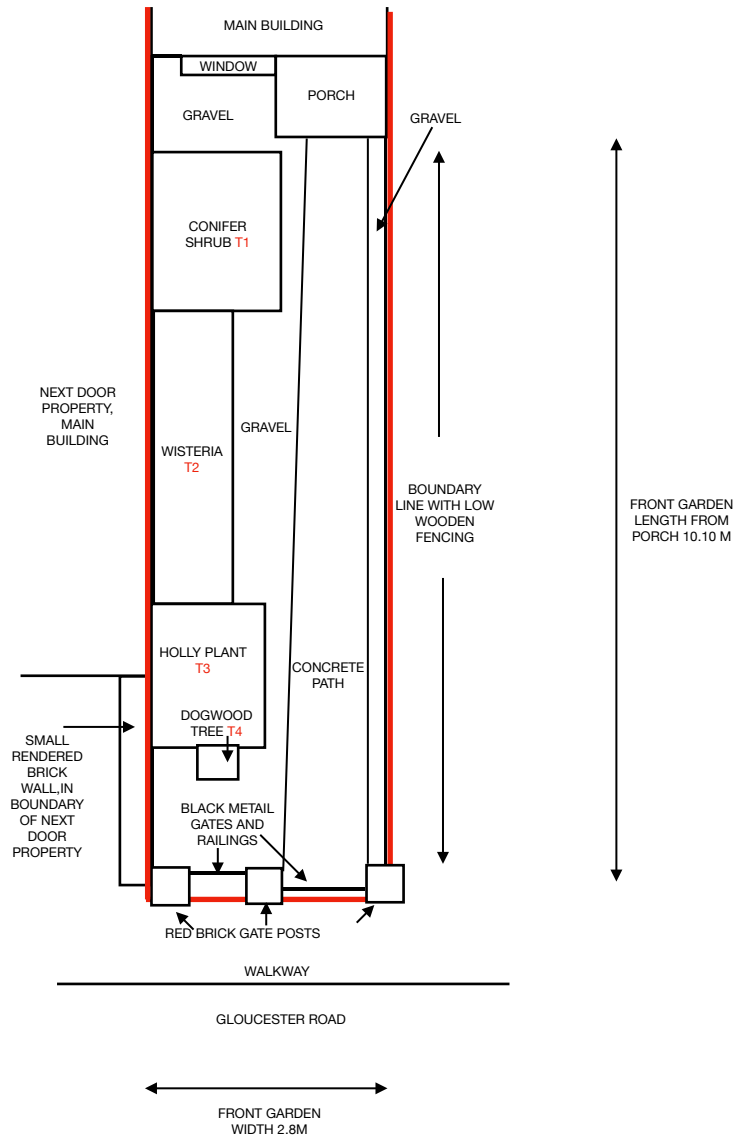

TP1

Plan of where plants/trees are in front garden (30.10.23)

Scale size 1:100 (1cm=100cm)

Red line = property boundary lines

T1
Thought to be a Conifer
Plan to remove

T2
Thought to be a Wisteria
Plan to cut back

T3
Thought to be a holly plant
Plan to remove

T4

Thought to be a dogwood tree
Plan to remove