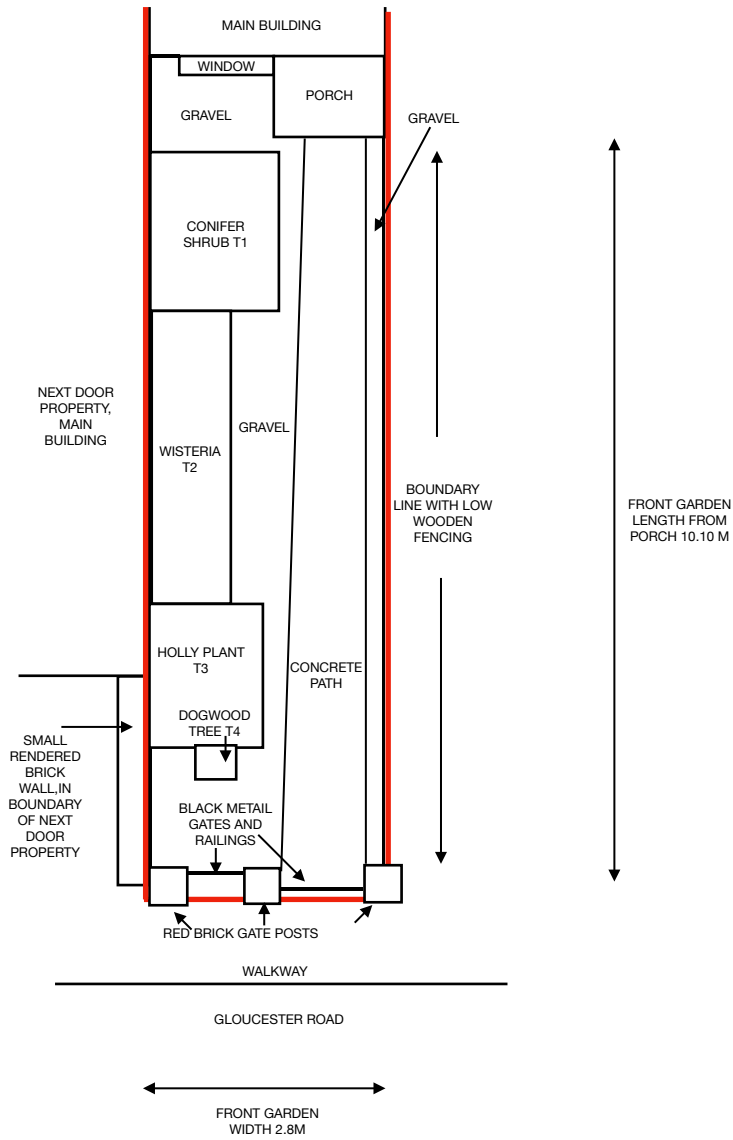

P1

Plan of how front garden is now (30.10.23)

Scale size 1:100 (1cm=100cm)

Red line = property boundary lines

P1

Plan of how front garden is now (30.10.23)

View of Gloucester road with back to property

P1

Plan of how front garden is now (30.10.23)

View of driveway from property

P1

Plan of how front garden is now (30.10.23)

View of driveway from property

P1

Plan of how front garden is now (30.10.23)

View of driveway from road

P1

Plan of how front garden is now (30.10.23)

View of driveway from road