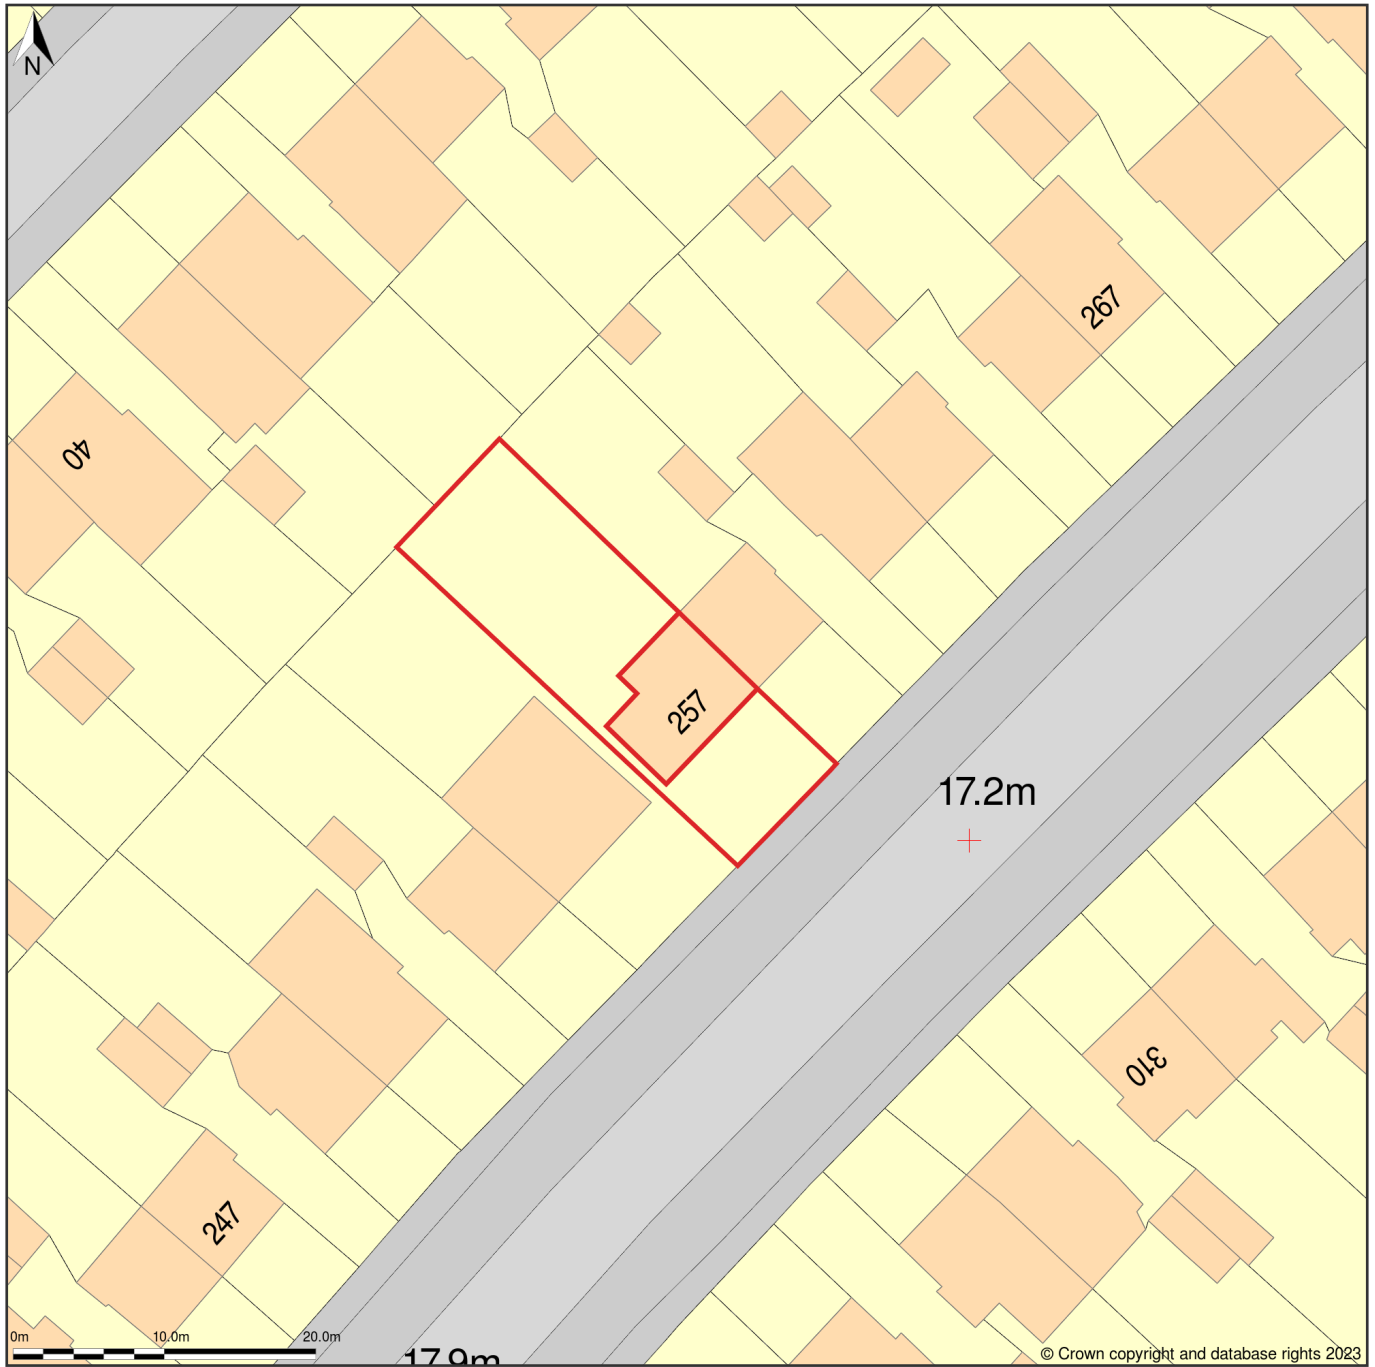

257, Raeburn Avenue, Tolworth, Kingston Upon Thames, KT5 9DF

Site Plan (also called a Block Plan) shows area bounded by: 519777.95, 167728.01 519867.95, 167818.01 (at a scale of 1:500), OSGridRef: TQ19826777. The representation of a road, track or path is no evidence of a right of way. The representation of features as lines is no evidence of a property boundary.

Produced on 29th Jul 2023 from the Ordnance Survey National Geographic Database and incorporating surveyed revision available at this date. Reproduction in whole or part is prohibited without the prior permission of Ordnance Survey. © Crown copyright 2023. Supplied by www.buyaplan.co.uk a licensed Ordnance Survey partner (100053143). Unique plan reference: #00837558-EBE3E8.