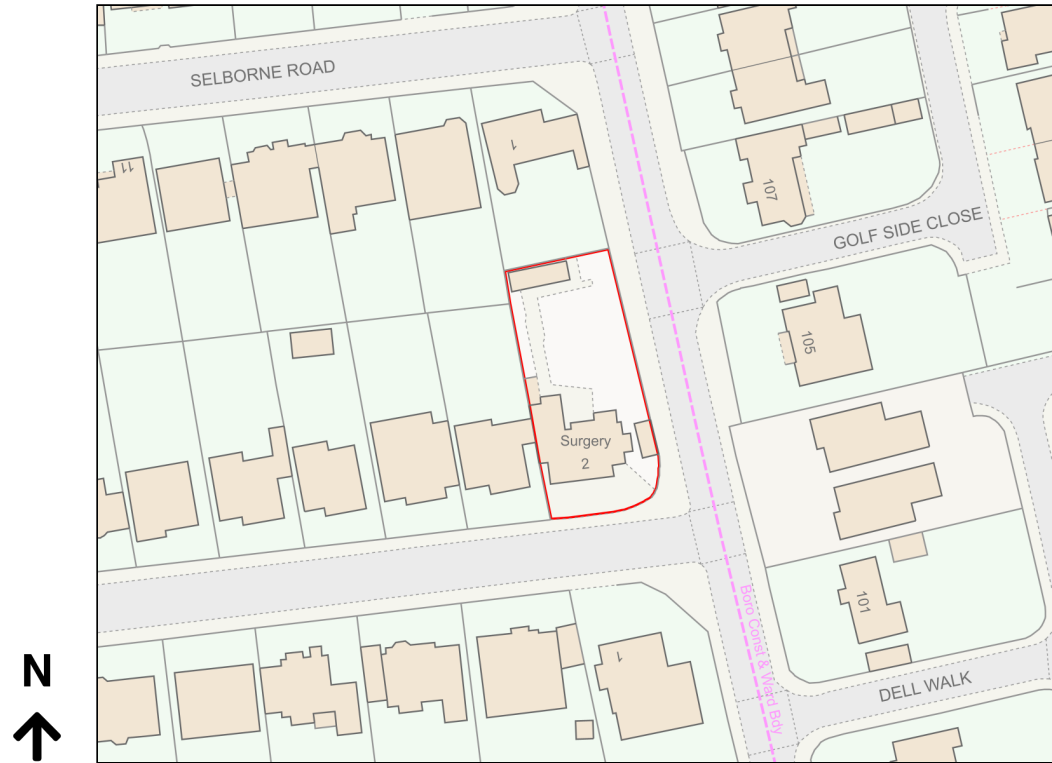

Location Plan

Site Address: 2, Woodside Road, New Malden, KT3 3AH

Date Produced: 07-Nov-2023

Scale: 1:1250 @A4

Planning Portal Reference: PP-12161156v1