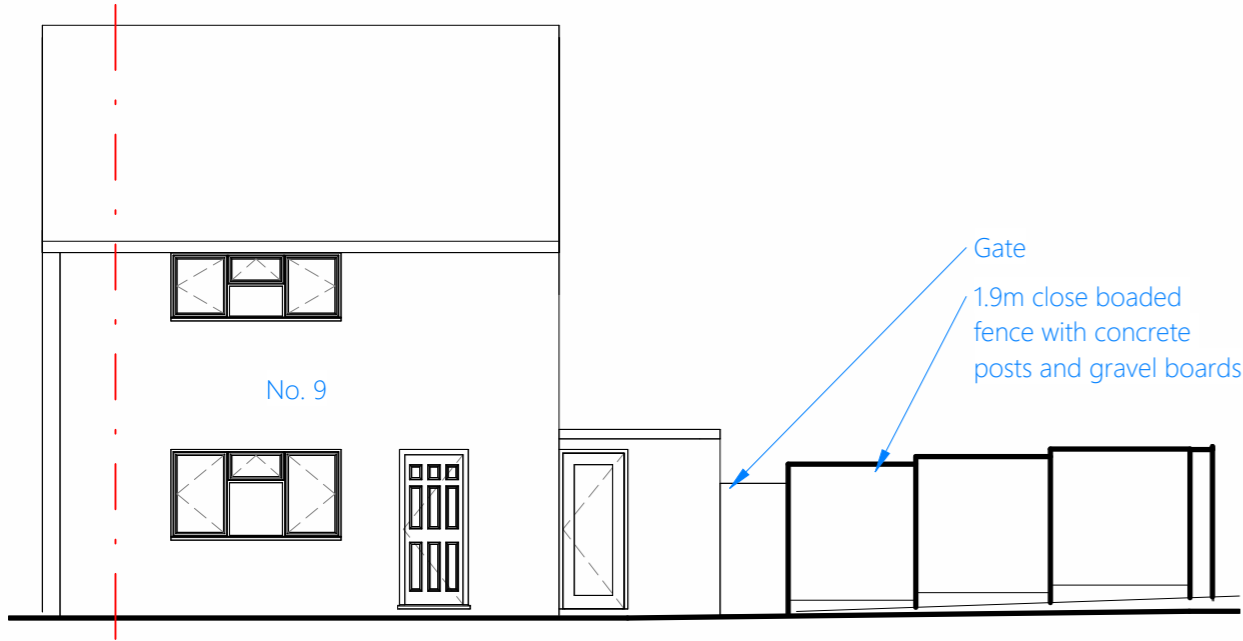

1:100 Front Existing

1:100 Right Existing

1:100 Front Proposed (As Installed)

1:100 Right Proposed (As Installed)

HAMILTONRAI

office@hamiltonrai.co.uk | 07850 888172

Address: 9 Chaucer Rd, Wellingborough NN8 3NJ

Project: Fence

Title: Elevations

Scale @A3: 1:100

Date: 16-11-23

Drawing: 9CR-F-03