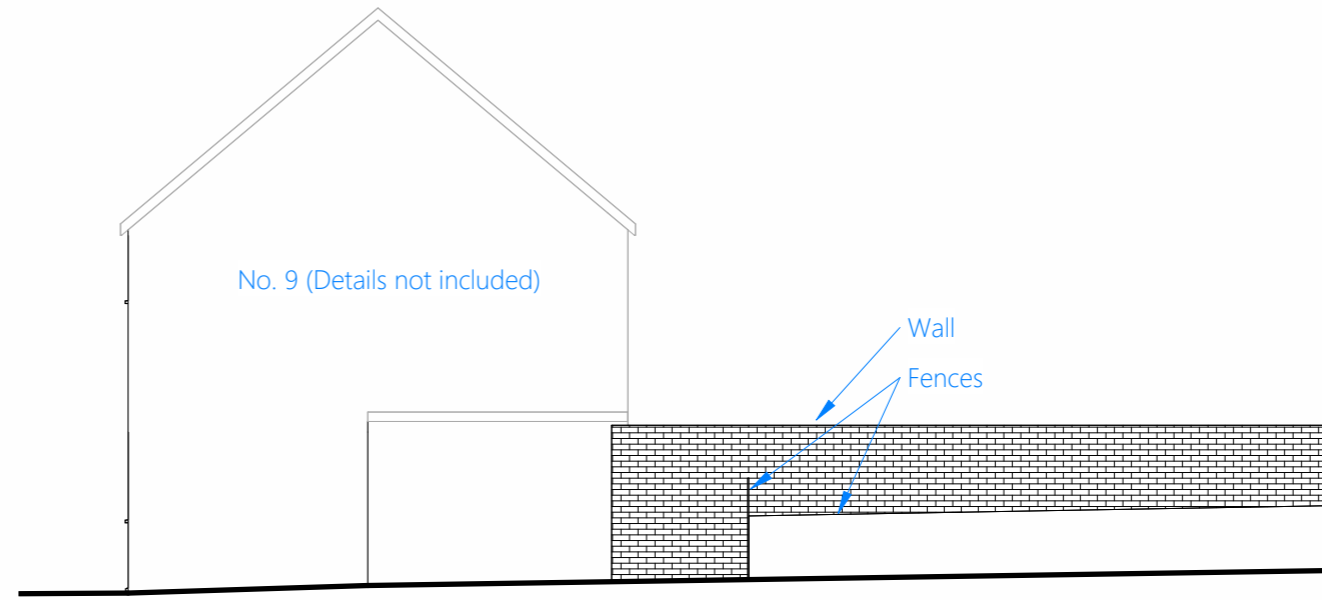

1:100 Right Existing