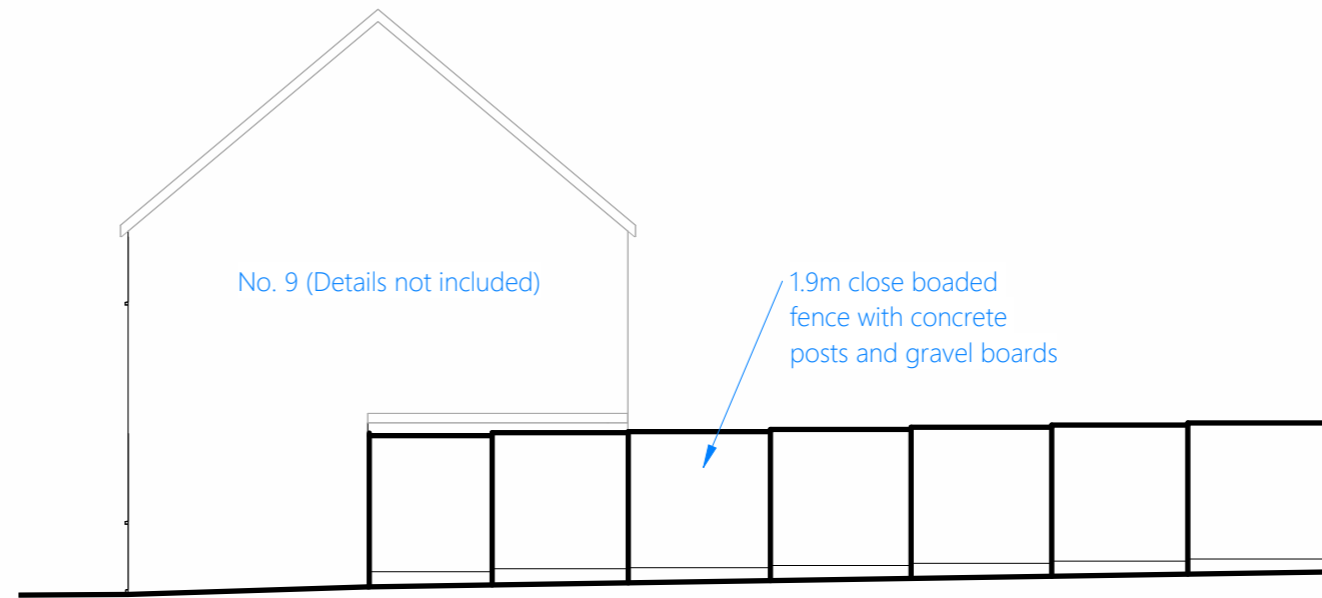

1:100 Right Proposed (As Installed)

HAMILTONRAI

office@hamiltonrai.co.uk | 07850 888172

Address: 9 Chaucer Rd, Wellingborough NN8 3NJ

Project: Fence

Title: Elevations

Scale @A3: 1:100

Date: 16-11-23

Drawing: 9CR-F-03