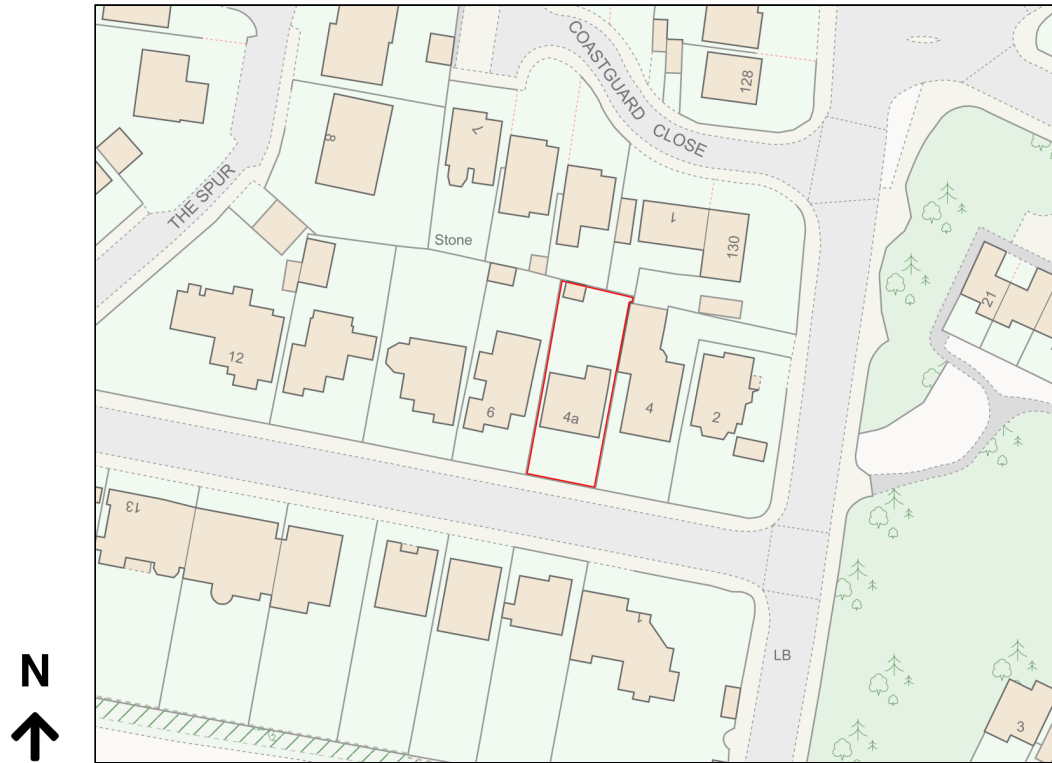

Location Plan

Site Address: Ancrum, 4a, Palmerston Way, Gosport, PO12 2LZ

Date Produced: 14-Nov-2023

Scale: 1:1250 @A4

Planning Portal Reference: PP-12584634v1