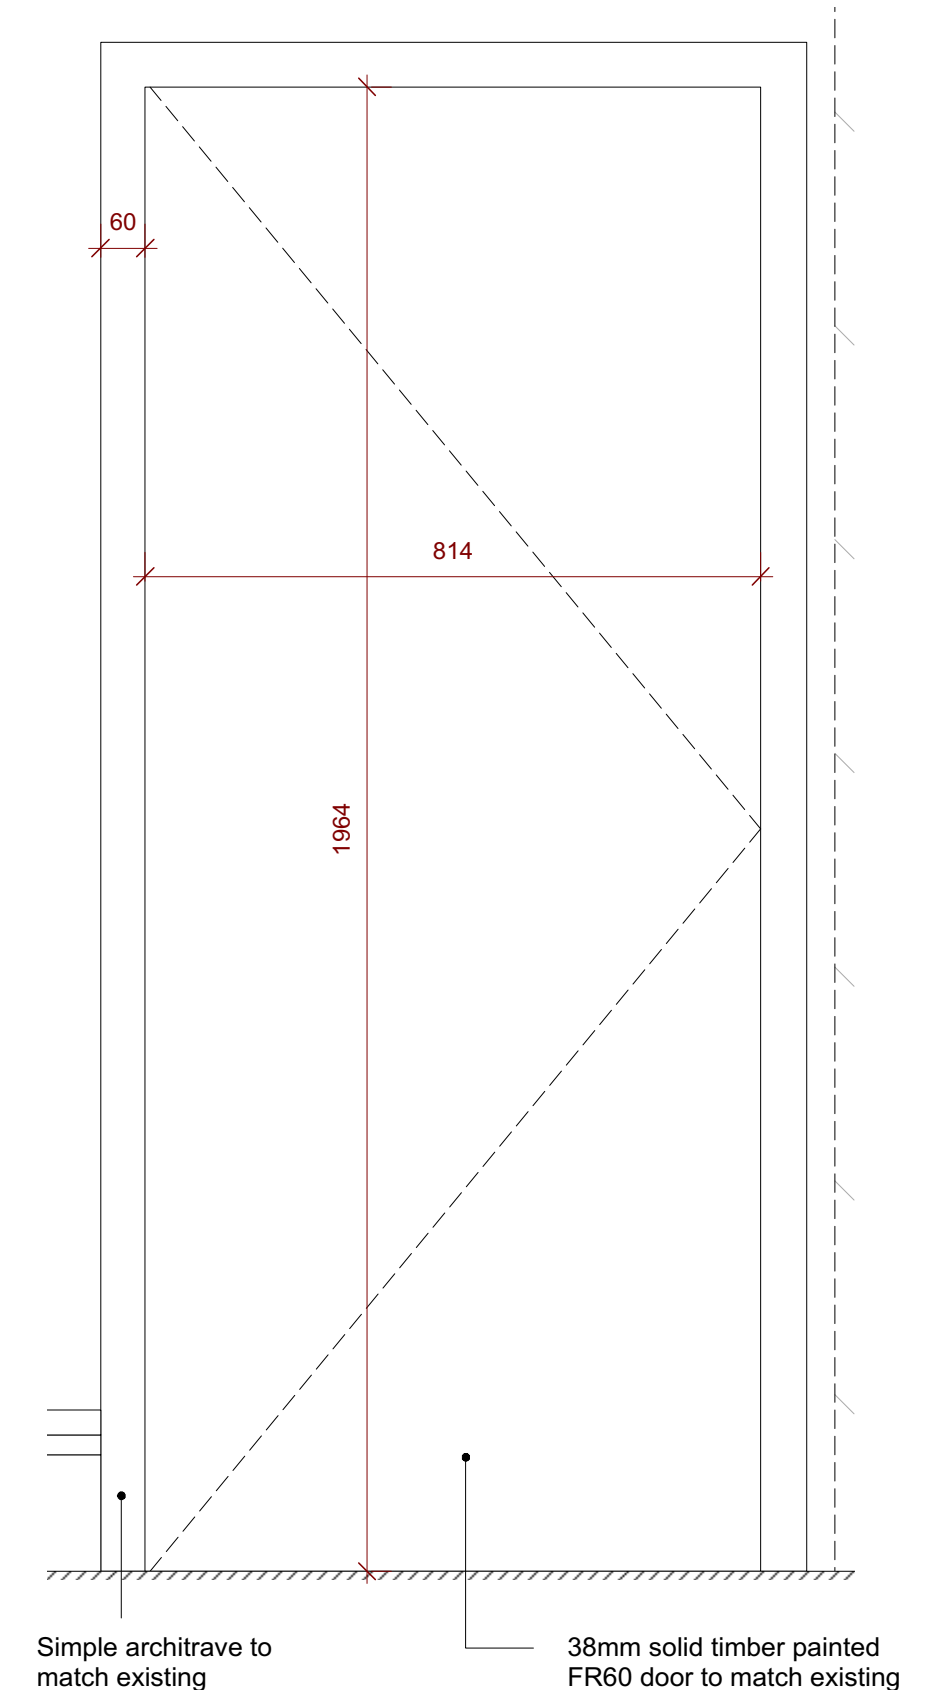

D05 - Flat Door, No Architraves
Section Elevation

D07 - Panelled Sliding Pocket Doors, No Architrave

D06 - Simple Flat Door with Architrave

D08 - Simple Panelled Door with Architrave to Match the Existing Front Door