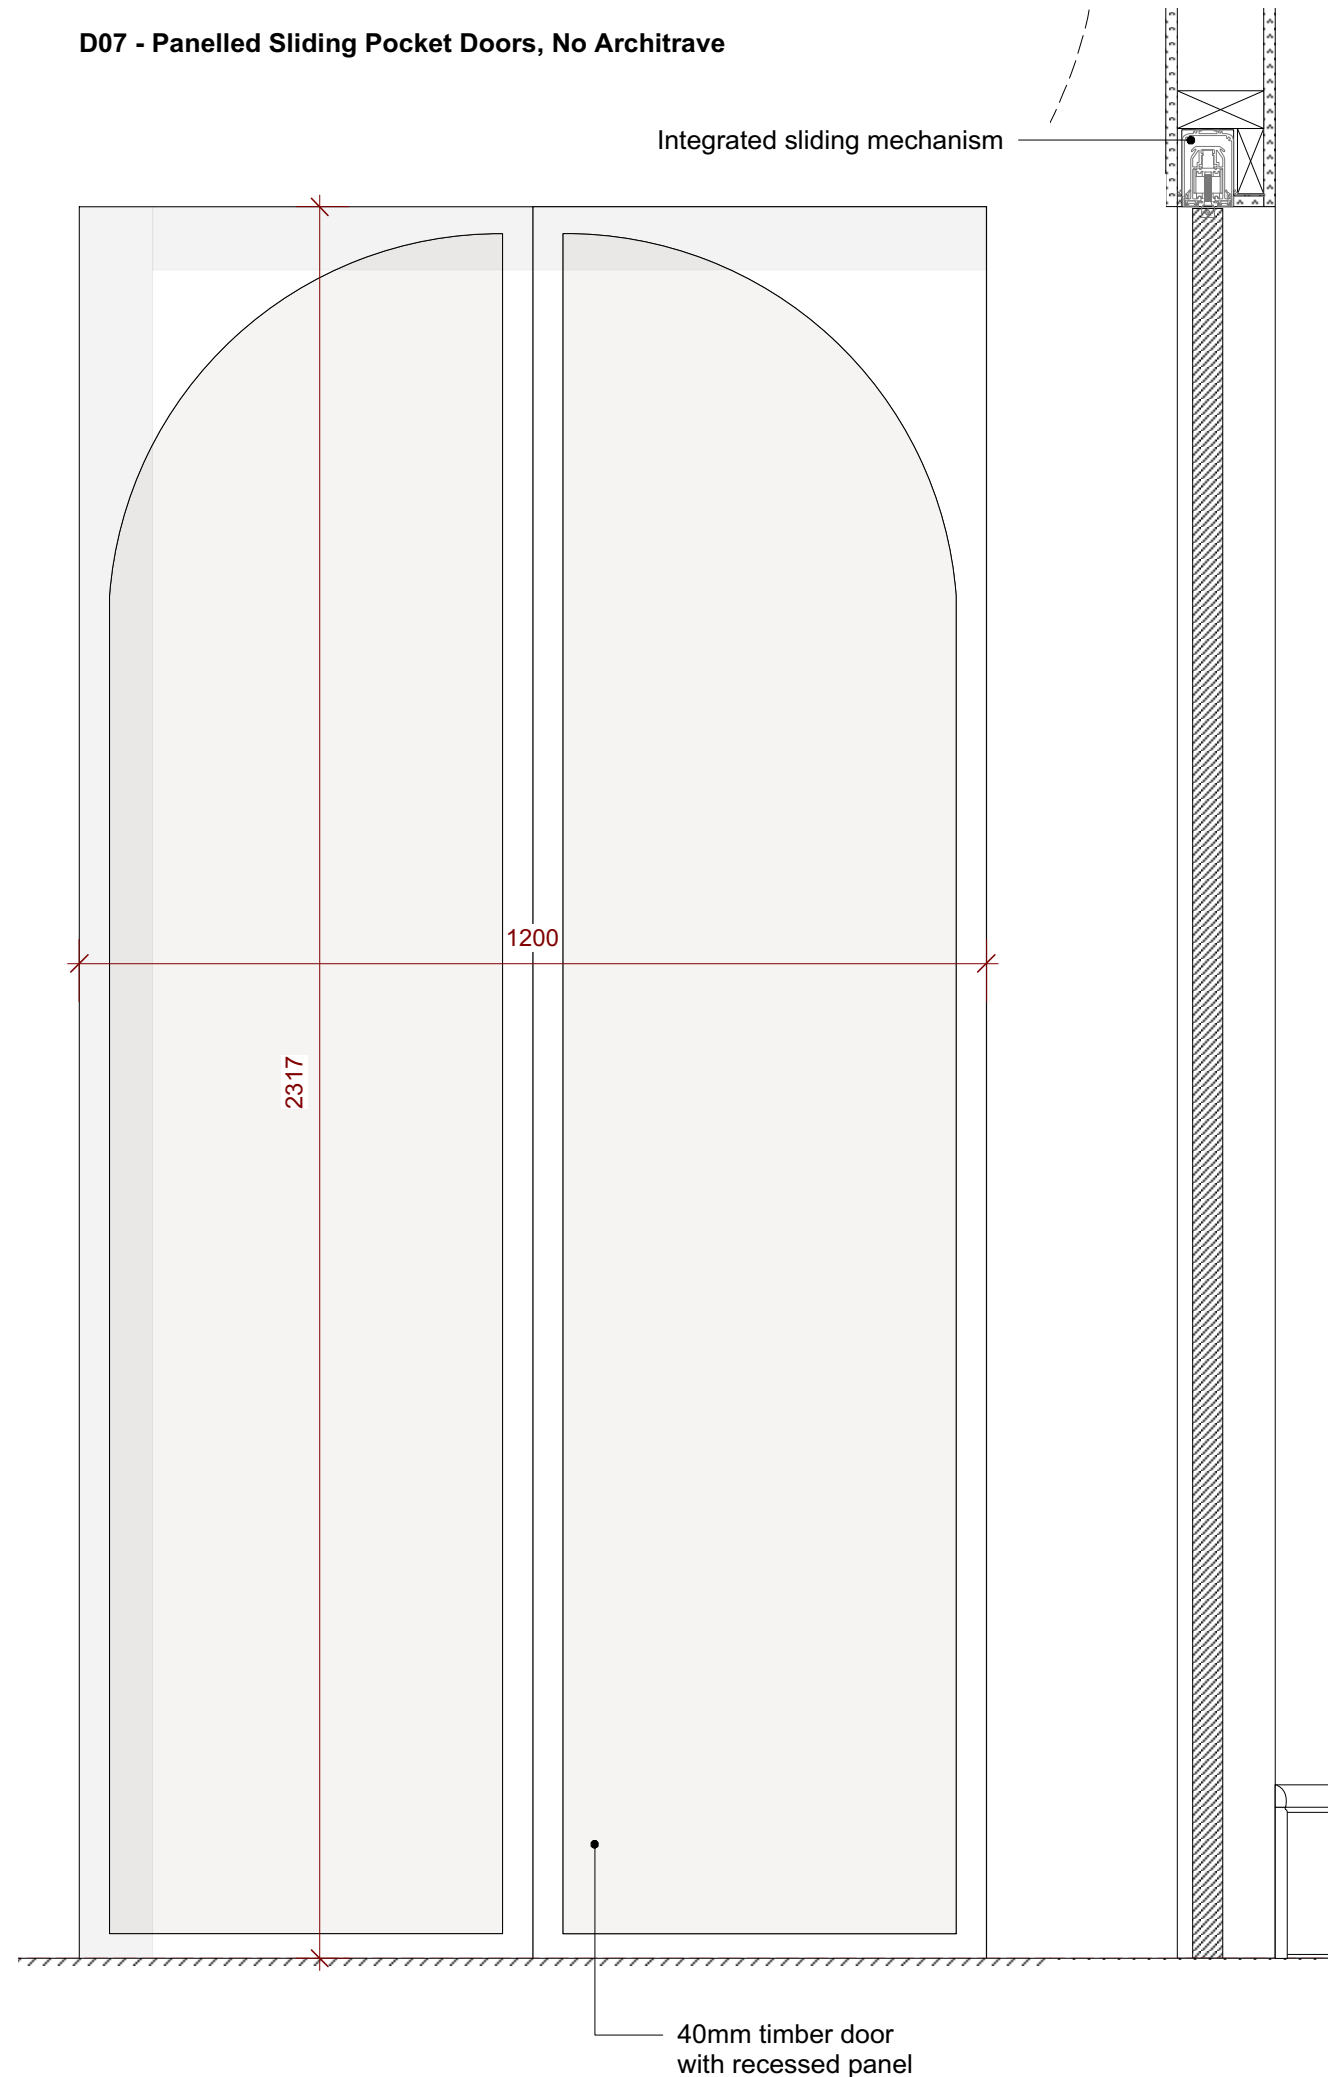

D05 - Flat Door, No Architraves
Section Elevation

D07 - Panelled Sliding Pocket Doors, No Architrave

D06 - Simple Flat Door with Architrave

D08 - Simple Panelled Door with Architrave to Match the Existing Front Door