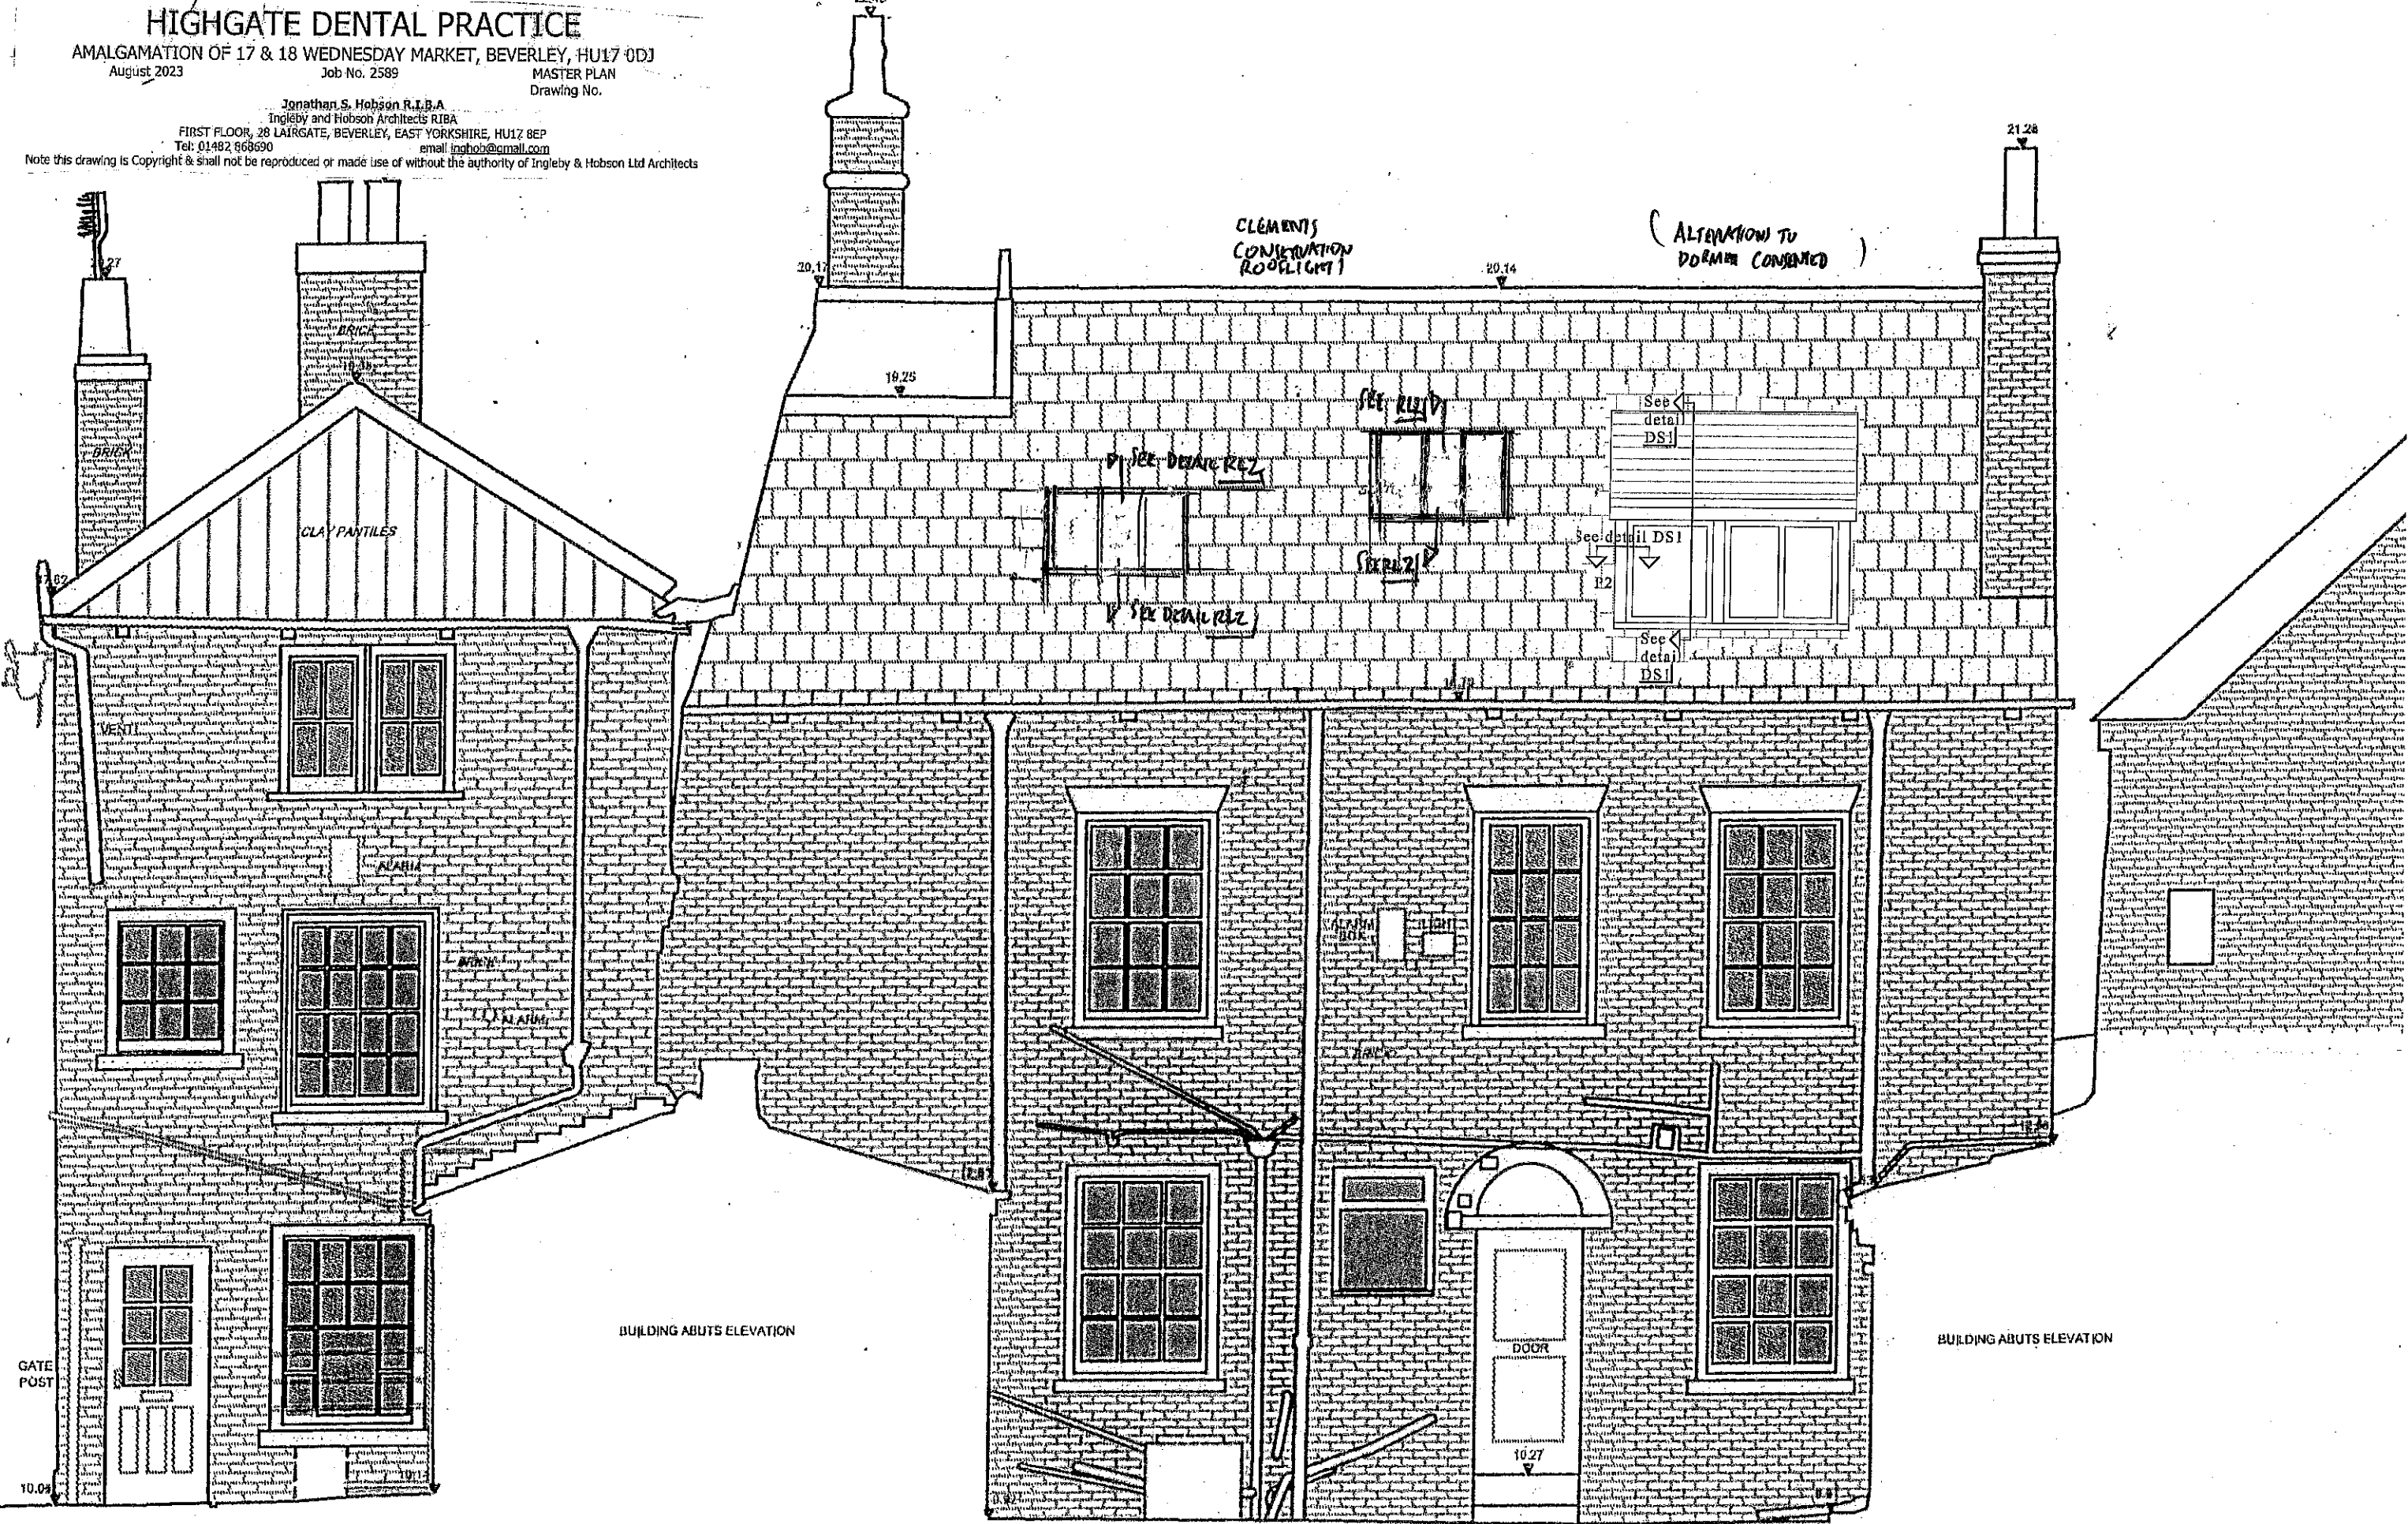

HIGHGATE DENTAL PRACTICE

AMALGAMATION OF 17 & 18 WEDNESDAY MARKET, BEVERLEY, HU17 0DJ
August 2023 Job No. 2589 MASTER PLAN Drawing No.

Jonathan S. Hobson R.I.B.A.
Ingleby and Hobson Architects RIBA

FIRST FLOOR, 28 LAIRGATE, BEVERLEY, EAST YORKSHIRE, HU17 8EP
Tel: 01482 868690 email: inghob@gmail.com

Note this drawing is Copyright & shall not be reproduced or made use of without the authority of Ingleby & Hobson Ltd Architects

SOUTH WEST ELEVATION AS PROPOSED
SCALE 1:50 @ A3

MP8