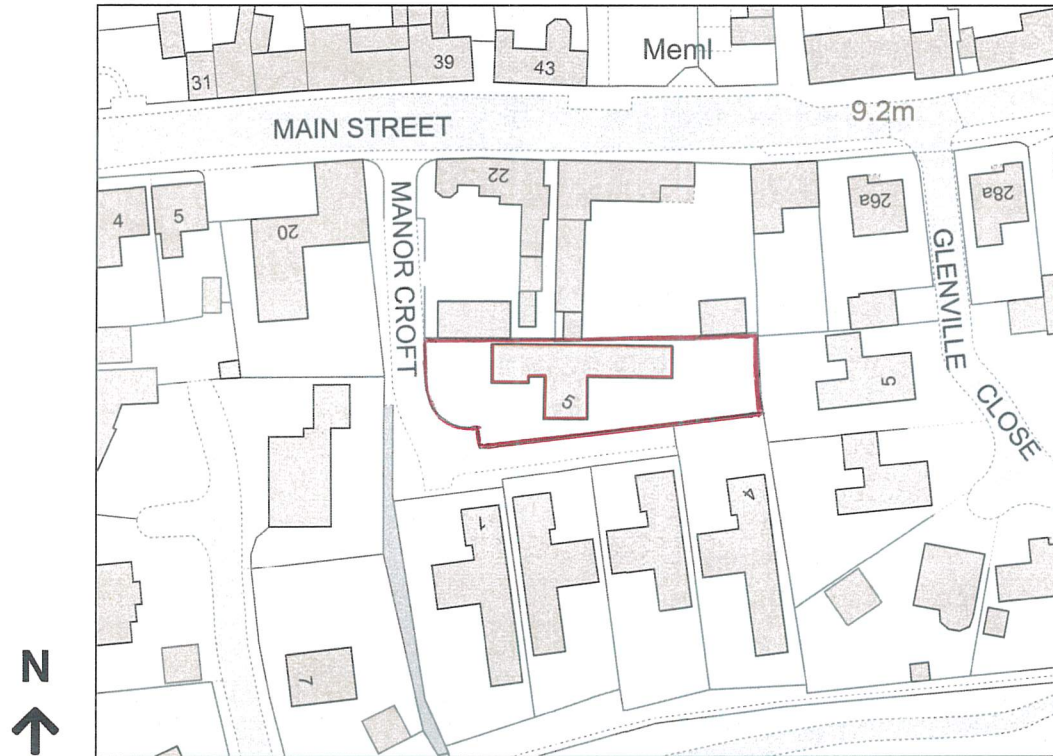

Location Plan

Site Address: 5, Manor Croft, North Frodingham, YO25 8FS

Date Produced: 27-Oct-2023

Scale: 1:1250 @A4

Planning Portal Reference: PP-12563058v1