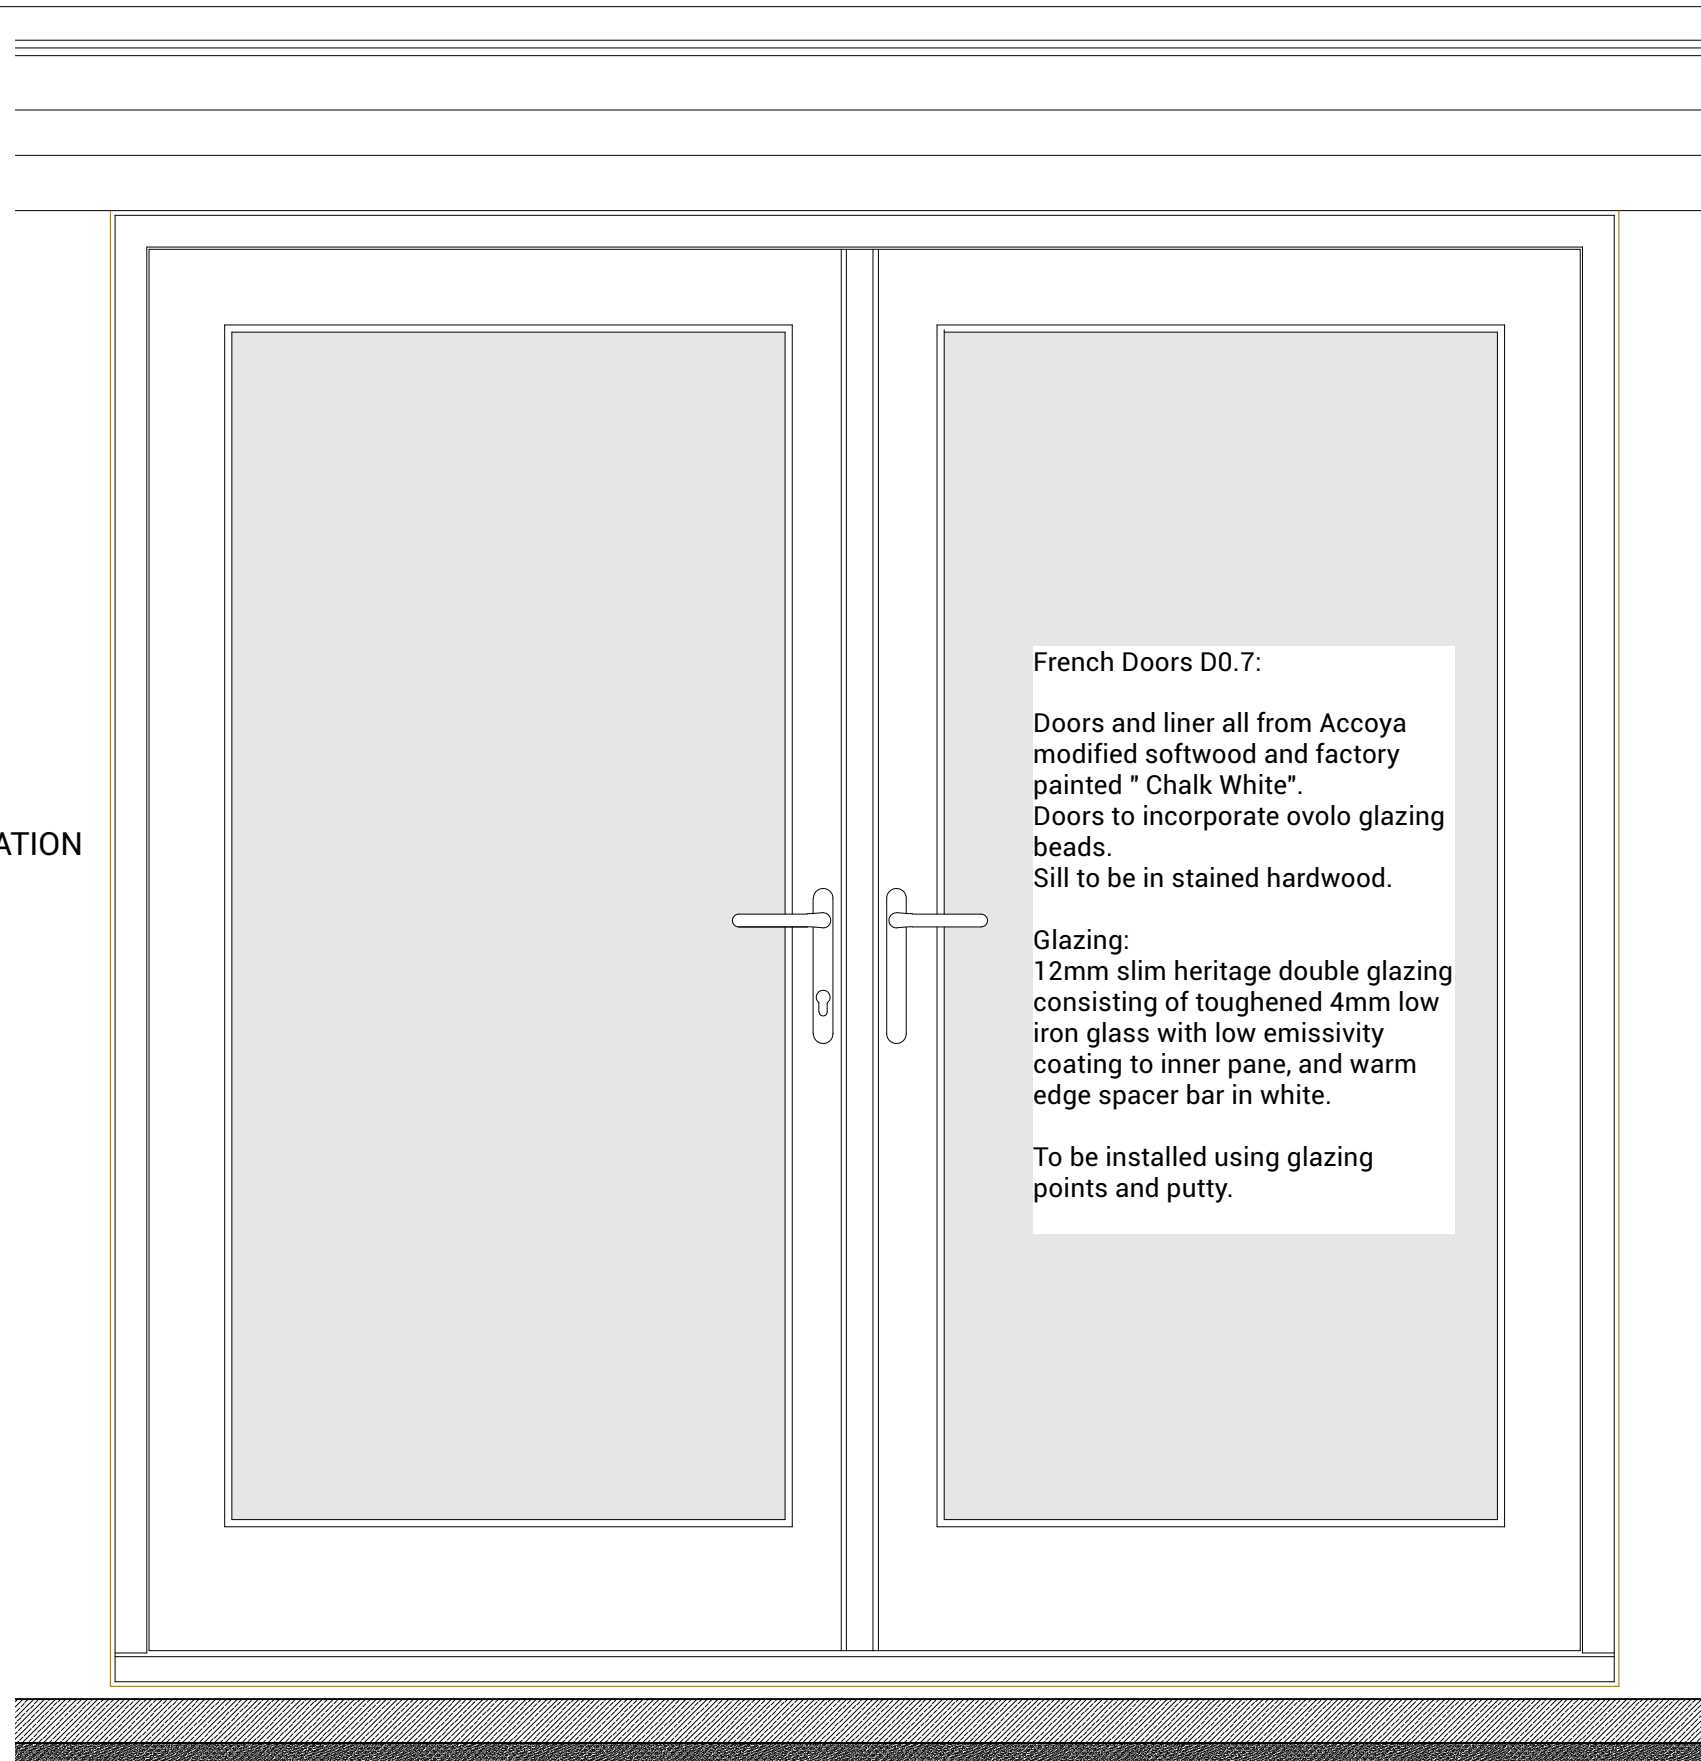

ELEVATION

TO BE READ IN CONJUNCTION WITH:  
 - DRAWING "2212\_ASH COTTAGES WINDOW & DOOR REFERENCES"  
 - DRAWING "2212\_1210 rev D ELEVATIONS PROPOSED"

Project Address  
 1-3 Ash Cottages  
 Albury Road  
 Little Hadham SG11 2DQ