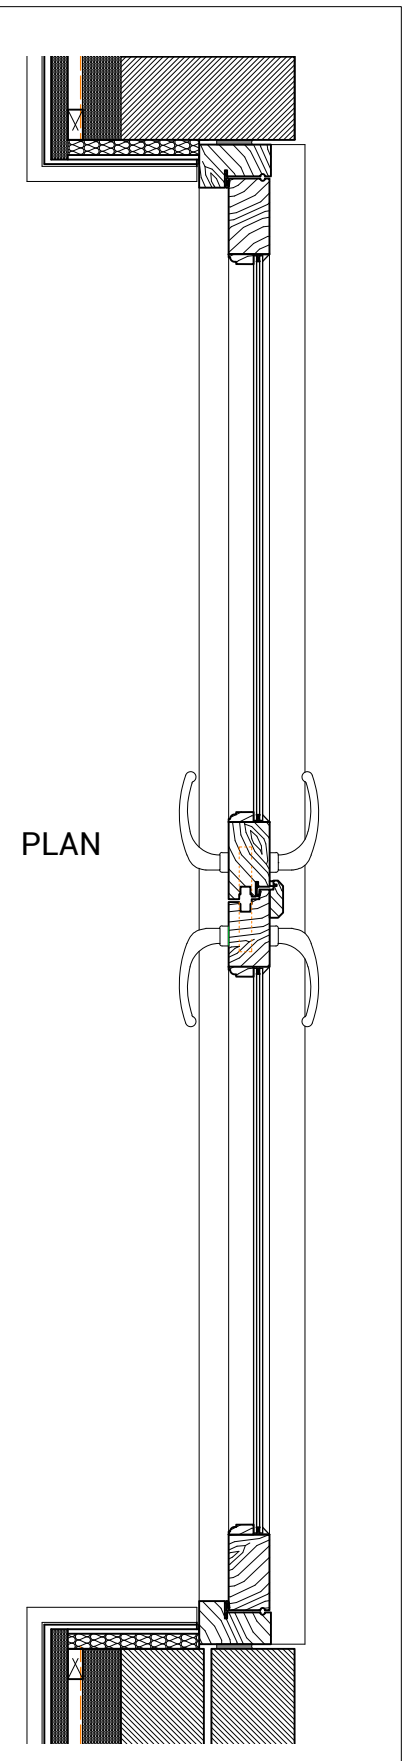

ELEVATION

TO BE READ IN CONJUNCTION WITH:  
 - DRAWING "2212\_ASH COTTAGES WINDOW & DOOR REFERENCES"  
 - DRAWING "2212\_1210 rev D ELEVATIONS PROPOSED"

Project Address  
 1-3 Ash Cottages  
 Albury Road  
 Little Hadham SG11 2DQ

Drawing Title  
 3/23/0424/LBC Condition 4  
 DETAIL: Catslide Extension  
 French Doors

Drawing No.:	2212_2502	Revision:	
Scale@A1:	5	Scale@A3:	10
Scale@A3:	10	Rev. Date:	
Drawn by:	RP	Date:	12/10/2023
Status:	DoC		