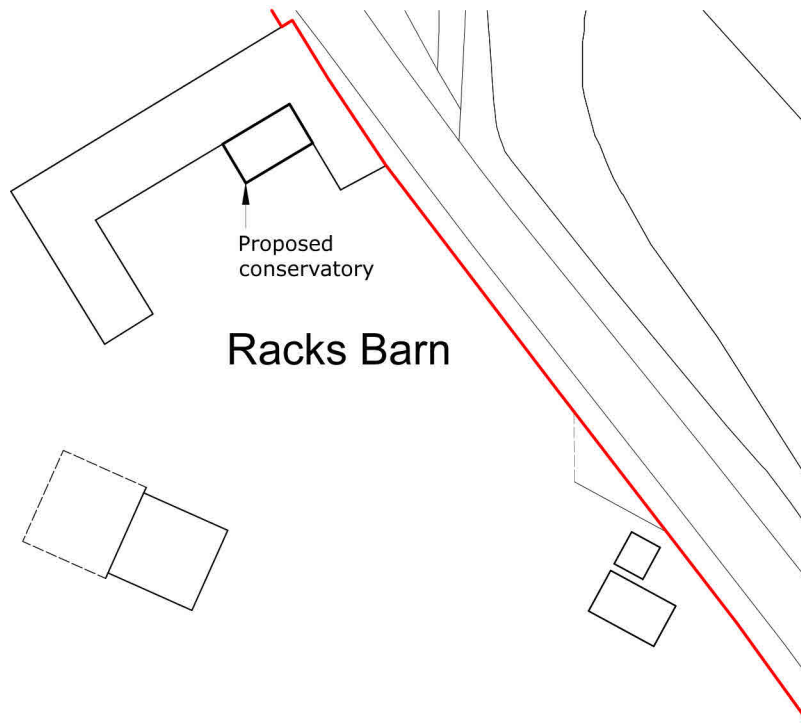

CHARTERED ARCHITECT

Site plan

Location plan

RACKS BARN, ULEY, DURSLEY GL11 5AL

Proposed conservatory extension

A4 - Drg. No. 1535/05 Rev.A

1:500; 1:1250