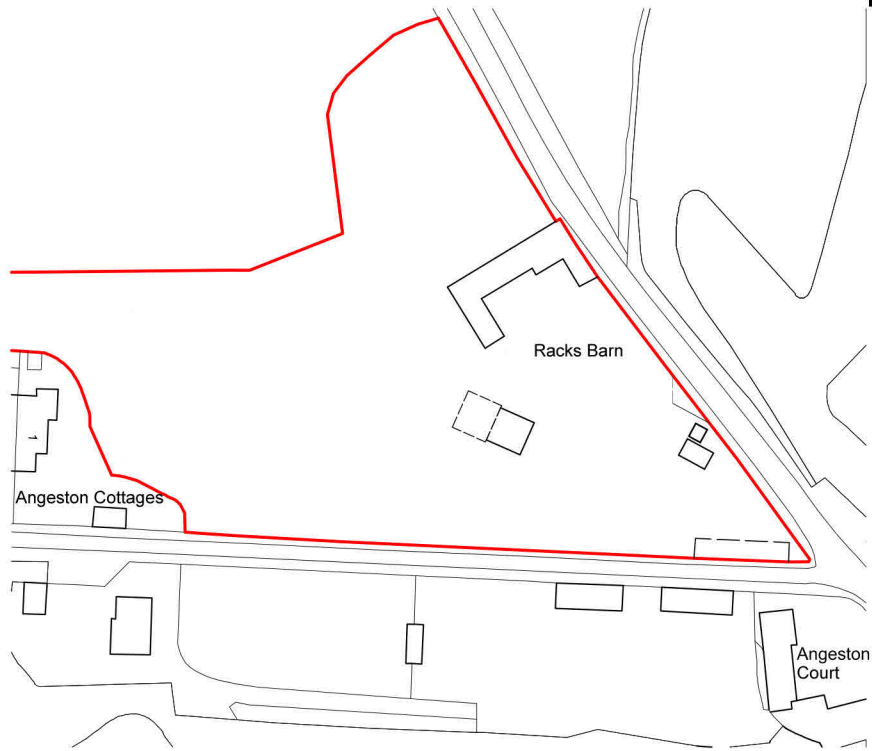

CHARTERED ARCHITECT

Site plan

Location plan

RACKS BARN, ULEY, DURSLEY GL11 5AL

Proposed conservatory extension

A4 - Drg. No. 1535/05 Rev.A

1:500; 1:1250