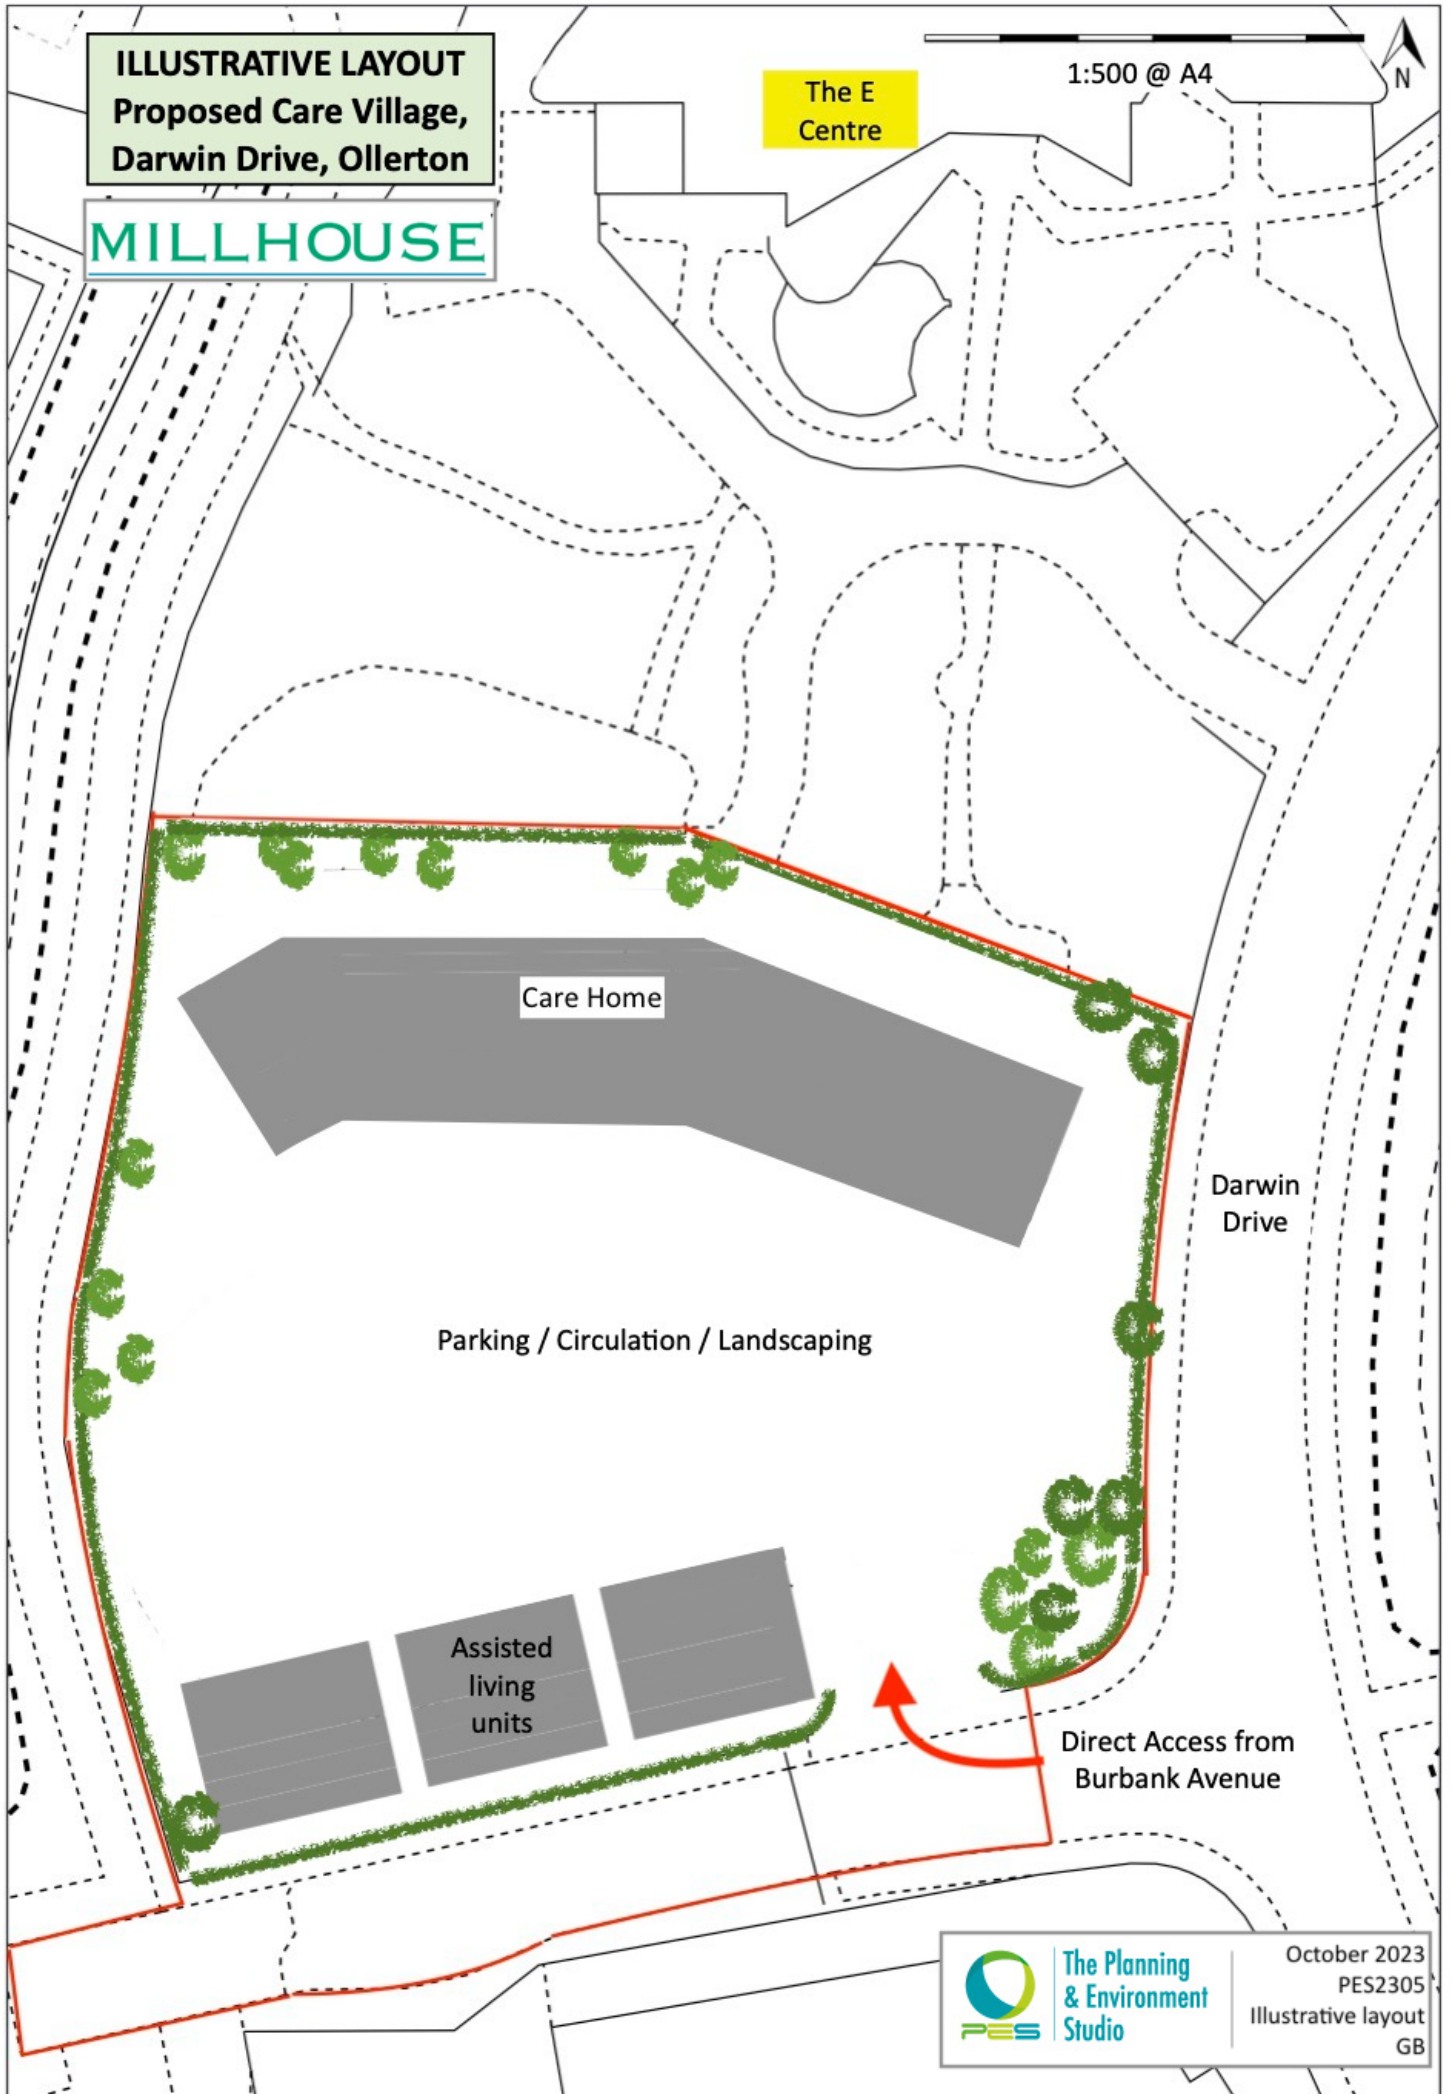

**ILLUSTRATIVE LAYOUT
Proposed Care Village,
Darwin Drive, Ollerton**

MILLHOUSE

The E
Centre

1:500 @ A4

Care Home

Parking / Circulation / Landscaping

Assisted
living
units

Darwin
Drive

Direct Access from
Burbank Avenue

The Planning
& Environment
Studio

October 2023
PES2305
Illustrative layout
GB