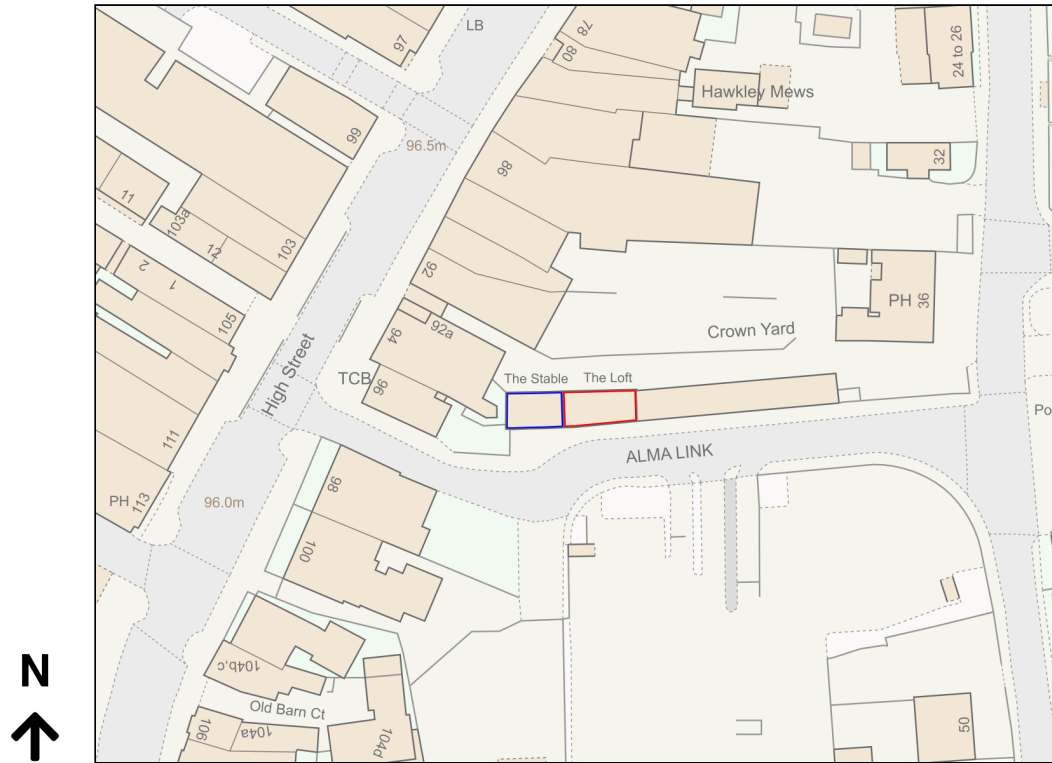

Location Plan

Site Address: Billericay Town Council, The Loft, Crown Yard, Billericay, CM12 9BX

Date Produced: 16-Nov-2023

Scale: 1:1250 @A4

Planning Portal Reference: PP-12609312v1