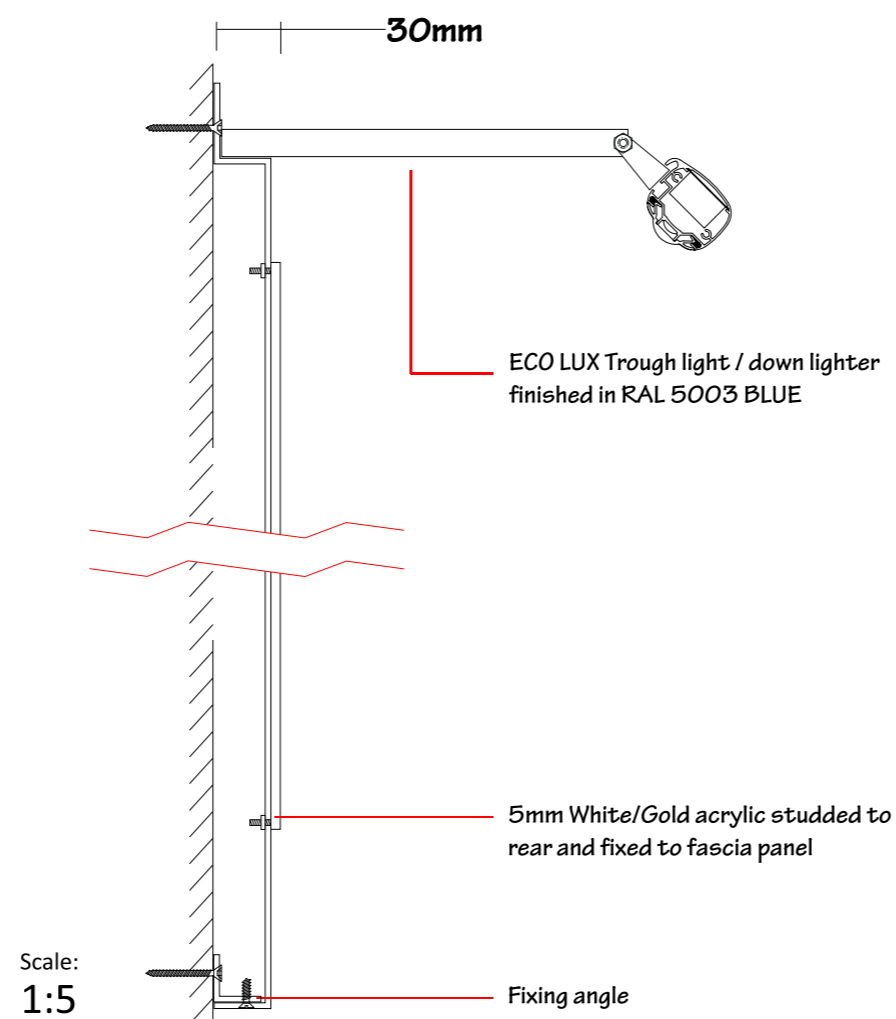

### Section through

envirosigns

www.envirosignsltd.co.uk

BILLERICAY

Billericay Dental Care  
Crown Yard  
High Street  
Billericay  
CM12 9BX

Proposed rear elevation

Drawing:  
D01

Scale:  
1:20 @ A3