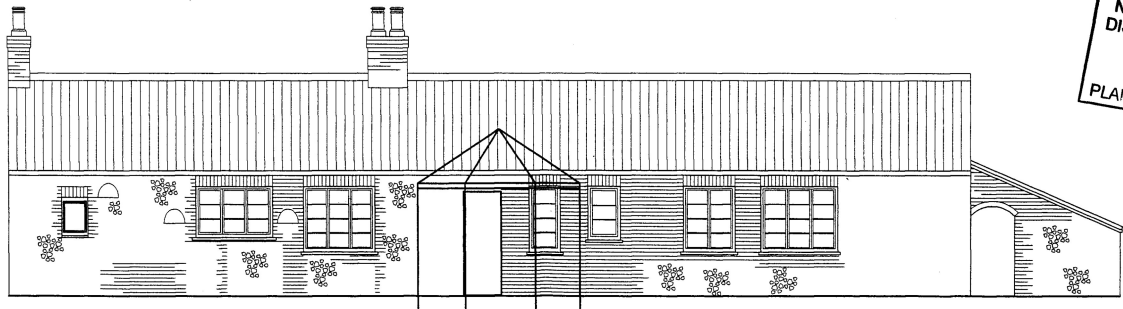

Existing Front Elevation (To Street)

Existing Rear Elevation

NORTH NORFOLK
 DISTRICT COUNCIL
 15 MAR 2011
 PLANNING DIVISION

John Evennett Associates Architects, Town Planning and Landscape Consultant
 46 Wells Road Fakenham Norfolk NR21 9AA Tel: 01328 863655 Fax: 01328 855566

Job Name / Ref.	Drwg Title	Scale	Drwg No.	Rev.
Church View Cottage, Thursford.	Existing Elevations	1:75	389/EE/01	