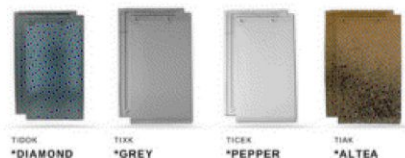

<https://southernroofingltd.co.uk/planum-clay-interlocking-low-pitch-roof-tiles-10-degrees---all-colours-6685-p.asp>

PLANUM COLOUR RANGE

TIBSK
BLACKSTONE

TIYK
GALAXY

TIPK
SLATE

TIMK
BROWN

TIBUK
BURGUNDY

TIRRK
RUSTIC RED

TIJK
JASPEE RED

TIRK
RED

*MADE TO ORDER COLOURS

This scheme is subject to Town Planning and all other necessary consents. Dimensions, areas and levels where given are approximate and subject to site survey. All dimensions are to be checked on site.