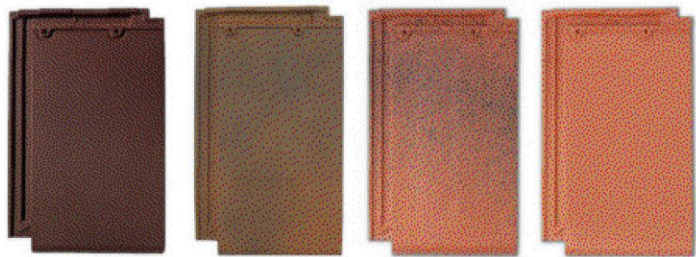

PLANUM

Description

The Planum low pitch roof tile is an interlocking clay roof tile, ideal for low pitch roofs of 10 degrees minimum.

Low Pitch Roof Tiles - From 10 Degrees Minimum

Planum roof tiles can be used on roof pitches as low as 10° degrees. Thanks to innovative design and highly engineered manufacturing process at the Spanish factory, they are superior to roof slates, shingles, plain and concrete tiles when it comes to shallow pitch roofs. As one of the leading low pitch roof tiles on the market the tile comes in a range of twelve great colours and range of accessories.

<https://southernroofingltd.co.uk/planum-clay-interlocking-low-pitch-roof-tiles-10-degrees---all-colours-6685-p.asp>

PLANUM COLOUR RANGE

TIBSK
BLACKSTONE

TIYK
GALAXY

TIPK
SLATE

TIMK
BROWN

TIBUK
BURGUNDY

TIRRK
RUSTIC RED

TIJK
JASPEE RED

TIRK
RED

*MADE TO ORDER COLOURS

This scheme is subject to Town Planning and all other necessary consents. Dimensions, areas and levels where given are approximate and subject to site survey. All dimensions are to be checked on site.