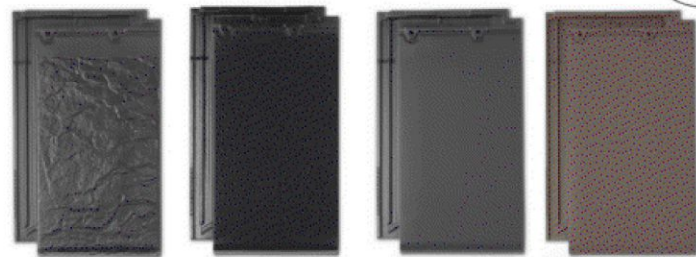

PLANUM

Description

The Planum low pitch roof tile is an interlocking clay roof tile, ideal for low pitch roofs of 10 degrees minimum.

Low Pitch Roof Tiles - From 10 Degrees Minimum

Planum roof tiles can be used on roof pitches as low as 10° degrees. Thanks to innovative design and highly engineered manufacturing process at the Spanish factory, they are superior to roof slates, shingles, plain and concrete tiles when it comes to shallow pitch roofs. As one of the leading low pitch roof tiles on the market the tile comes in a range of twelve great colours and range of accessories.

<https://southernroofingltd.co.uk/planum-clay-interlocking-low-pitch-roof-tiles-10-degrees---all-colours-6685-p.asp>

PLANUM COLOUR RANGE

TIBSK
BLACKSTONE

TIYK
GALAXY

TIPK
SLATE

TIMK
BROWN

TIBUK
BURGUNDY

TIRRK
RUSTIC RED

TIJK
JASPEE RED

TIRK
RED

*MADE TO ORDER COLOURS

This scheme is subject to Town Planning and all other necessary consents. Dimensions, areas and levels where given are approximate and subject to site survey. All dimensions are to be checked on site.