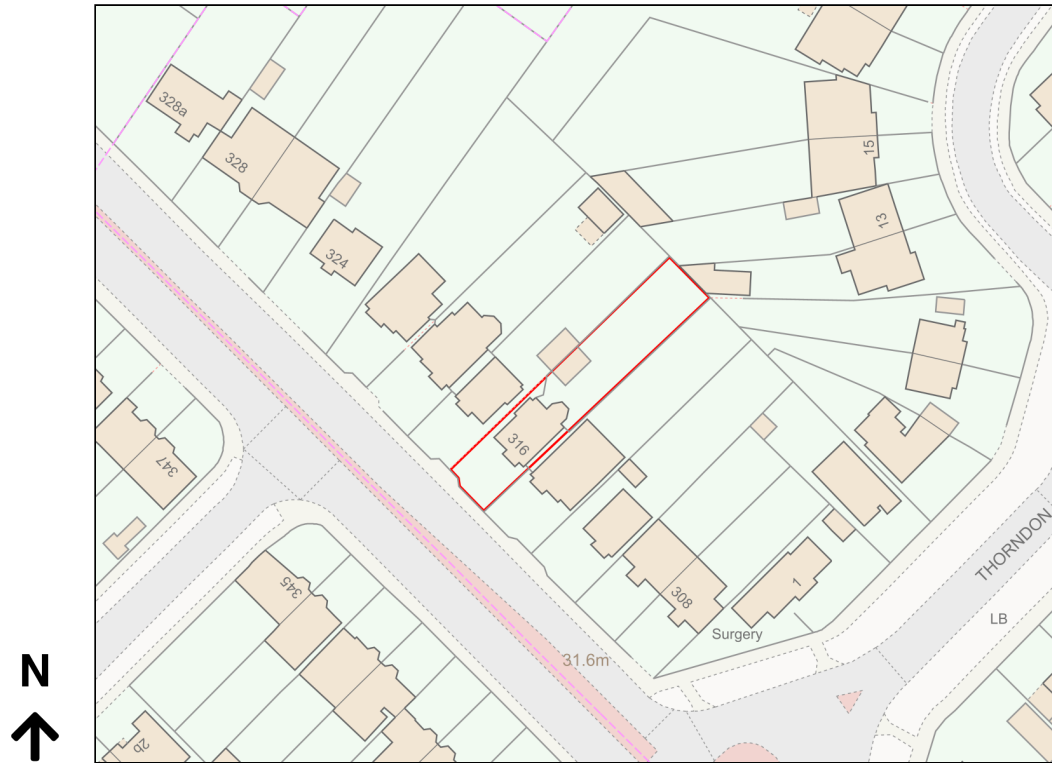

Location Plan

Site Address: 316, Kingston Road, Ewell, KT19 0SU

Date Produced: 10-Oct-2023

Scale: 1:1250 @A4

Planning Portal Reference: PP-12521093v1