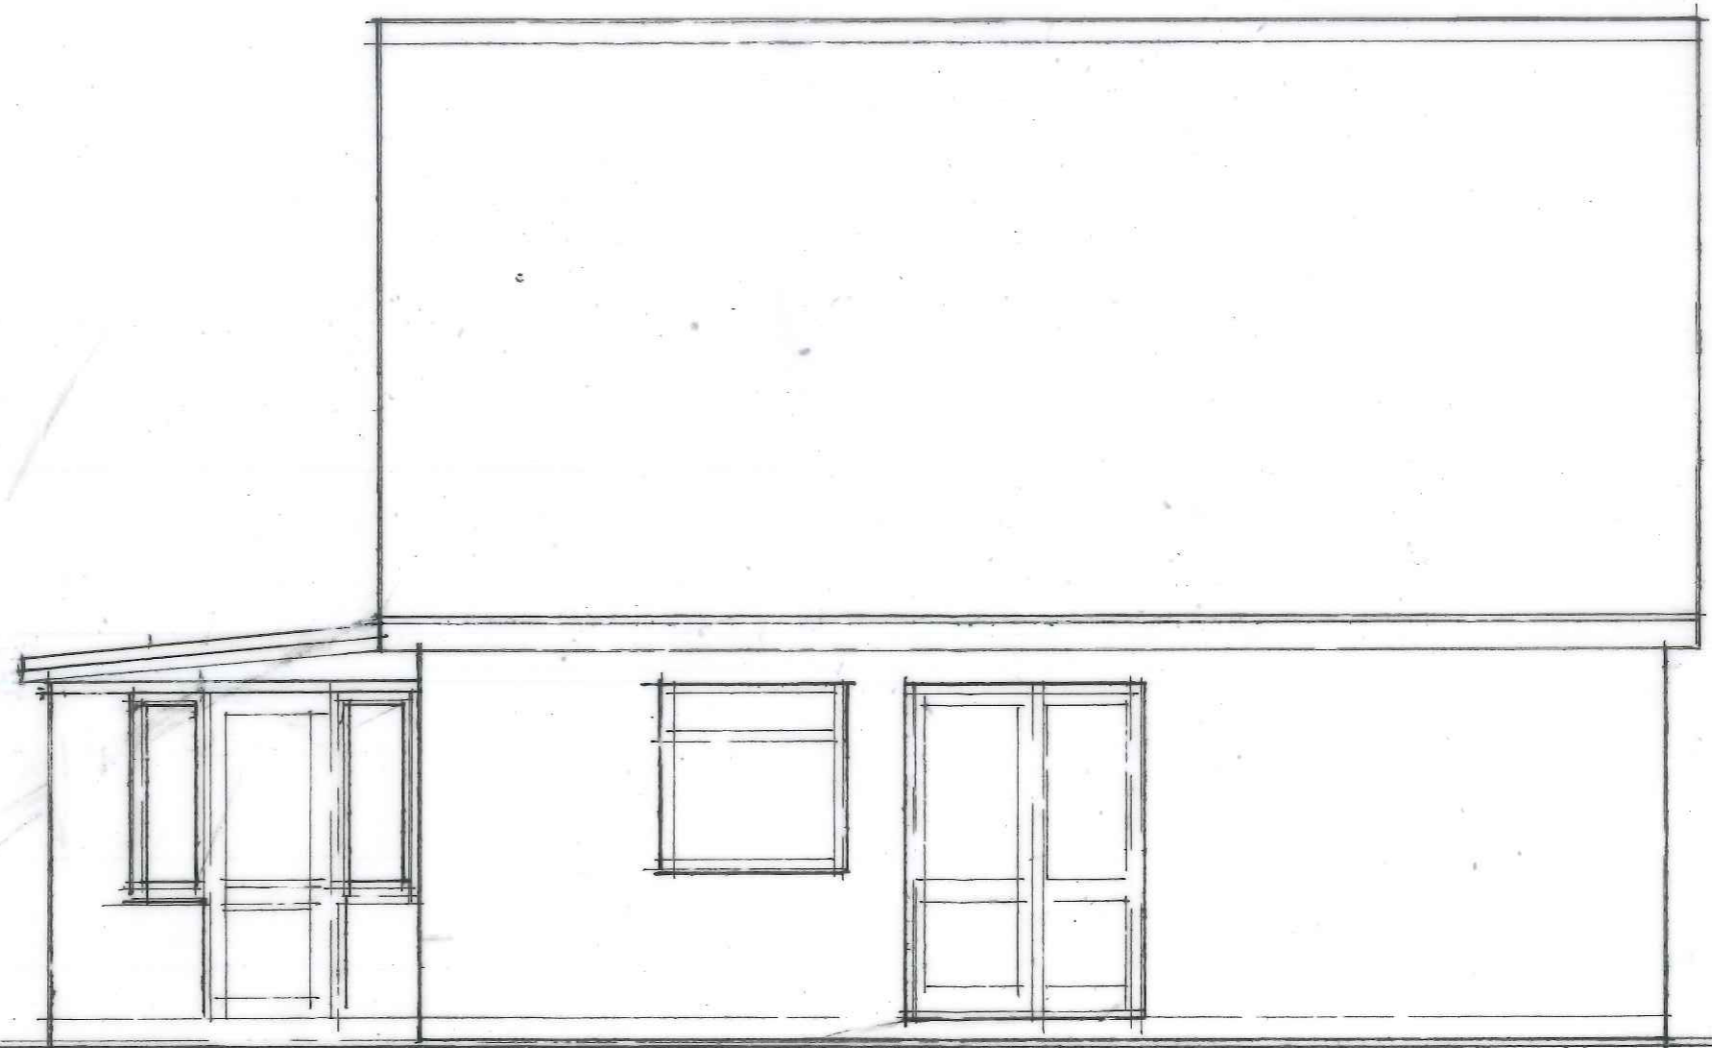

Proposed extension and alterations at Wynsmore,  
Easton Way, Cawston, Norwich, NR10 4HF

Drawing Title:

Side elevation (West) existing

Scale: 1:50 @ A3 Drawn by: JH

Date: 01.11.2023 Checked by:

Drawing Number: 1199-08

SIDE ELEVATION