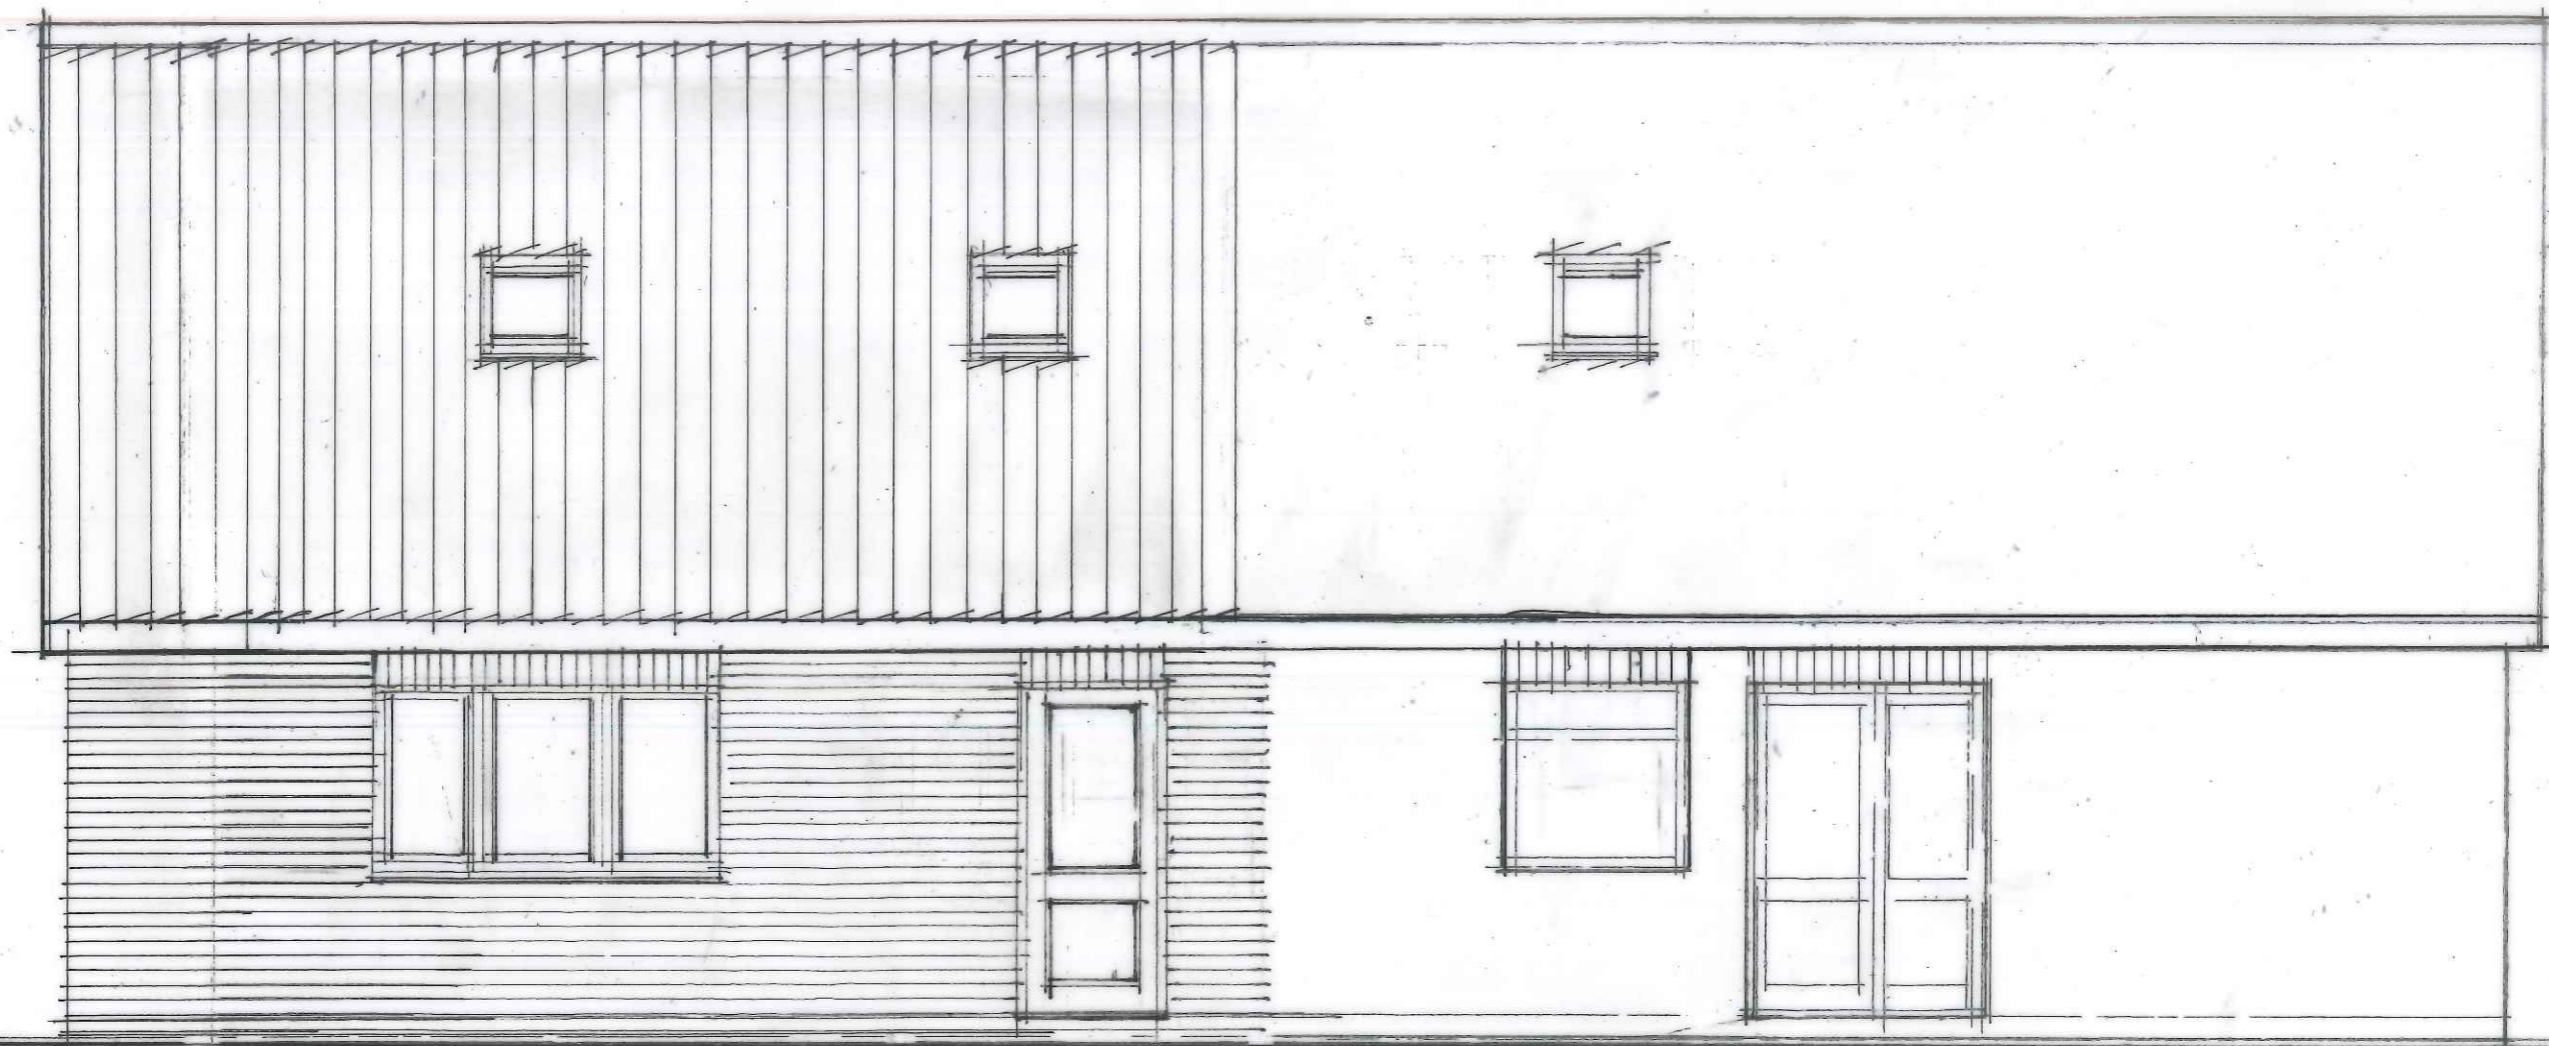

Proposed extension and alterations at Wynsmore,
Easton Way, Cawston, Norwich, NR10 4HF

Drawing Title:

Side elevation (West) proposed

Scale: 1:50 @ A3

Drawn by: JH

Date: 01.11.2023

Checked by:

Drawing Number: 1199-16 *A B.*

*RNA - NOV 2023 - LAYOUT CHANGES
REV B 13.11.23 Extension length increase*

SIDE ELEVATION