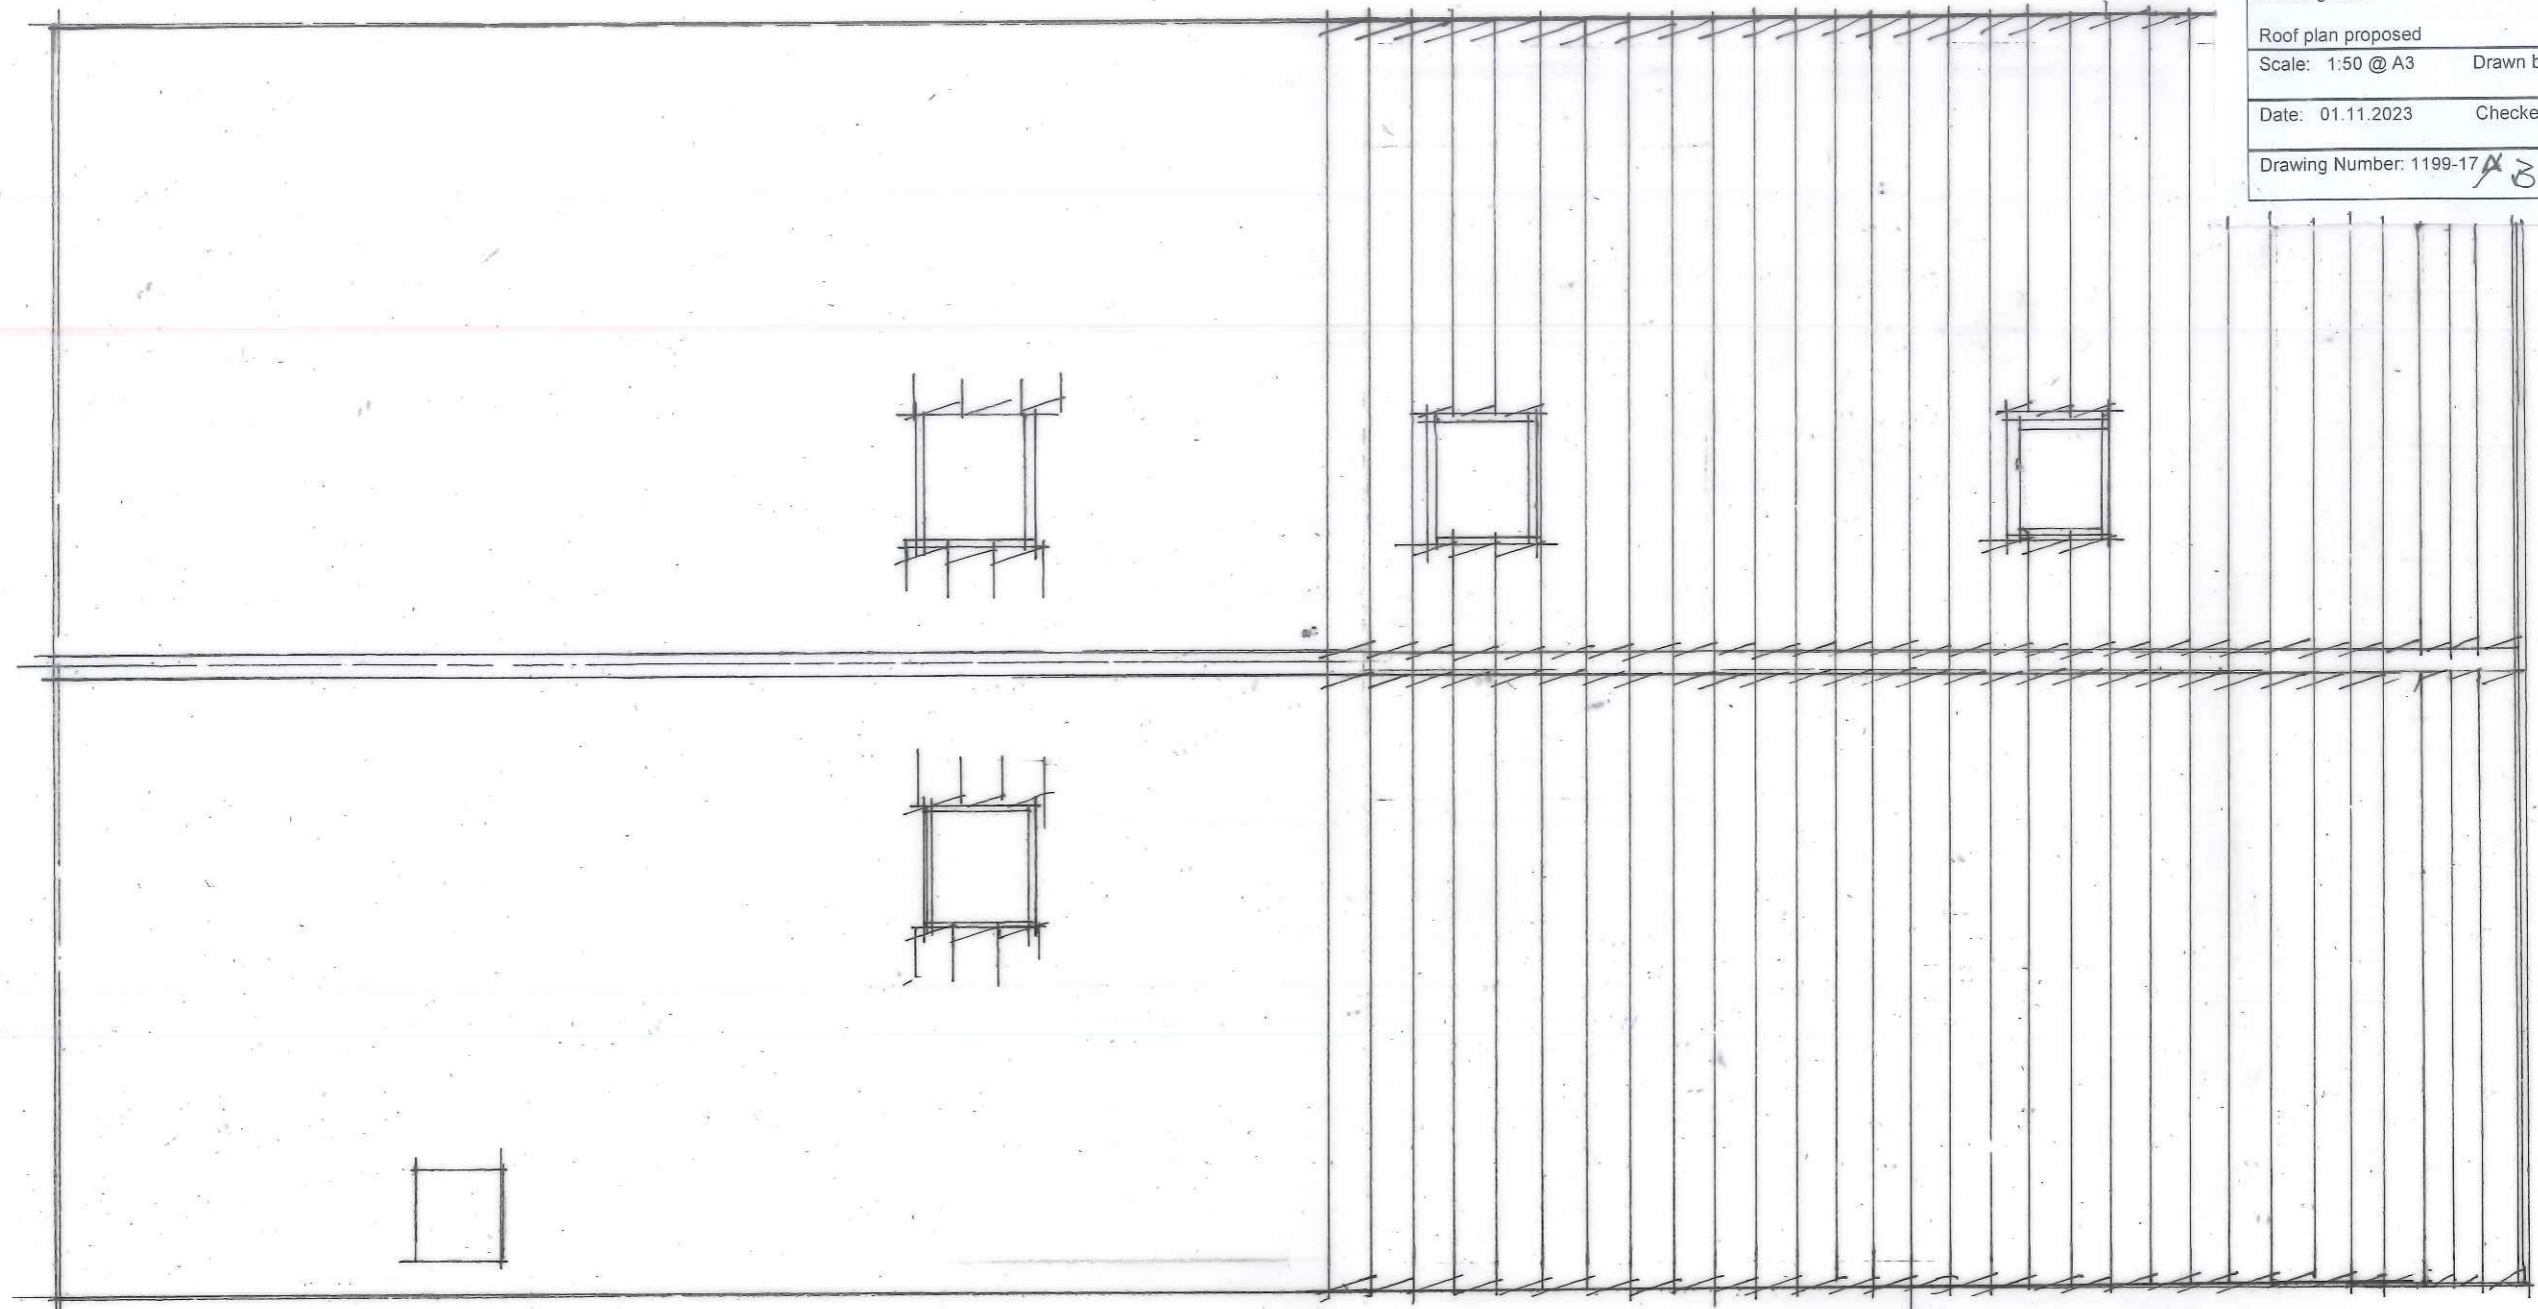

Client:

Mr. & Mrs. Middleton

Project Title:

Proposed extension and alterations at Wynsmore,
Easton Way, Cawston, Norwich, NR10 4HF

Drawing Title:

Roof plan proposed

Scale: 1:50 @ A3 Drawn by: JH

Date: 01.11.2023 Checked by:

Drawing Number: 1199-17 *A3*

ROOF PLAN