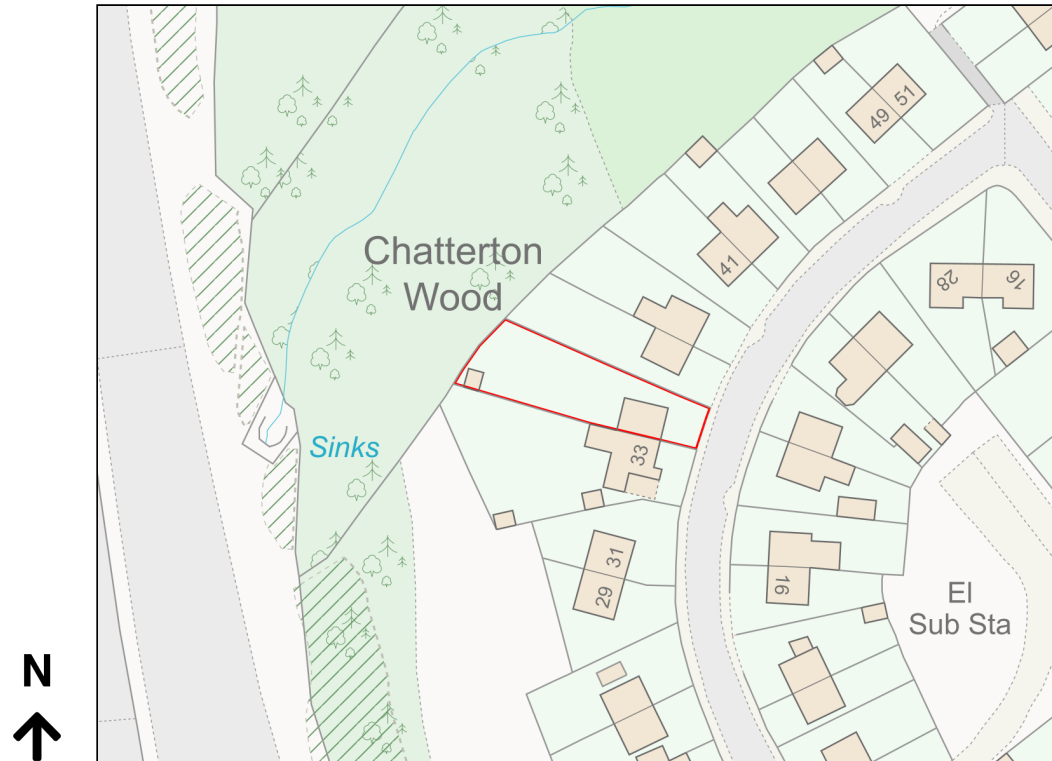

# Location Plan

Site Address: 35, Oaklands Road, Edenfield, Bury, BL0 0LR

Date Produced: 06-Nov-2023

Scale: 1:1250 @A4

Planning Portal Reference: PP-12583542v1