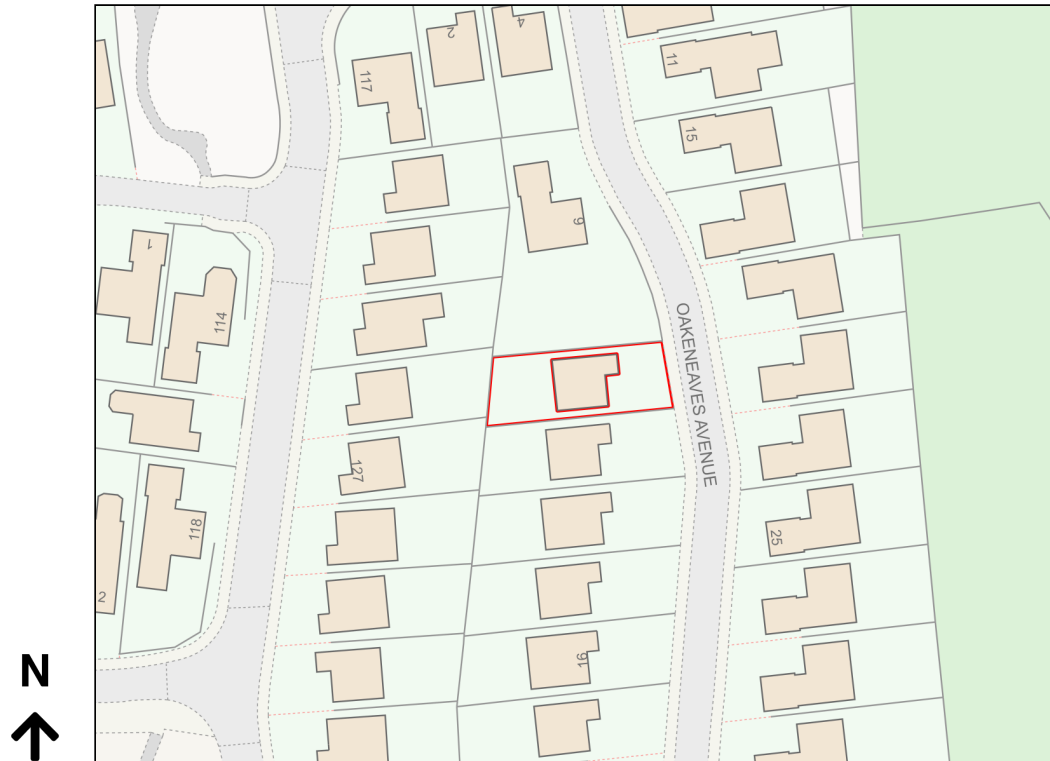

Location Plan

Site Address: 8, Oakeneaves Avenue, Reedsholme, Rossendale, BB4 8FT

Date Produced: 30-Oct-2023

Scale: 1:1250 @A4

Planning Portal Reference: PP-12564597v1