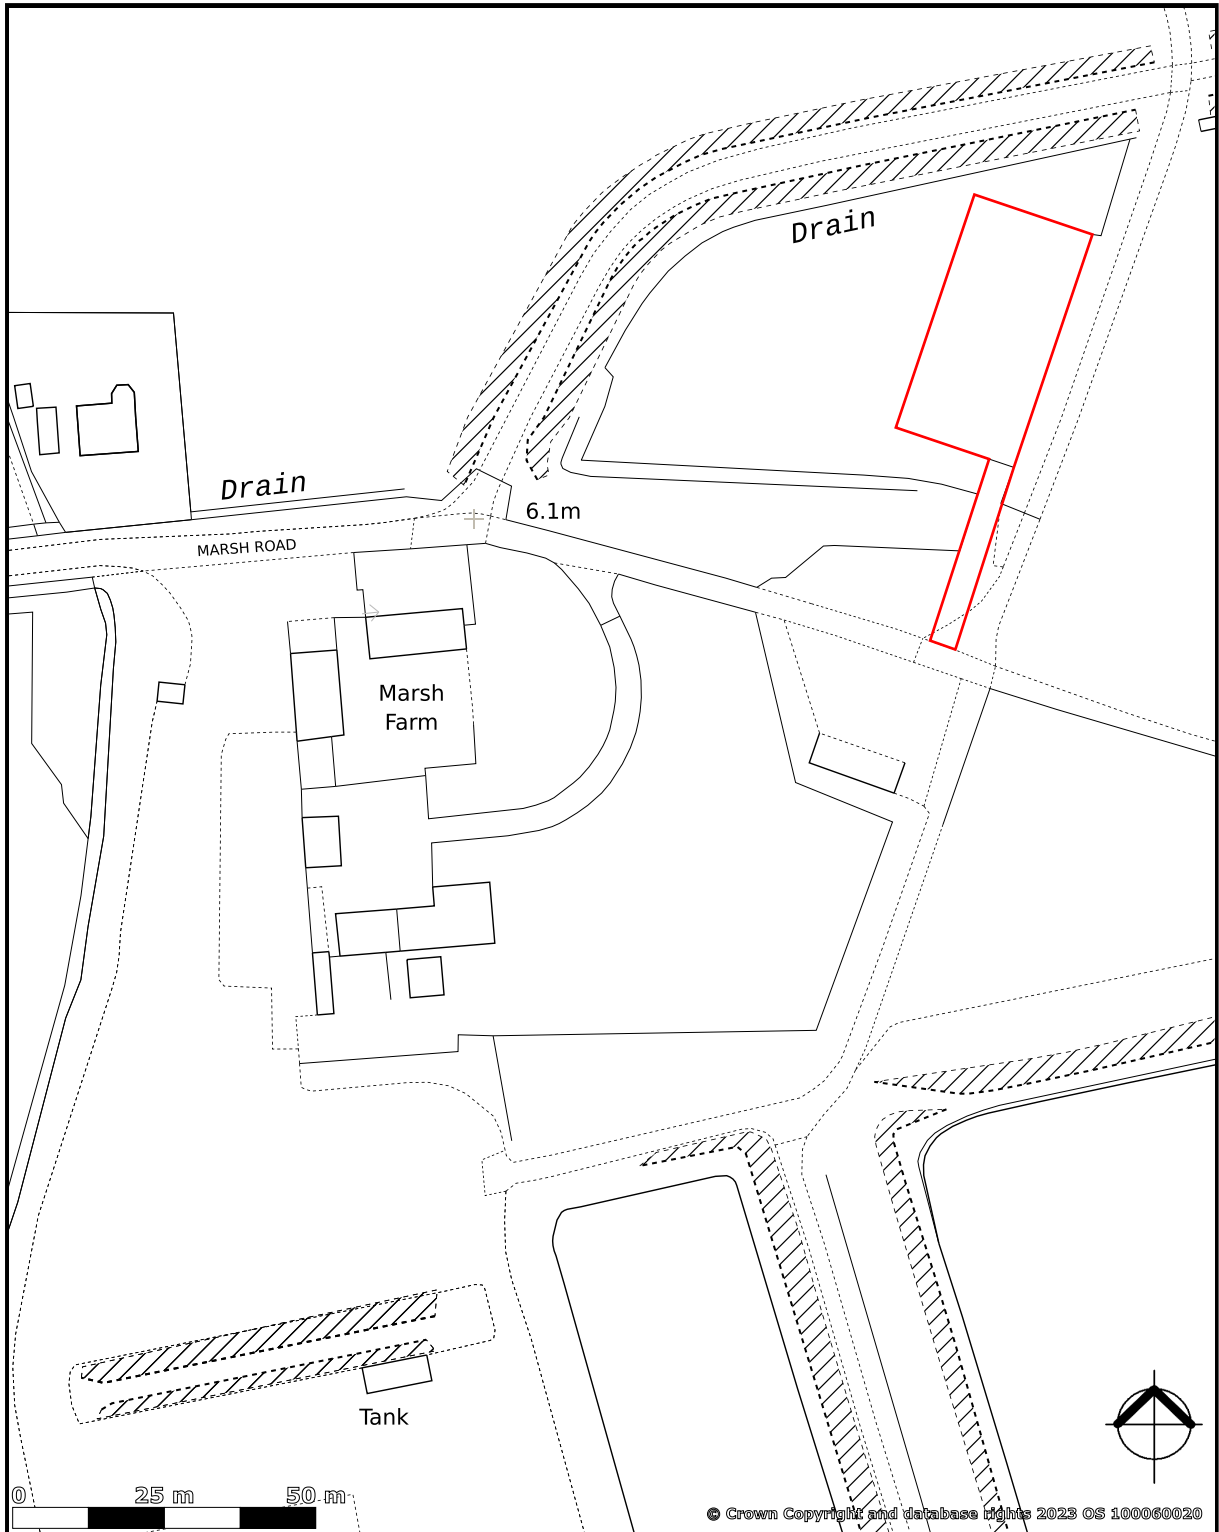

WIGNALLS

Chartered Surveyors, Planning
Consultants & Land Agents

created on **edo**zo

Plotted Scale - 1:1,250

Marsh Farm, Marsh Road, Hesketh Bank, Preston, PR4 6XT

This map is published for convenience of identification only and although believed to be correct, is not guaranteed and it does not form any part of any contract