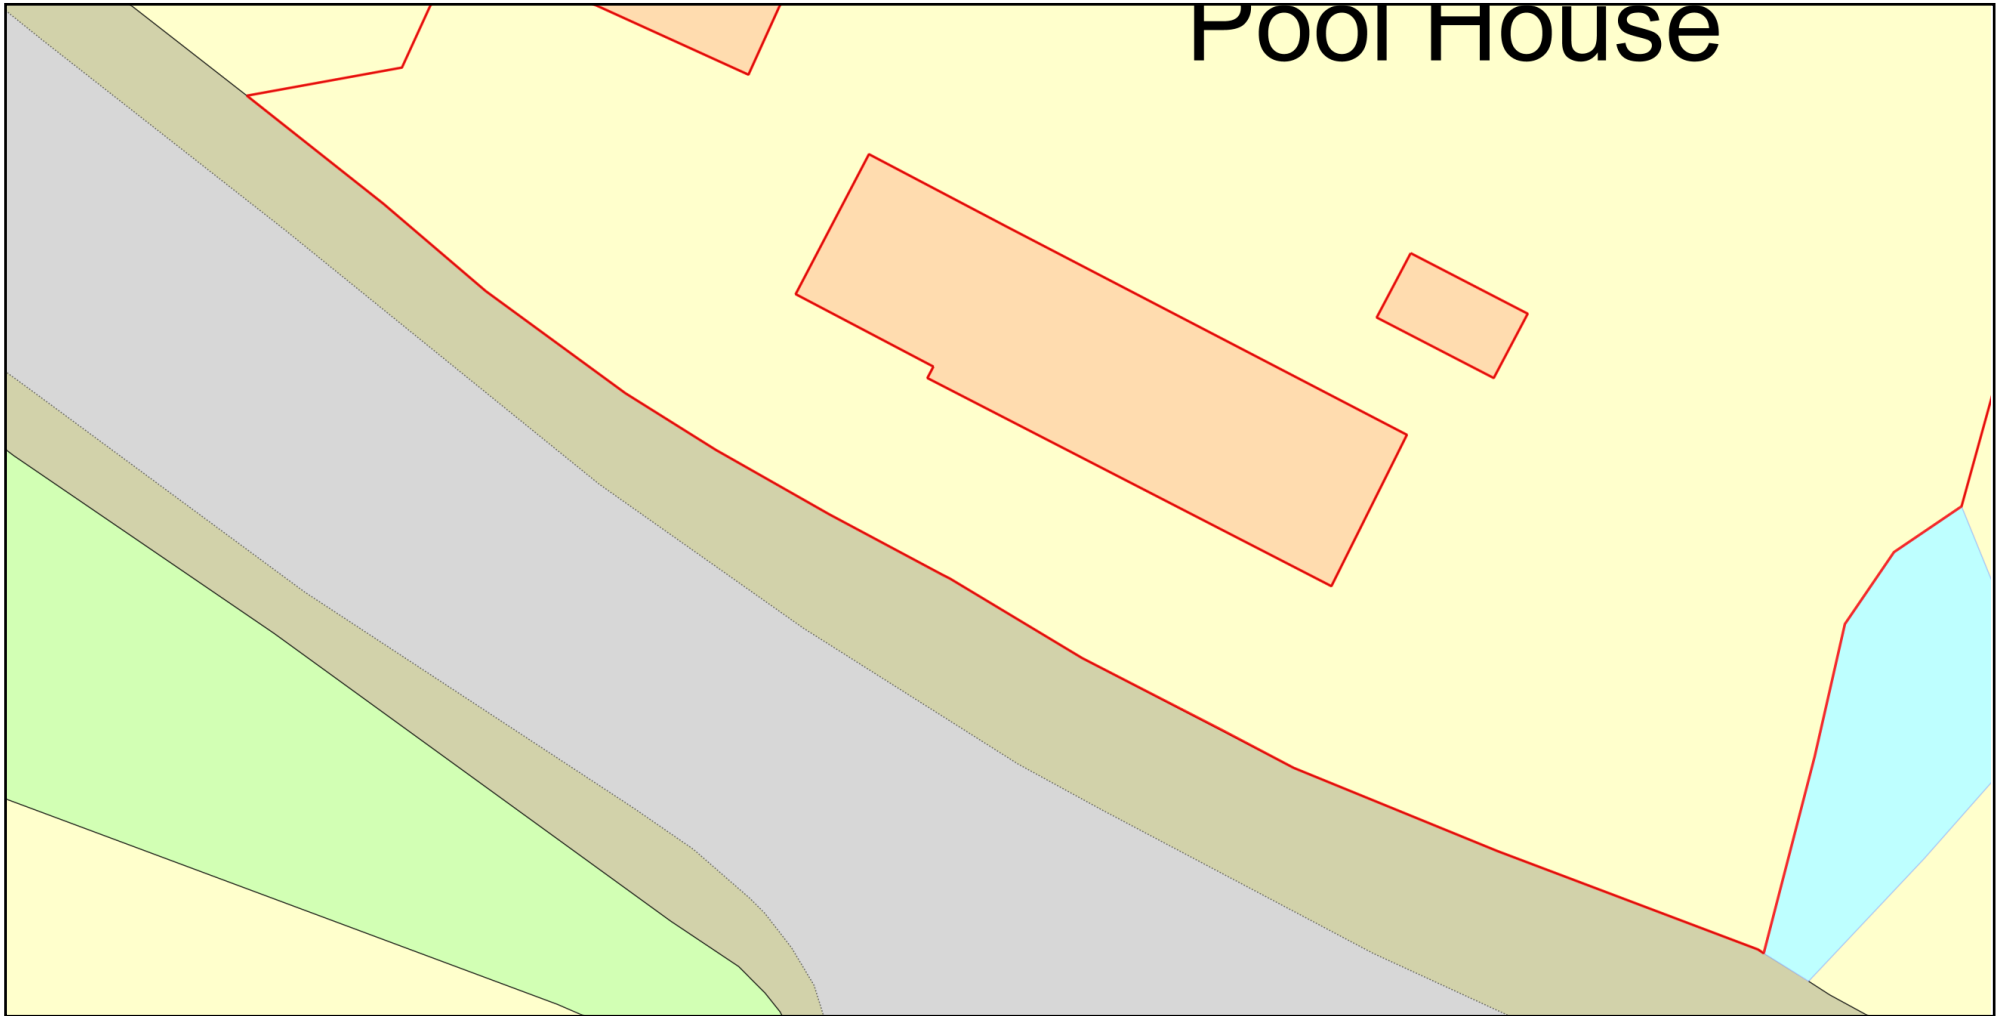

The Pool Cottage

POOL HOUSE

Plan Produced for: Kelly Eaton

Date Produced: 30 Dec 2021

Plan Reference Number: TQRQM21364095420765

Scale: 1:200 @ A4

© Crown copyright and database rights 2021 OS 100042766