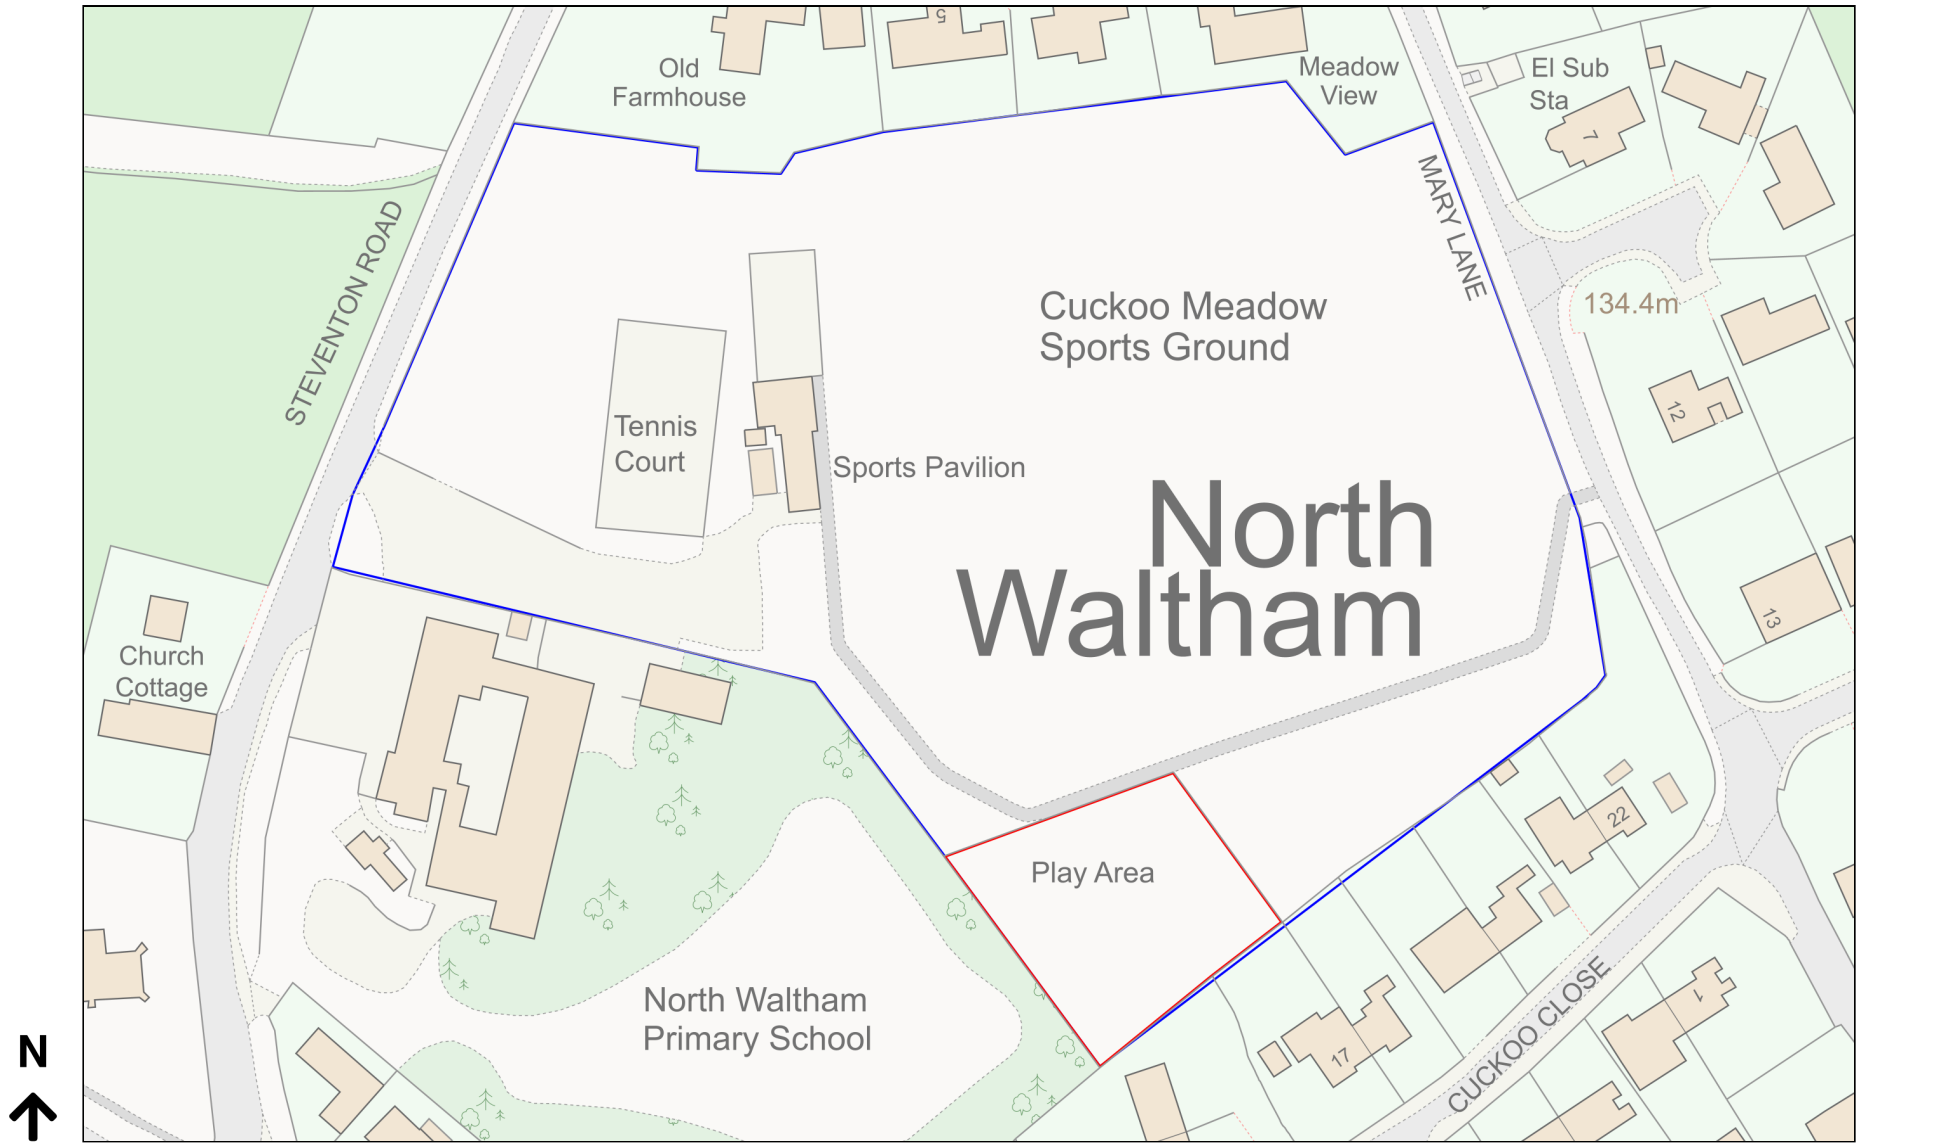

Location Plan

Site Address: Easting: 456229 Northing: 146486

Date Produced: 15-Nov-2023

Scale: 1:1250 @A4

Planning Portal Reference: PP-12573950v1