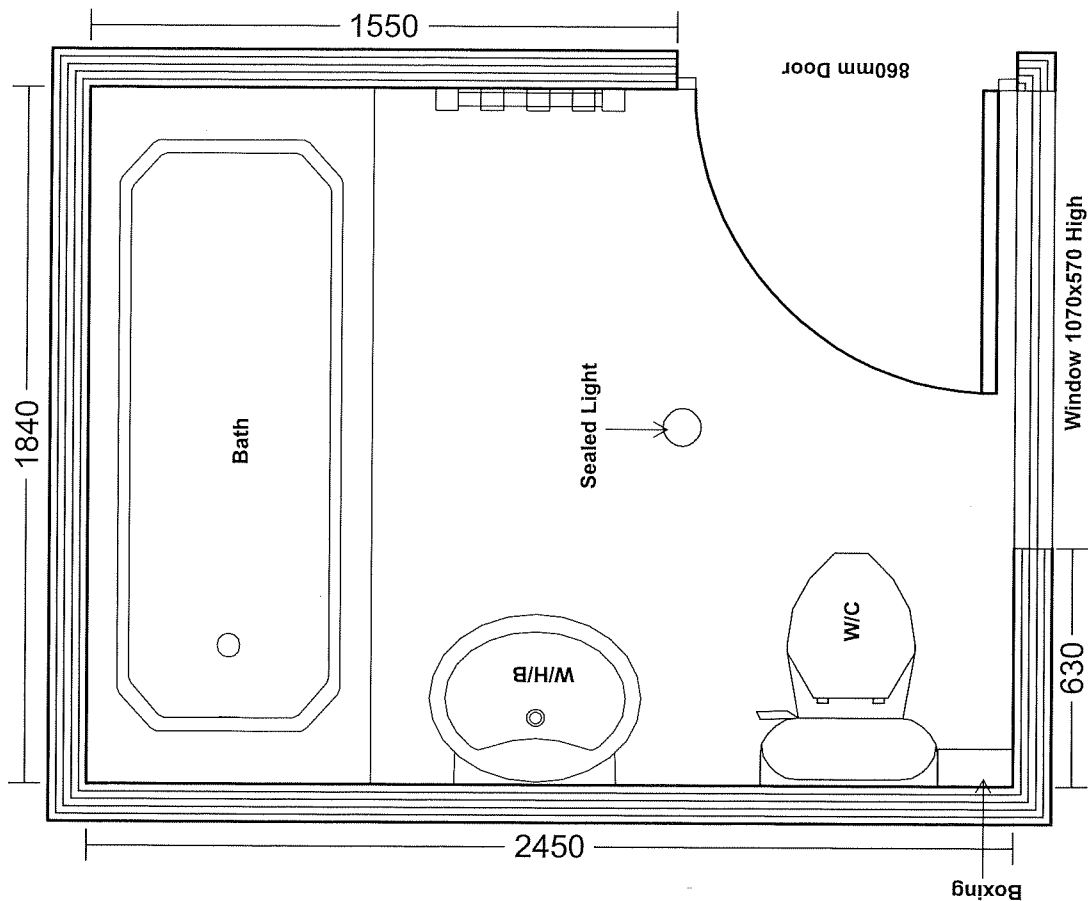

North ↙

rawing Type: Existing	Property Type:	Floor Type: Wood	Ceiling Height: 2240mm	Scale: 1:20	Drawn By: PS
Client: East Devon Council	Site address: Weycott Manor	Impey Showers Ltd Conquest Business Park Ilton, Somerset, TA19 9EA Tel: 01460 256060, Fax: 01460 256800			