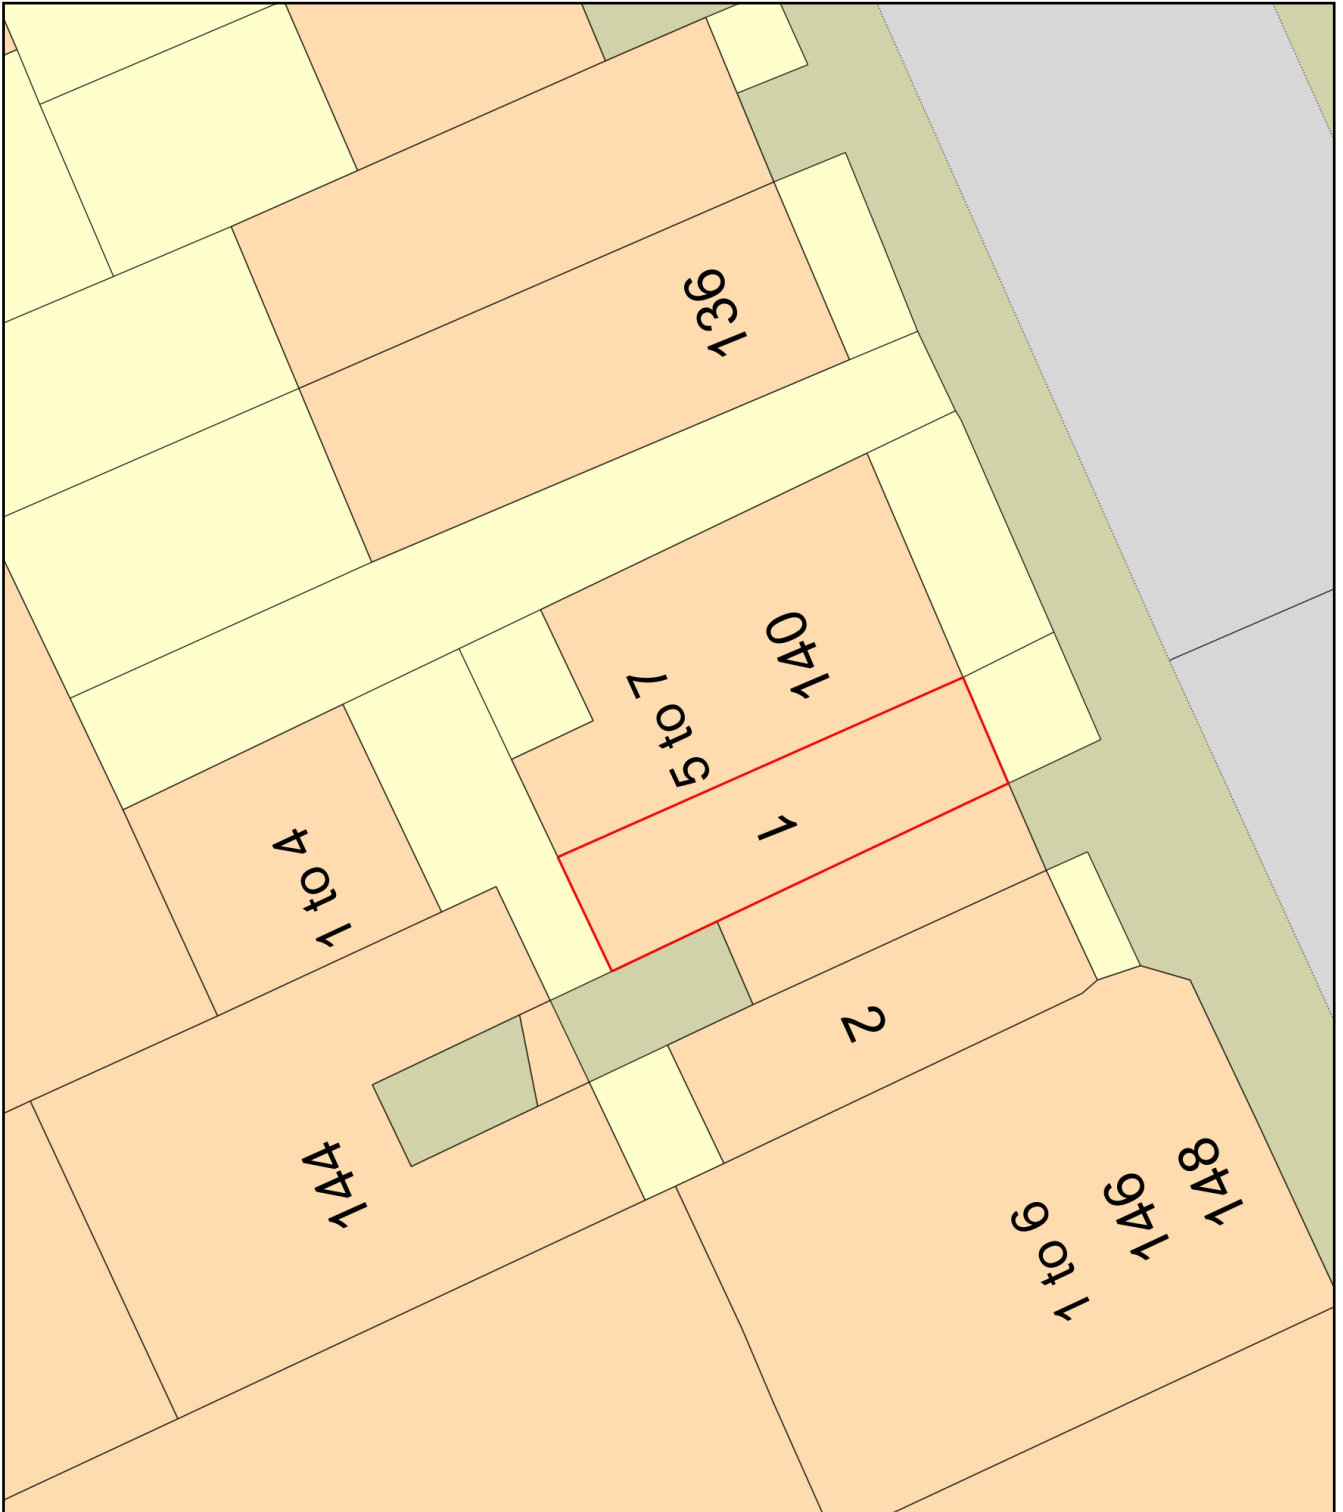

CMS Window Repair

Plan Produced for: Alun Thomas

Date Produced: 30 Oct 2023

Plan Reference Number: TQRQM23303210409169

Scale: 1:200 @ A4